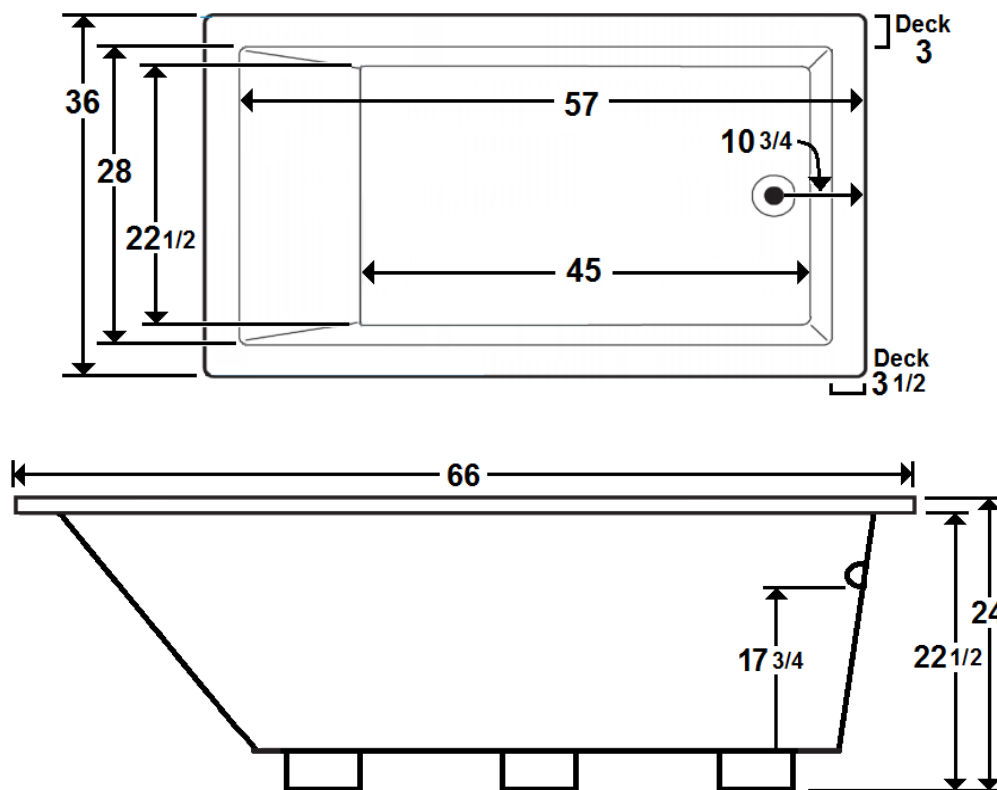

## 66" x 36" Drop-In Acrylic Tub

Model Number

**6636PT064**

Drop-In Soaker in White

**\*All dimensions are +/- 1/2" and subject to change without notice\***

### Technical Information

- Weight: 146 lbs.
- Water Depth to Overflow: 17 3/4"
- Water Capacity: 93 gal.
- Sump Dimension: 45" x 22 1/2"