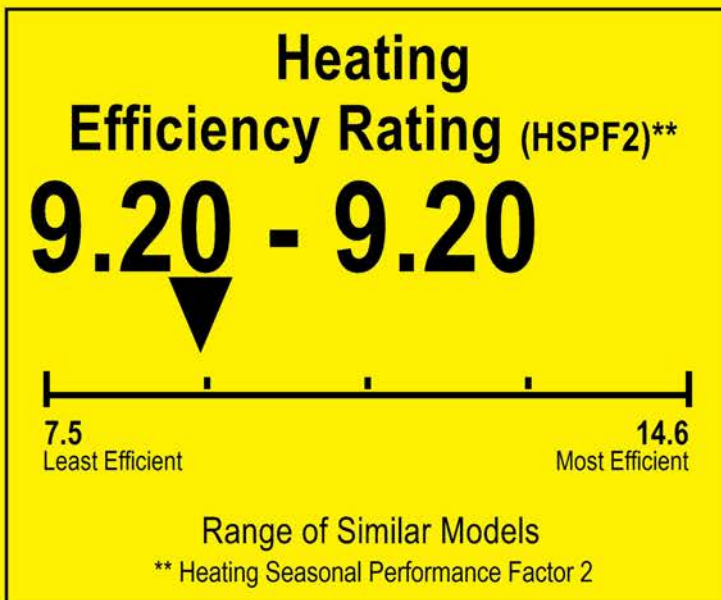

U.S. Government

Federal law prohibits removal of this label before consumer purchase.

ENERGYGUIDE

Heat Pump
Cooling and Heating
Split System

MRCOOL
Model EZPRO-09-HP-C-11511DE-O

▼ This system's efficiency ratings depend on the coil your contractor installs with this unit. The heating efficiency rating varies slightly in different geographic regions. Ask your contractor for details.