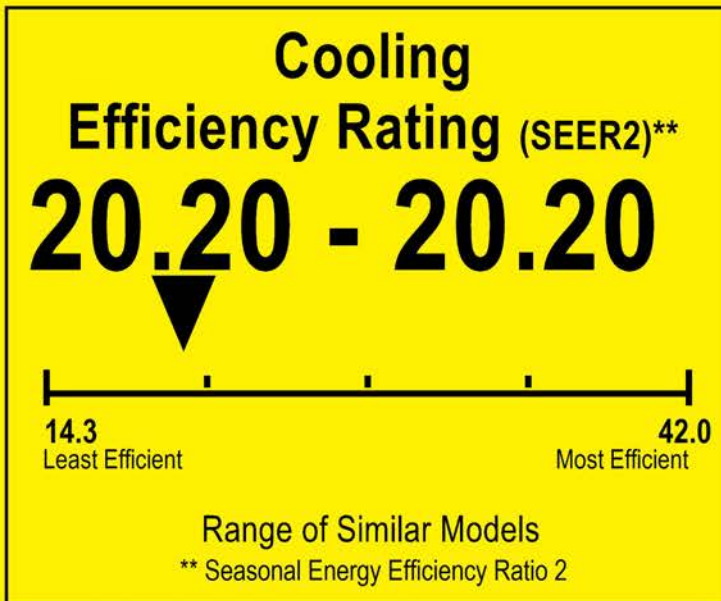

U.S. Government

Federal law prohibits removal of this label before consumer purchase.

ENERGYGUIDE

Heat Pump
Cooling and Heating
Split System

MRCOOL
Model EZPRO-09-HP-C-11511DE-O

▼ This system's efficiency ratings depend on the coil your contractor installs with this unit. The heating efficiency rating varies slightly in different geographic regions. Ask your contractor for details.