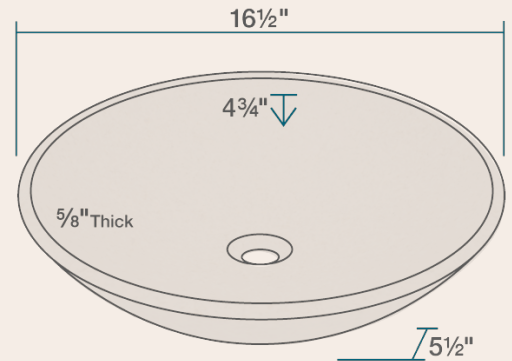

16 1/2" x 16 1/2" x 5 1/2"
 5/8" Thick Bowl
 Hand-Polished Granite
 Lifetime Warranty
 Tan-Colored Stone Throughout

Accessories

*Accessories not included

UPC: 810971027063

Features

<p>Vessel Installation</p>	<p>18" Minimum Cabinet Size</p>	<p>5/8" Thick</p>	<p>Hand Polished Granite</p>	<p>Limited Lifetime Warranty</p>	