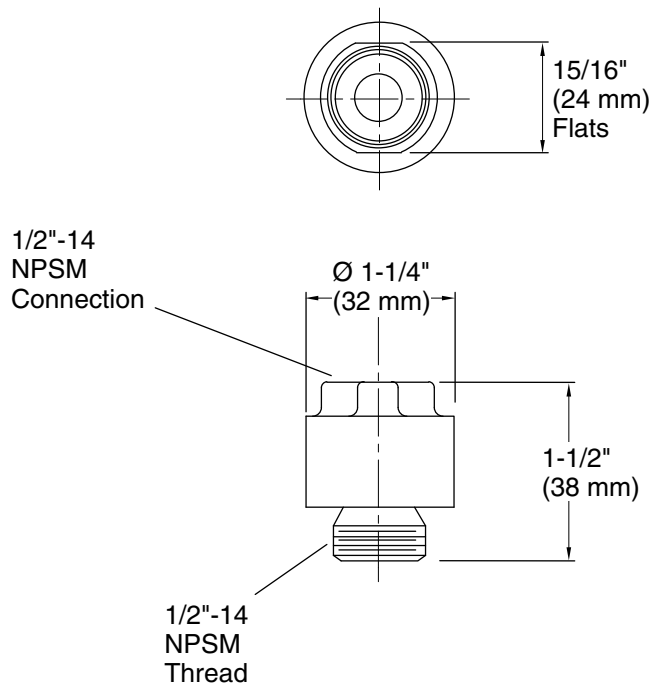

Features

- 1/2" (12.7 mm) square vacuum breaker
- For use with Persona handshower system

Material

- Solid-brass construction for durability and reliability
- KOHLER finishes resist corrosion and tarnishing

Technical Information

All product dimensions are nominal.

Material: Brass

Notes

Install this product according to the installation instructions.