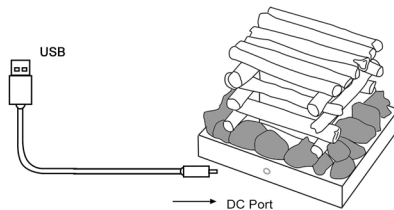

Instruction Manual

Product Specification

Name	Campfire lamp	Light Source	LED
Input	DC5.0V 1A	Wattage	3W
Weight	0.35-1KG	Accessory	USB cable+Instruction Manual
Dimension	A:100*85*80mm / B:115*130mm / C:100*85*120mm D:115*115mm / E:115*95mm F: L:150*H240mm S:100*H140mm		

The pattern is for reference only.

Attention: This product is handmade and there may be dimensional errors.

Product Features

A) Can connect to PC/Adaptor/Power bank.

B) Light Color : 3000K .

C) Button Control: touch