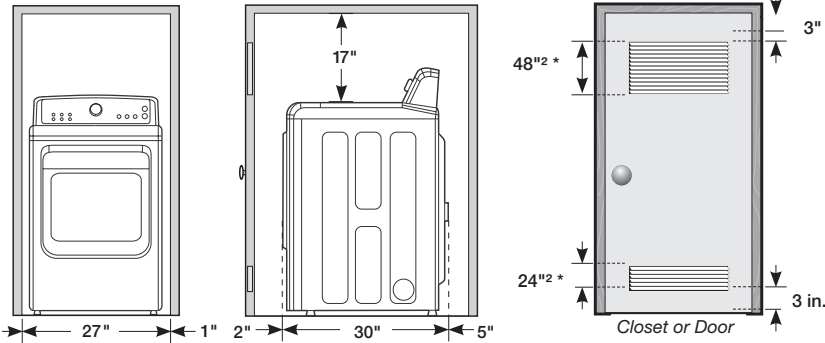

7.4 CU. FT. CAPACITY

- With 7.4 cu. ft. capacity, you can dry more laundry in less time.

SAMSUNG

DV45H7200GW

Samsung Top-Load Gas Dryer

Installing Your Dryer

Recessed Area

Side View Confined

Minimum clearances for closets and alcove:

Sides - 1"
Top - 17"
Rear - 5"
Closet Front - 2"

If the washer and dryer are installed together, the closet front must have at least a 72 in² (465cm²) unobstructed air opening. Your washer alone does not require a specific air opening.

* Required spacing
** External exhaust elbow requires additional space.

Dimensions

7.4 cu. ft. Capacity DOE

3-Way Venting

11 Preset Dry Cycles:

Normal, Heavy Duty, Towels, Permanent Press, Bedding, Delicates, Sanitize, Time Dry, Air Fluff, Quick Dry, Wrinkle Release

Shipping Dimensions & Weight (WxHxD)

Dimensions: 29 1/2" x 46 1/2" x 31 1/8"

Weight: 134 lbs

Gas	Model #	UPC Code
White	DV45H7200GW	887276963921

Electric	Model #	UPC Code
White	DV45H7200EW	887276963907

Matching Washer