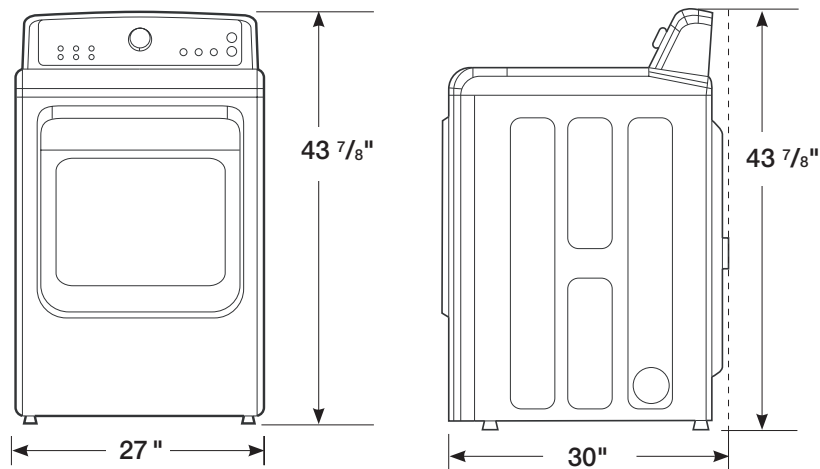

7.4 CU. FT. CAPACITY

- With 7.4 cu. ft. capacity, you can dry more laundry in less time.

SAMSUNG

DV45H7200GW

Samsung Top-Load Gas Dryer

Installing Your Dryer

Recessed Area

Side View Confined

* Required spacing
** External exhaust elbow requires additional space.

Dimensions

7.4 cu. ft. Capacity DOE

3-Way Venting

11 Preset Dry Cycles:

Normal, Heavy Duty, Towels, Permanent Press, Bedding, Delicates, Sanitize, Time Dry, Air Fluff, Quick Dry, Wrinkle Release

Shipping Dimensions & Weight (WxHxD)

Dimensions: 29 1/2" x 46 1/2" x 31 1/8"

Weight: 134 lbs

Gas	Model #	UPC Code
White	DV45H7200GW	887276963921

Electric	Model #	UPC Code
White	DV45H7200EW	887276963907

Matching Washer