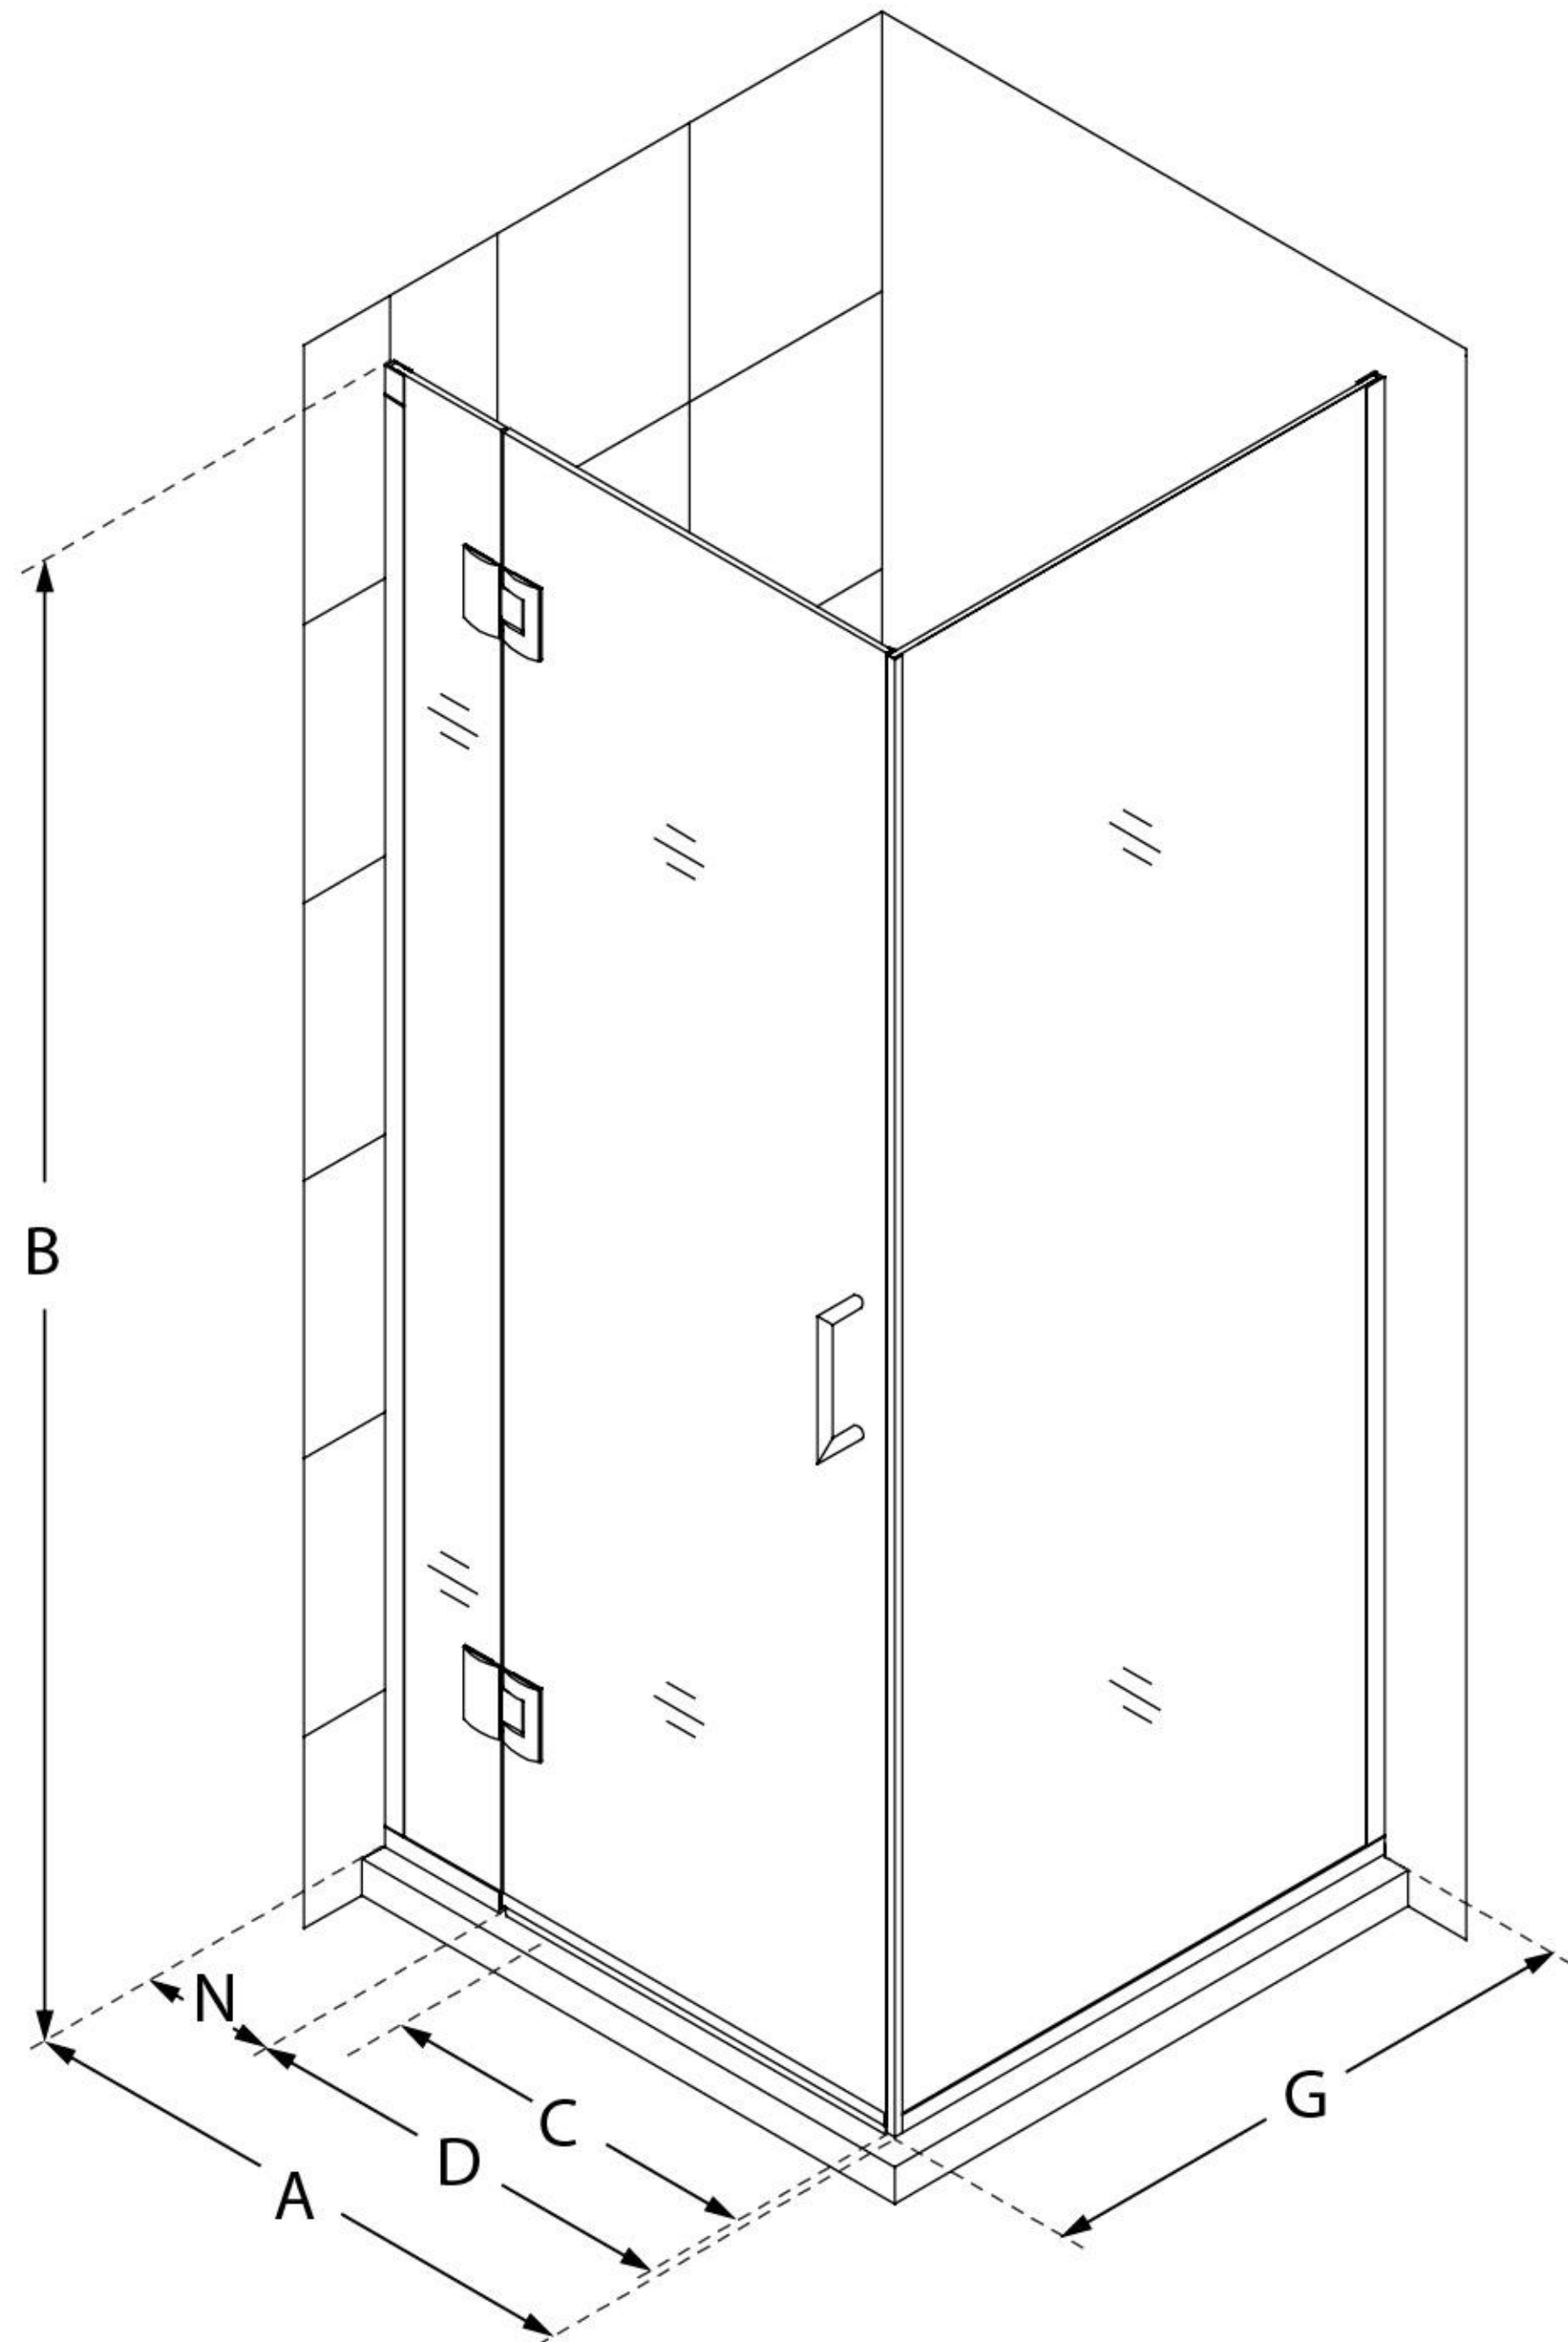

# MODEL INFORMATION

E12730

## UNIDOOR-X

DreamLine Unidoor-X 33 3/8 in.  
W x 30 in. D x 72 in. H Frameless  
Hinged Shower Enclosure, Clear  
Glass

SWING DOOR

### CONFIGURATION DIMENSIONS:

**A: 33 3/8 in.**

MODEL WIDTH

**B: 72 in.**

MODEL HEIGHT

**C: 26 in.**

ACCESS WIDTH

**D: 27 in.**

DOOR WIDTH

**G: 30 in.**

RETURN PANEL WIDTH

**N: 6 in.**

HINGE PANEL WIDTH

DreamLine reserves the right to update or modify the hardware or materials pictured without prior notice for the purpose of product improvement and customer satisfaction.