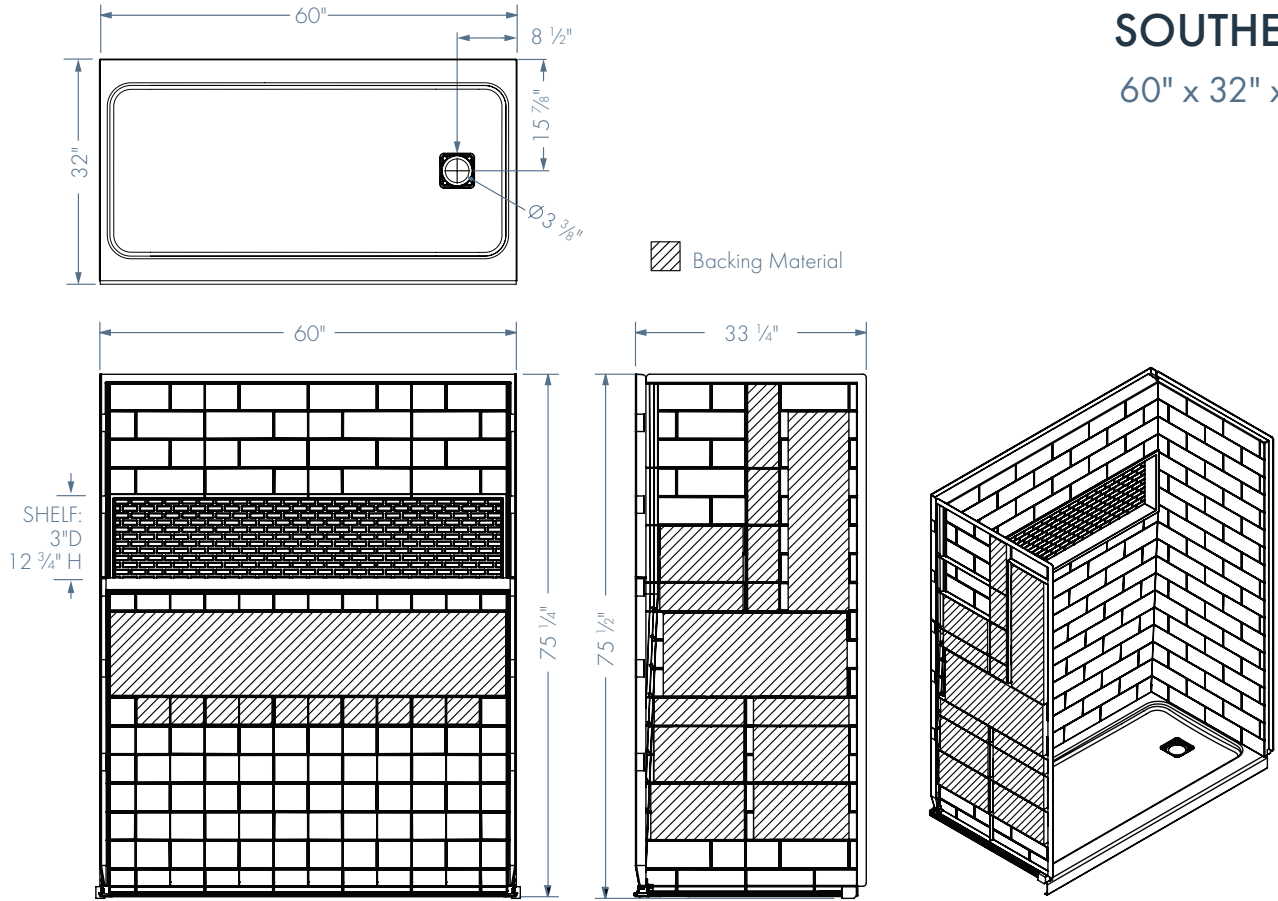

Shown, White Shower Base with Chrome Accessories

**Note: Shower Base Available in White or Black
Shower Wall Kit Available in White Only**

FEATURES

- Left or Right hand drain location
- 4-piece direct-to-stud wall kit is easy to handle and install
- Single threshold alcove shower base for alcove installation
- Easy entry, low 3" threshold
- Realistic tile wall with a glossy, solid surface material with texture grout lines
- Spacious storage niche for shampoo bottle
- this niche can be tiled! (Tile not included with kit)
- Functionally caulkless wall kit, surface caulk if desired.
- Fully reinforced backing on walls for future accessory installation.
- Textured shower floor for slip-resistance
- Limited Lifetime Warranty
- Made in the USA with globally sourced materials
- Meets or exceeds UPC, IPC, ANSI Z 124.1, NAHB, HUD, FHA

SHOWER KIT FINISHES

Satin Chrome

Brushed Nickel

Matte Black

COMPONENTS INCLUDED (Field Installed)

- Color Matching Shower Door

- Three 24" color matching stainless steel grab bars (shipped loose)

- Drain kit and color-matching square drain cover included

SOUTHERN
60" x 32" x 74"

FEATURES Dimensional Tolerance $\pm 3/8"$. Dimensions needed for site preparation should be measured from the unit. Manufacturer assumes no responsibility for preparatory work.

Southern Magnolia Shower Kits	Pkg. Wt. lbs	Accessory Finish	Drain	White Base Model #	Matte Black Base Model #
Contents: - Three 24" bars - 60 x 70 Shower Door - Square drain kit	210	Chrome	LH	LM6032LTSKLWC*	LM6032LTSKLBC
			RH	LM6032LTSKRWC*	LM6032LTSKRBC
		Brushed Nickel	LH	LM6032LTSKLWB	LM6032LTSKLBB
			RH	LM6032LTSKRWB	LM6032LTSKRBB
		Matte Black	LH	LM6032LTSKLWM	LM6032LTSKLBM
			RH	LM6032LTSKRWM	LM6032LTSKRBM