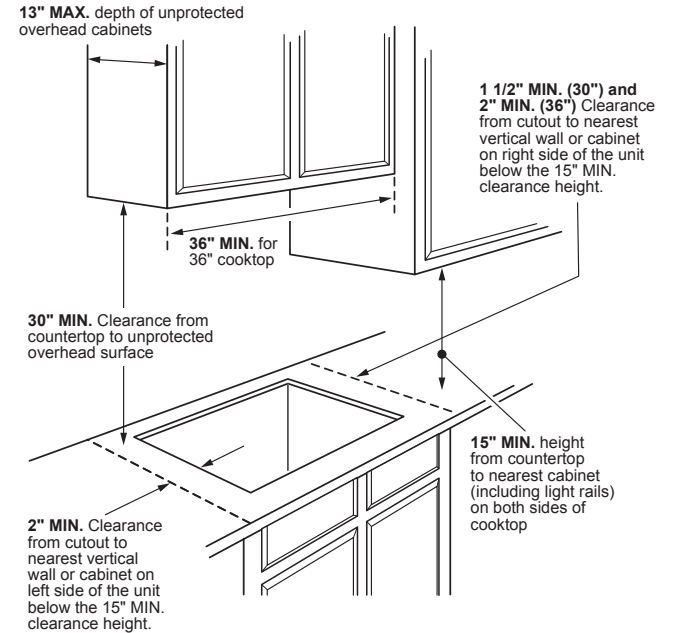

INSTALLATION ABOVE A WALL OVEN

VOLTAGE (60HZ AC)	240V	208V
CONNECTED LOAD (MAX.)	9.7kW	7.3kW
CURRENT DRAW (MAX.)	40.4 Amps	35.1 Amps
RECOMMENDED CIRCUIT BREAKER*	50 Amps	40 Amps

*NOTE: Check local codes for required breaker size.

For answers to your Monogram, GE Café™, GE Profile™ or GE Appliances product questions, visit our website at geappliances.com or call GE Answer Center® Service, 800.626.2000.