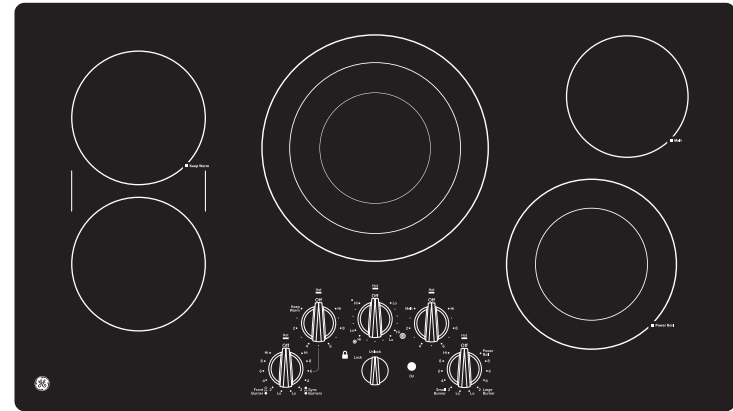

FEATURES AND BENEFITS

Power Boil on Tri- and Dual-Ring Elements

Precision Temperature Control

Guided Cooking

Glide Touch Controls - 11 Control Levels

Easy Clean Surface

Synchronized Elements

Chef Connect

Built-in WiFi

Compatible Cooktop with Smart Cookware

Keep Warm Setting

Control Lock

Hot Surface Indicator Lights

Fit Guarantee

Model PEP7036DTBB - Black on black

*OPTIONAL STAINLESS STEEL CLAD ALUMINUM GRIDDLE