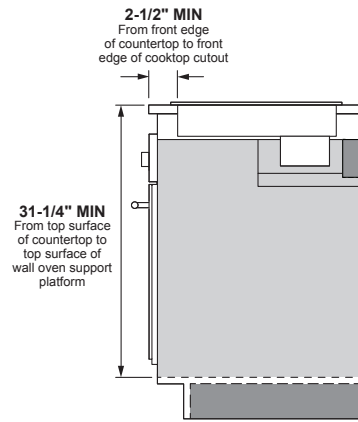

INSTALLATION ABOVE A WALL OVEN

VOLTAGE (60HZ AC)	240V	208V
CONNECTED LOAD (MAX.)	9.7kW	7.3kW
CURRENT DRAW (MAX.)	40.4 Amps	35.1 Amps
RECOMMENDED CIRCUIT BREAKER*	50 Amps	40 Amps

*NOTE: Check local codes for required breaker size.

For answers to your Monogram, GE Café™, GE Profile™ or GE Appliances product questions, visit our website at geappliances.com or call GE Answer Center® Service, 800.626.2000.