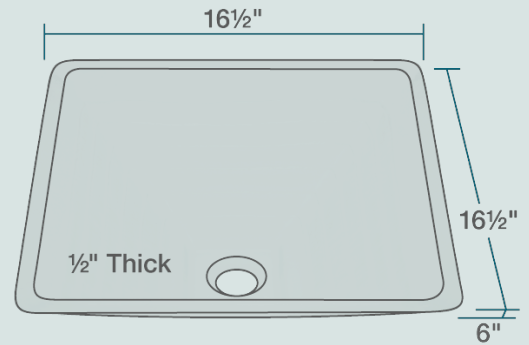

16 1/2" x 16 1/2" x 6"  
Tempered Glass  
Lifetime Warranty