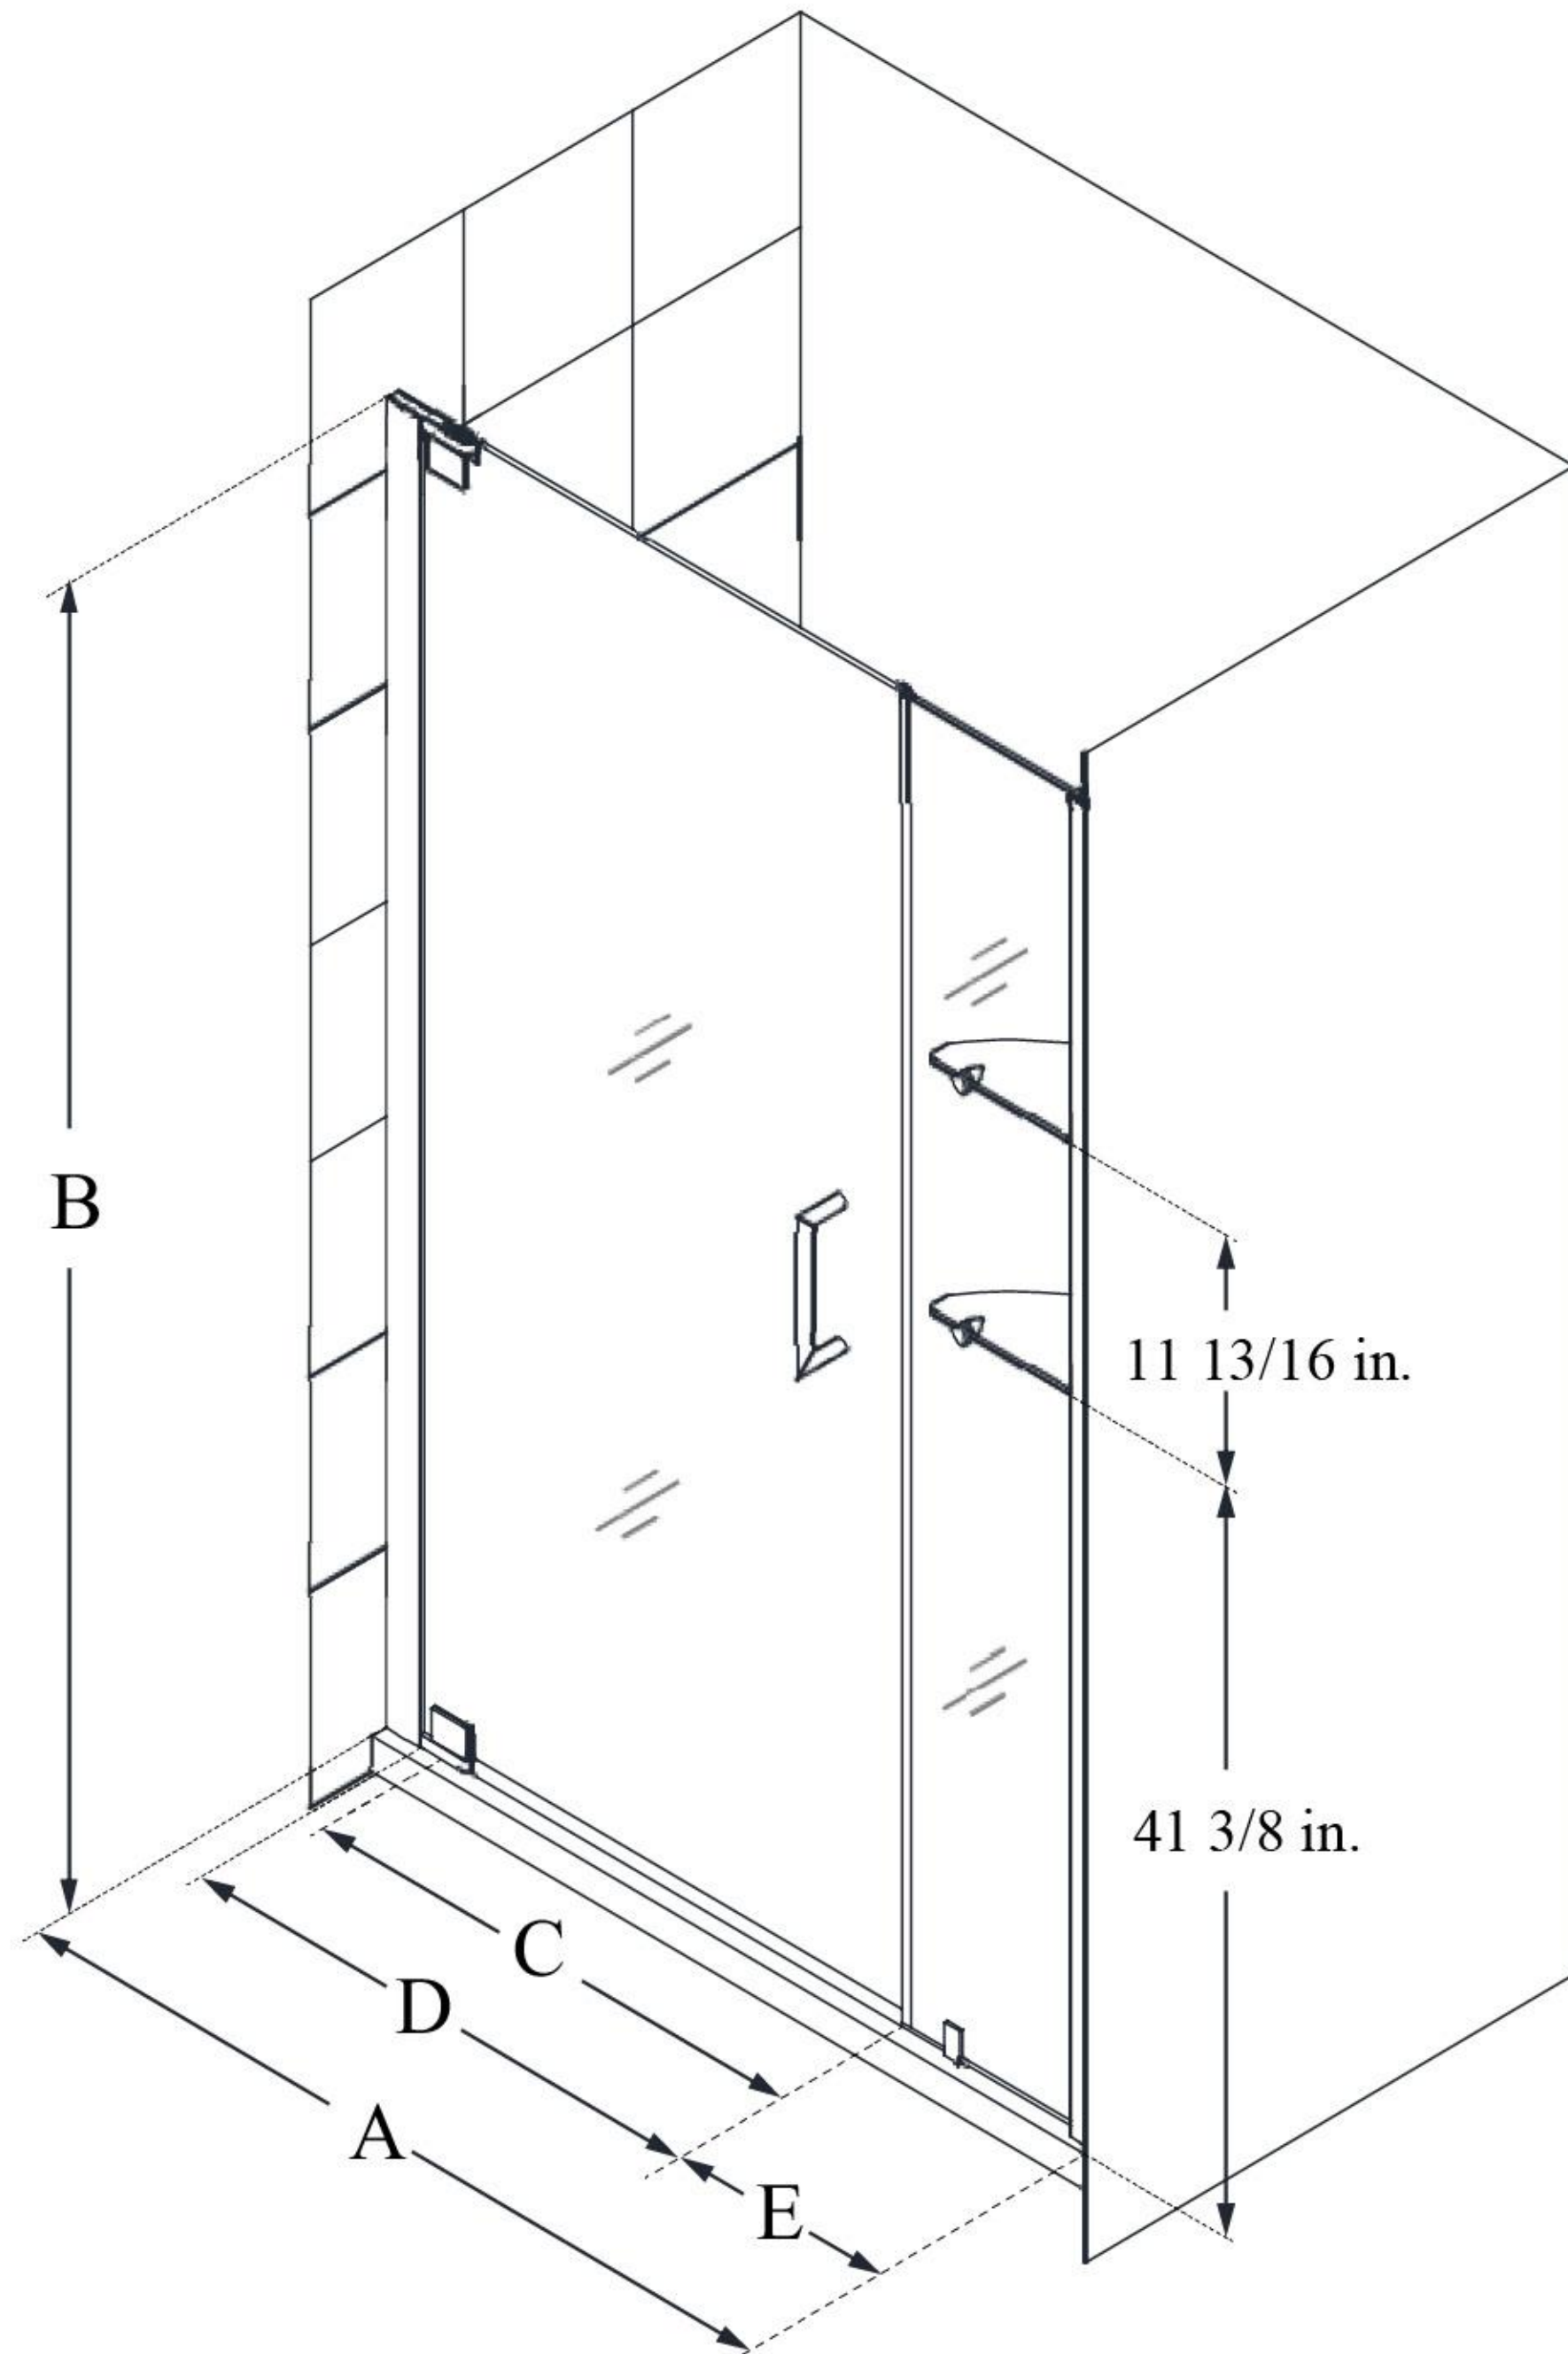

## ELEGANCE

DreamLine Elegance 42 1/2 - 44 1/2 in. W x 72 in. H Frameless Pivot Shower Door with Shelves

PIVOT DOOR

### CONFIGURATION DIMENSIONS:

**A: 42 1/2 - 44 1/2 in.**

MODEL WIDTH

**B: 72 in.**

MODEL HEIGHT

**C: 23 in.**

ACCESS WIDTH

**D: 26 in.**

DOOR WIDTH

**E: 14 in.**

INLINE PANEL WIDTH

DreamLine reserves the right to update or modify the hardware or materials pictured without prior notice for the purpose of product improvement and customer satisfaction.