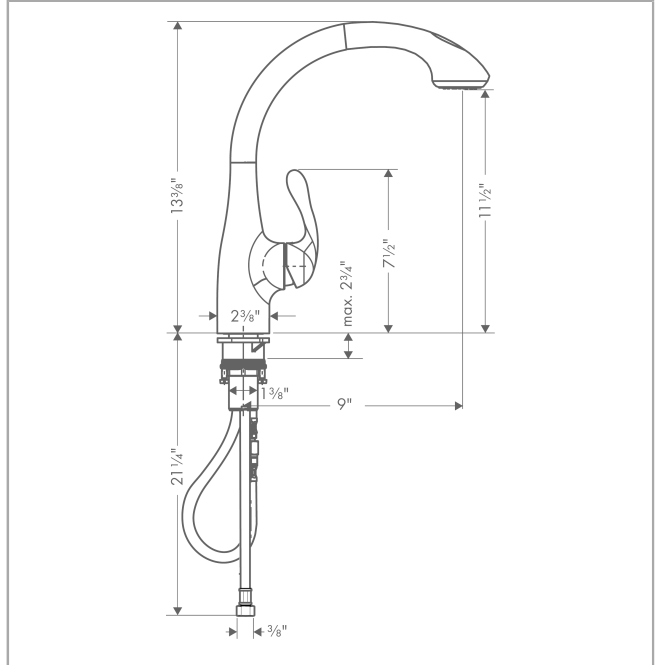

Allegro E
SemiArc Kitchen Faucet, 2-Spray Pull-Out, 1.75 GPM
 Finishes : **steel optic** Part no. : **06461860**

Description

Features

- Swivel range 150°
- Aerated and needle spray
- Toggle spray diverter
- Single-hole installation
- Flow: 1.75 GPM (6.6 L/Min)
- Ceramic cartridge
- 3/8" connections
- Integrated double backflow prevention

Item details

List Price \$ 928.00

Technology

Compliance

Product image

Scale drawing

Allegro E
SemiArc Kitchen Faucet, 2-Spray Pull-Out, 1.75 GPM
 Finishes : **steel optic** Part no. : **06461860**

Spare parts list

Year of production: >10/18

Pos.	Description	Part no.	Price	PU
1	handle	98597801	-	1
2	screw cover	88655000	-	1
3	flange	96468800	-	1
4	nut	96461000	-	1
5	cartridge, assy	92730000	-	1
6	locking screw for handle	95140000	-	1
7	seal	95008000	-	1
8	filter	97735000	-	1
9	handspray	98598801	-	1
10	set of non return valves DW 15	97350000	-	1
11	non return valve	93218000	-	1
12	hose 1,50 m	88624000	-	1
13	connection hose 600 mm M10x1	95561000	-	1
14	fixing set (Ø 34)	95049000	-	1
15	connection hose 35½" M8x0,75 3/8"	96316001	-	1
a	insert for spout	92759000	-	1