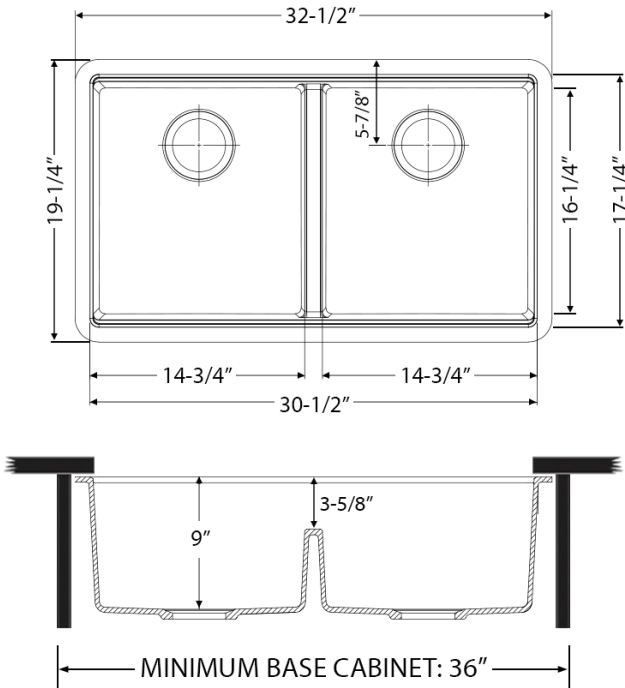

OPTIONAL ACCESSORIES (SOLD SEPARATELY)

DIMENSIONS

cUPC certified by IAPMO
to meet US and Canada
plumbing standards.

**SCAN TO REGISTER
YOUR WARRANTY**

or visit
ruvati.com/register

RUVATI USA
www.ruvati.com

Phone: 1.855.478.8284
Email: support@ruvati.com