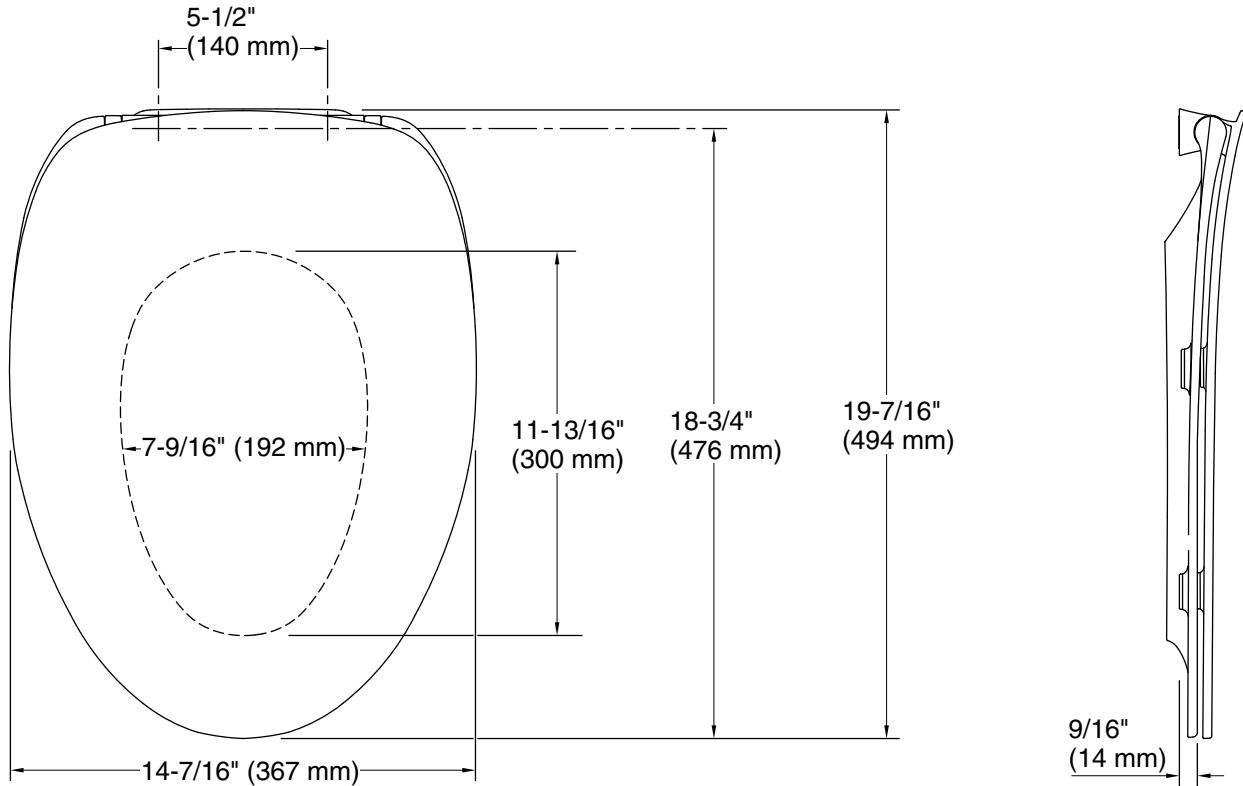

Features

- Recommended for use on K-1381 and K-28161 Veil toilets, K-5172 San Souci toilet, K-75790 Persuade toilet, and K-78080 Reach toilet
- Quiet-Close™ elongated lid and seat prevents slamming
- Grip-Tight bumpers hold seat firmly in place
- Grip-Tight installation hardware makes it easy to fasten the seat – everything is done from above the bowl
- Color-matched plastic hinge
- Hinge is concealed by lid when closed to offer a clean profile
- Unit lifts off effortlessly for easy cleaning and clicks back into place when done
- Contoured seat for user comfort
- Thermoset plastic material is strong and durable, allowing for a thin, modern aesthetic with enhanced scratch-resistance

Color	Code	Description
-------	------	-------------

	0	White
---	---	-------

Technical Information

All product dimensions are nominal.

Seat shape type: Elongated
Seat front type: Closed-front
Seat-mounting holes: 5-1/2" (140 mm)