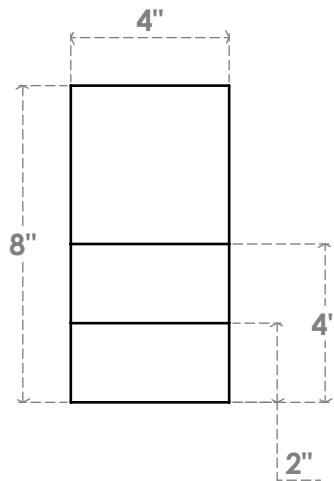

RFTP04X08X12GRN

4"W X 8"H X 12"L GREENSBORO ARCHITECTURAL GRADE PVC RAFTER TAIL

SIDE PROFILE

FRONT PROFILE

ISOMETRIC

EKENA MILLWORK
2300 WEST MAIN ST.
CLARKSVILLE, TX 75426
TOLL FREE: 866-607-0453
WWW.EKENAMILLWORK.COM