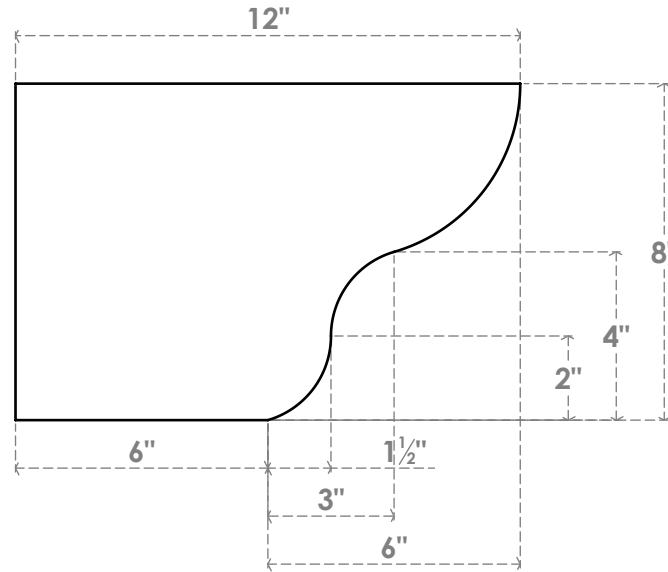

RFTP04X08X12GRN

4"W X 8"H X 12"L GREENSBORO ARCHITECTURAL GRADE PVC RAFTER TAIL

SIDE PROFILE

FRONT PROFILE

ISOMETRIC

EKENA MILLWORK
2300 WEST MAIN ST.
CLARKSVILLE, TX 75426
TOLL FREE: 866-607-0453
WWW.EKENAMILLWORK.COM