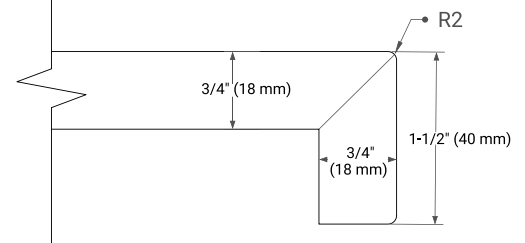

EDGE SIDE VIEW