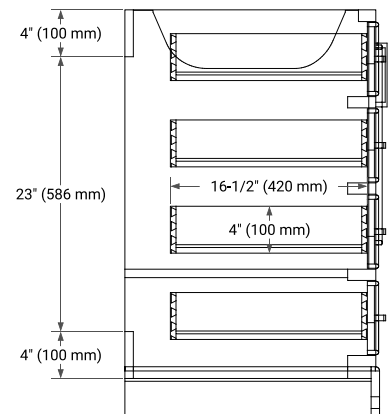

STAFFORD 72" DOUBLE SINK BASE CABINET

BASE CABINET DIMENSIONS

72" W x 21.5" D x 34.5" H

FEATURES

- Solid wood frame & plywood panels
- Dovetail drawers and joints
- Soft closing doors & drawers

HARDWARE FINISHES*

Brushed Nickel   Satin Brass   Matte Black   Polished Chrome

*Hardware comes preinstalled with the illustrated option. Other finishes are available on our online store if you prefer a different one.

AVAILABLE COLORS

White   Grey   Midnight Blue

FRONT VIEW

SIDE VIEW

PLAN VIEW