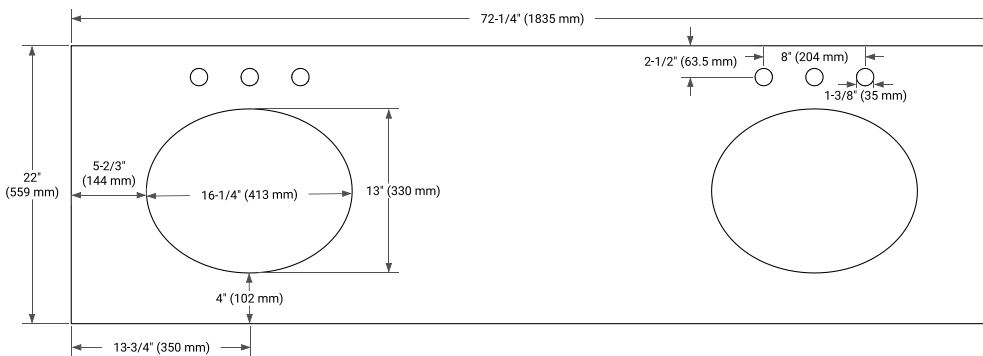

72" DOUBLE OVAL SINK COUNTERTOP WITH 1.5 IN. THICKNESS

ARIEL

OVERALL DIMENSIONS

72.25" W x 22" D x 1.5" H

COUNTERTOP OPTIONS

FEATURES

- Solid countertop with mitered edges & seams
- Undermount white oval sink
- Pre-drilled for 8" widespread faucet

INCLUDED

- Countertop
- Matching Backsplash
- Oval Sinks

COUNTERTOP PLAN VIEW