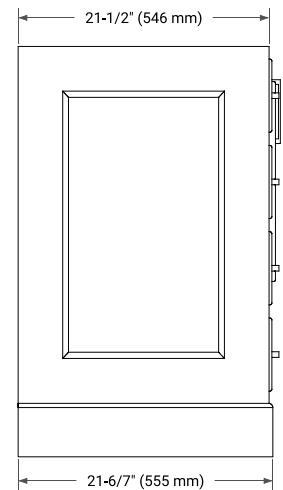

STAFFORD 72" DOUBLE SINK BASE CABINET

BASE CABINET DIMENSIONS

72" W x 21.5" D x 34.5" H

FEATURES

- Solid wood frame & plywood panels
- Dovetail drawers and joints
- Soft closing doors & drawers

HARDWARE FINISHES*

Brushed Nickel   Satin Brass   Matte Black   Polished Chrome

*Hardware comes preinstalled with the illustrated option. Other finishes are available on our online store if you prefer a different one.

AVAILABLE COLORS

White   Grey   Midnight Blue

FRONT VIEW

SIDE VIEW

PLAN VIEW