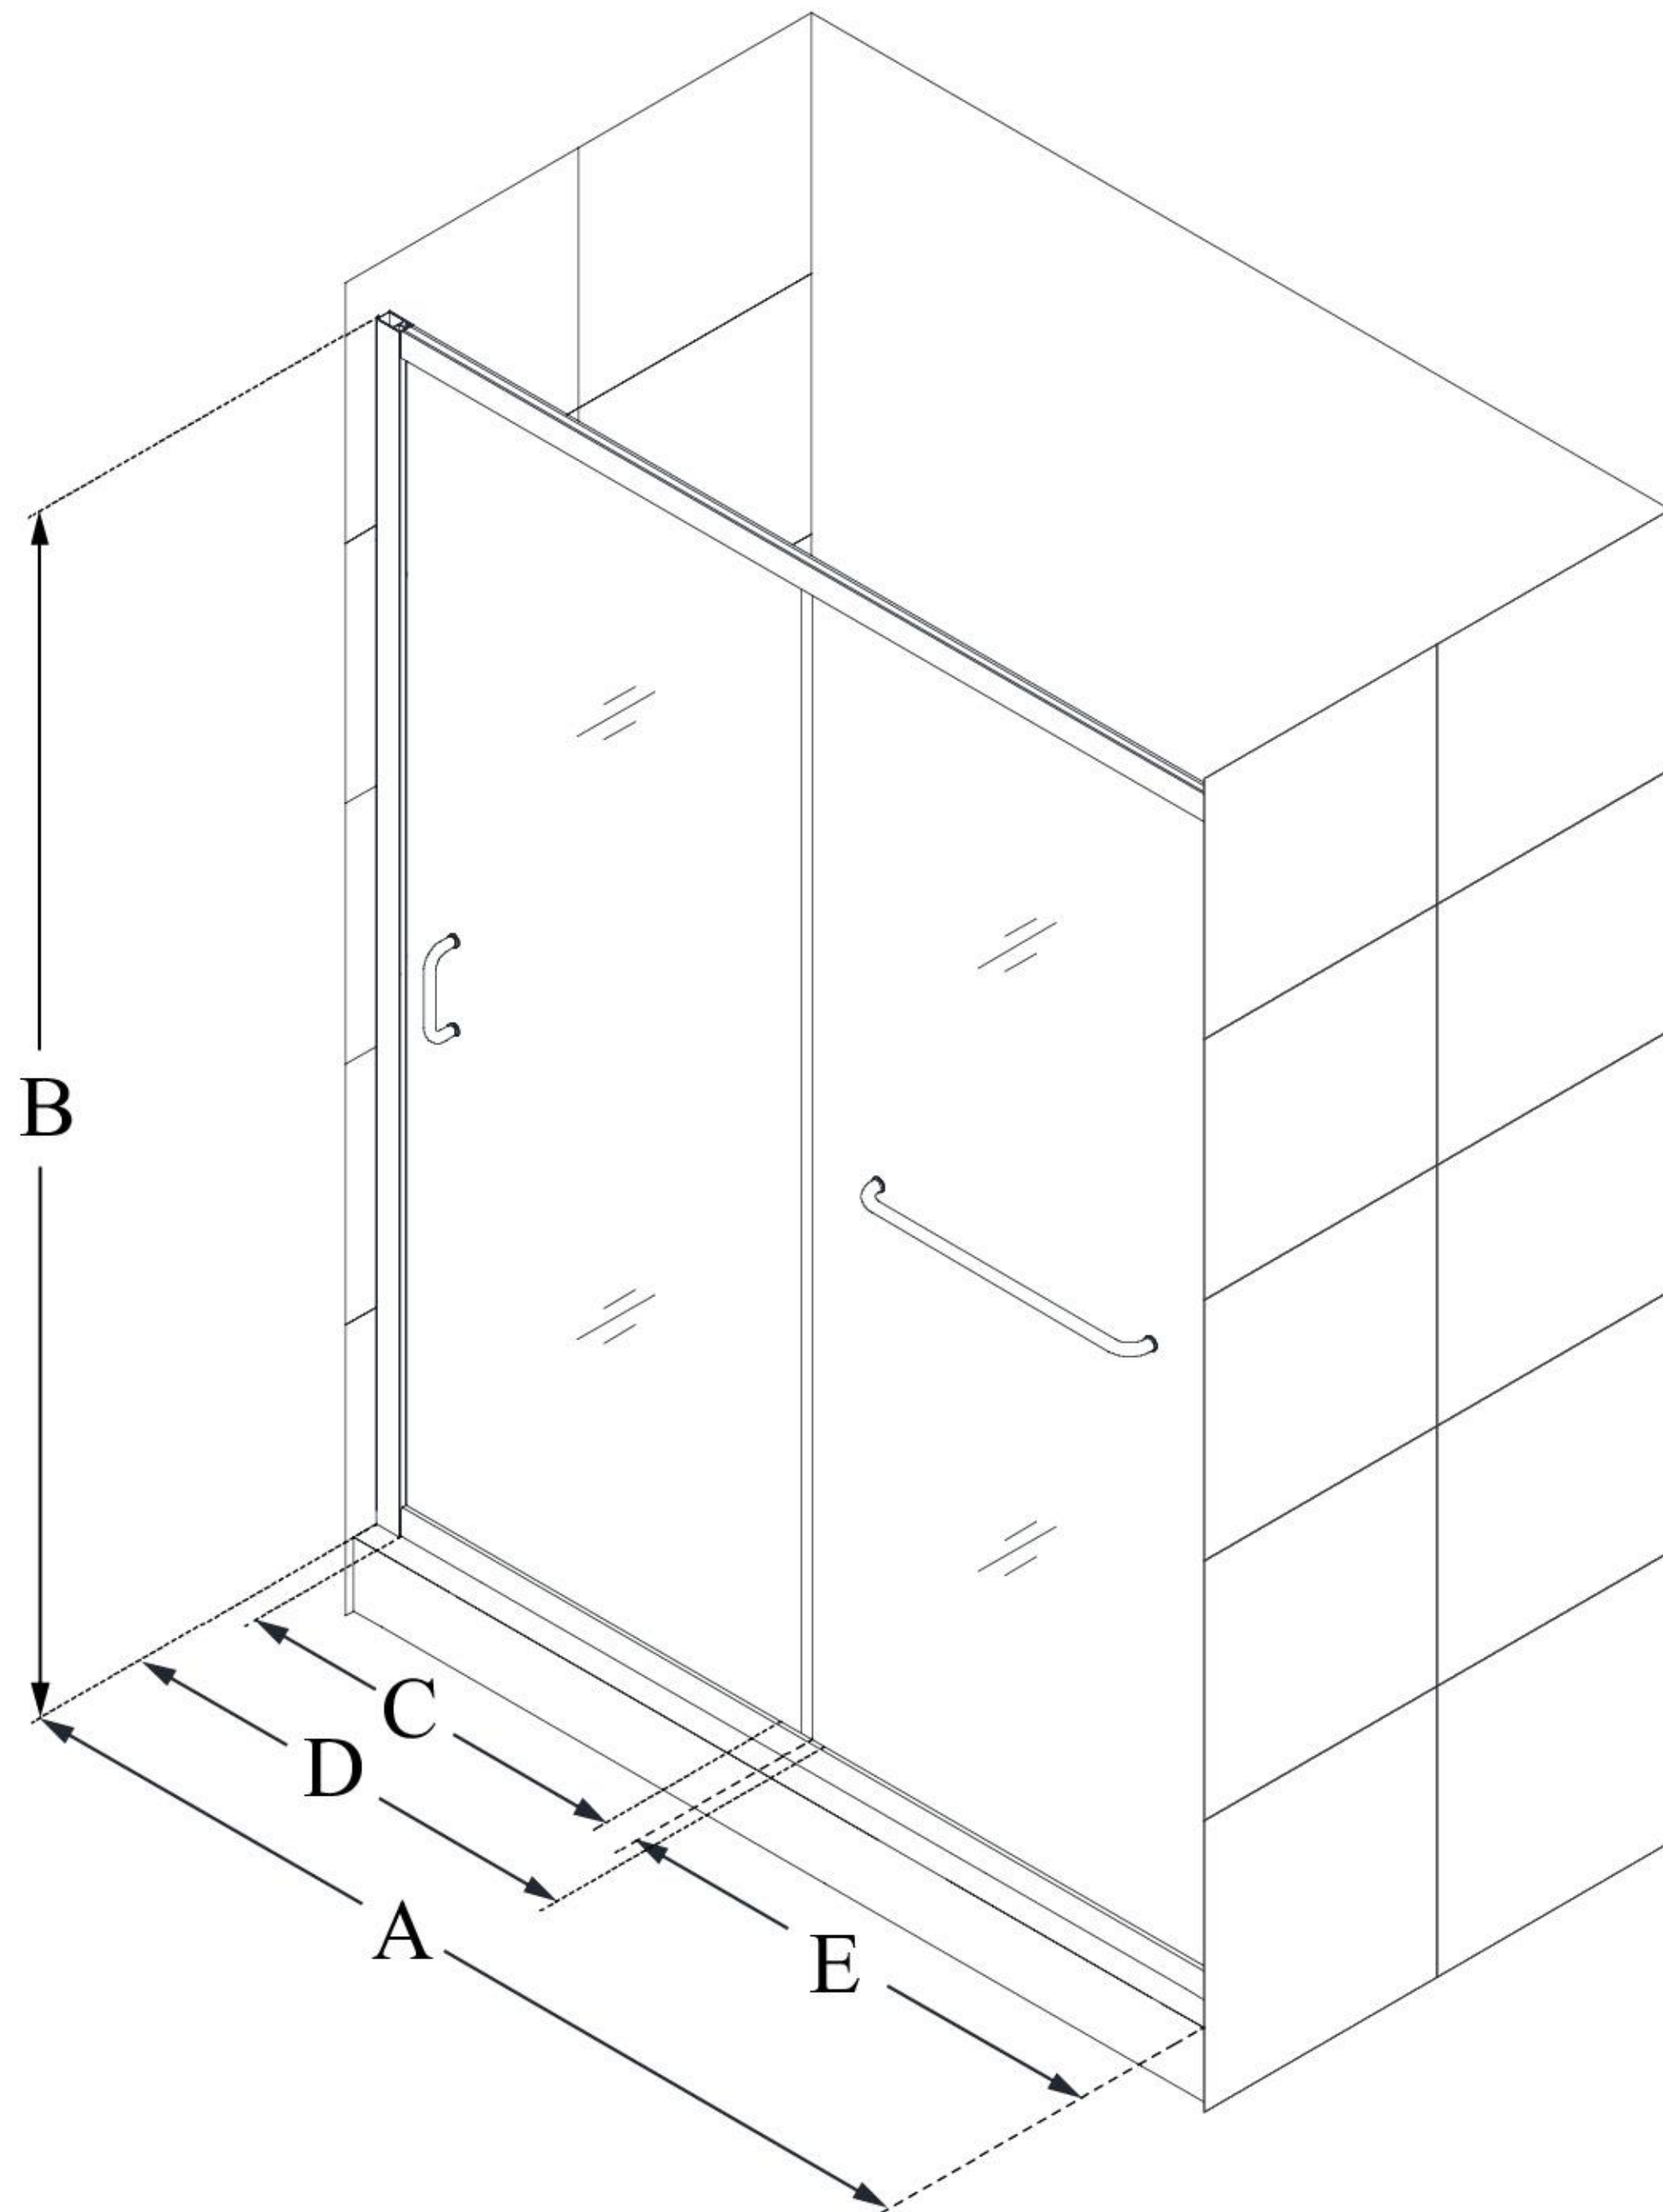

MODEL INFORMATION

SHDR-0954720

INFINITY-Z

DreamLine Infinity-Z 50-54 in. W x
72 in. H Frameless Sliding Shower
Door, Clear Glass

SLIDING DOOR

CONFIGURATION DIMENSIONS:

A: 50 - 54 in.

MODEL WIDTH

B: 72 in.

MODEL HEIGHT

C: 18 3/8 - 22 3/8 in.

ACCESS WIDTH

D: 28 1/4 in.

DOOR WIDTH

E: 25 3/8 in.

INLINE PANEL WIDTH