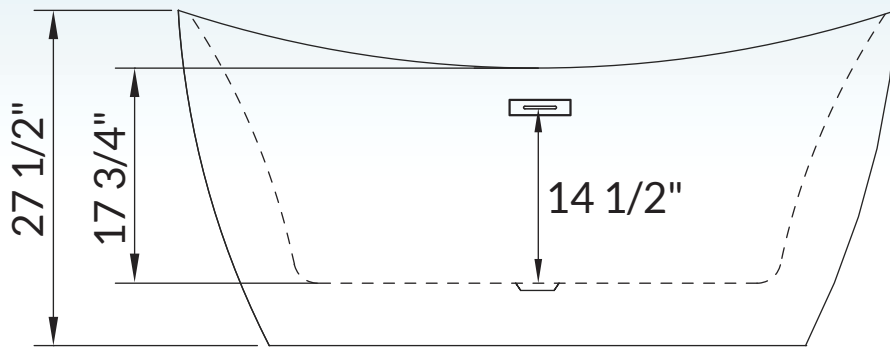

WOODBIDGE®

IMPORTANT INFORMATION

- Measurements are $\pm 1/2''$ and subject to change without notice
- Specifications & Configurations are subject to change without notice
- Please measure tub on-site before installation