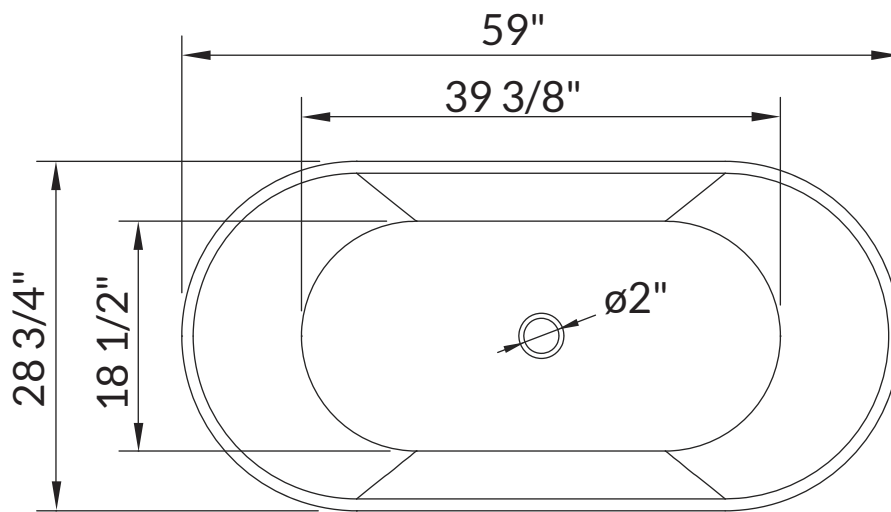

WOODBIDGE®

IMPORTANT INFORMATION

- Measurements are $\pm 1/2''$ and subject to change without notice
- Specifications & Configurations are subject to change without notice
- Please measure tub on-site before installation