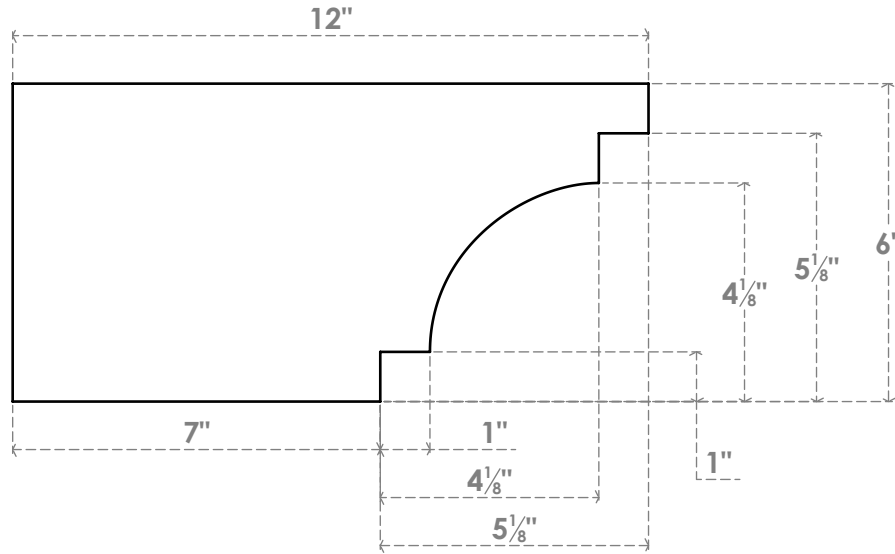

RFTP05X06X12MED

5"W X 6"H X 12"L MEDITERRANEAN ARCHITECTURAL GRADE PVC RAFTER TAIL

SIDE PROFILE

ISOMETRIC

FRONT PROFILE

EKENA MILLWORK
 2300 WEST MAIN ST.
 CLARKSVILLE, TX 75426
 TOLL FREE: 866-607-0453
 WWW.EKENAMILLWORK.COM