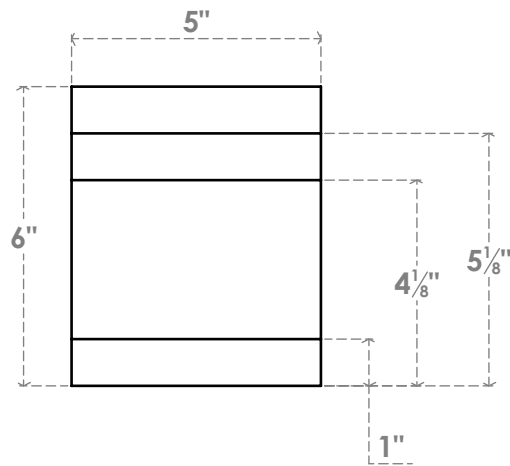

RFTP05X06X12MED

5"W X 6"H X 12"L MEDITERRANEAN ARCHITECTURAL GRADE PVC RAFTER TAIL

SIDE PROFILE

ISOMETRIC

FRONT PROFILE

EKENA MILLWORK
 2300 WEST MAIN ST.
 CLARKSVILLE, TX 75426
 TOLL FREE: 866-607-0453
 WWW.EKENAMILLWORK.COM

NOTES

1. INSTALLATION TO BE COMPLETED IN ACCORDANCE WITH MANUFACTURER'S SPECIFICATIONS.
2. DRAWING MAY NOT BE TO SCALE
3. THIS DRAWING IS INTENDED FOR DESIGN AND PLANNING PURPOSES ONLY.
4. ALL INFORMATION CONTAINED HEREIN WAS CURRENT AT THE TIME OF DEVELOPMENT BUT MUST BE REVIEWED AND APPROVED BY THE PRODUCT MANUFACTURER TO BE CONSIDERED ACCURATE.
5. ARCHITECTURAL GRADE PVC PRODUCTS ARE MADE FROM EXPANDED CELLULAR PVC AND COME NATURALLY WHITE BUT MAY BE PAINTED