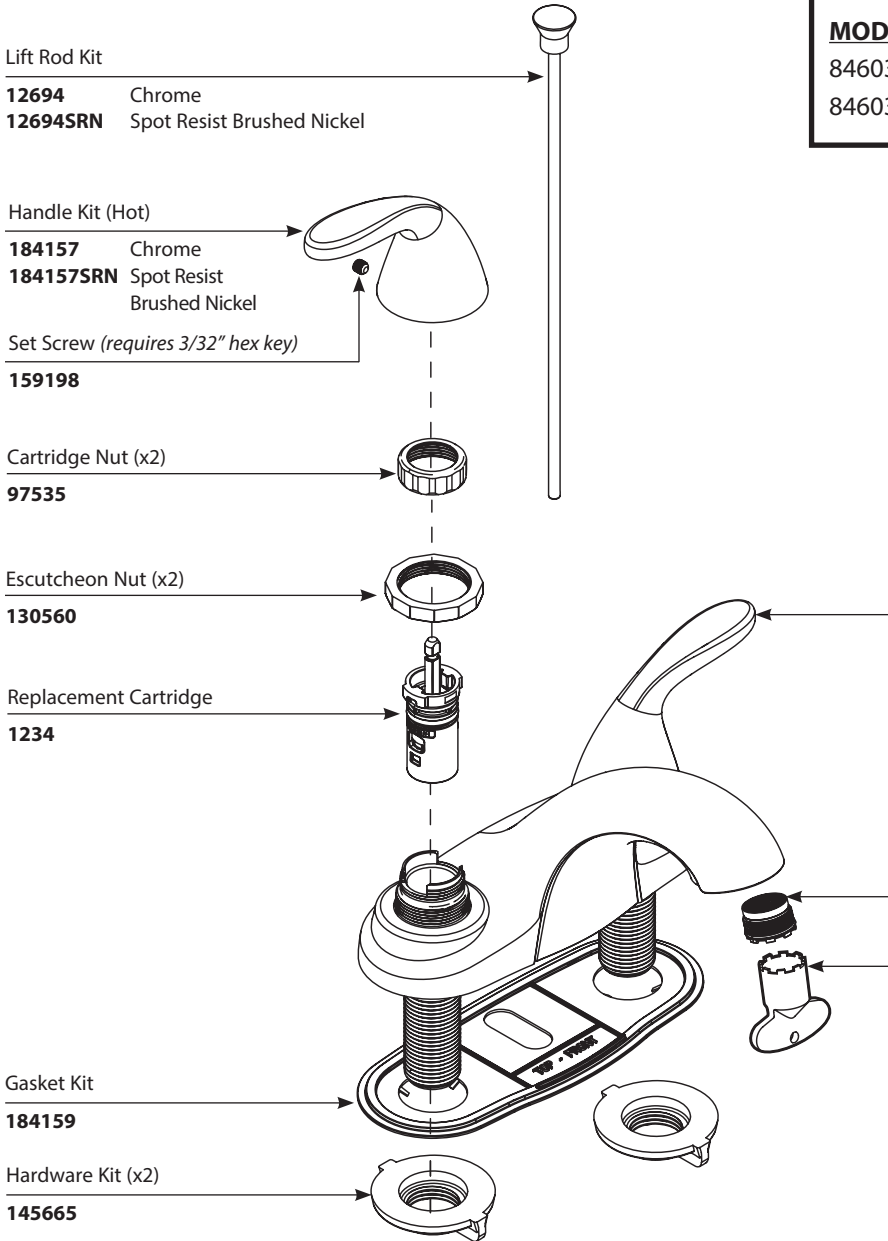

Buy it for looks. Buy it for life.®

■ Order by Part Number

Illustrated Parts

Adler™		
Two Handle Lavatory Faucet		
MODEL	TYPE	FINISH
84603	Lever	Chrome
84603SRN	Lever	Spot Resist Brushed Nickel

WASTE ASSEMBLIES	
Non-Metallic Waste Assembly 151018 Chrome 151018CSL Classic Stainless <i>(Use for Micro-ban Spot Resist Brushed Nickel and Spot Resist Brushed Nickel)</i> 	
USE ON DECKS < 1/4" (6mm)  Thin Deck Spacer Kit (Qty 2) 146936	USE ON DECKS > 1-3/16" (30mm)  Thick Deck Extension Kit (Qty 2) 100818