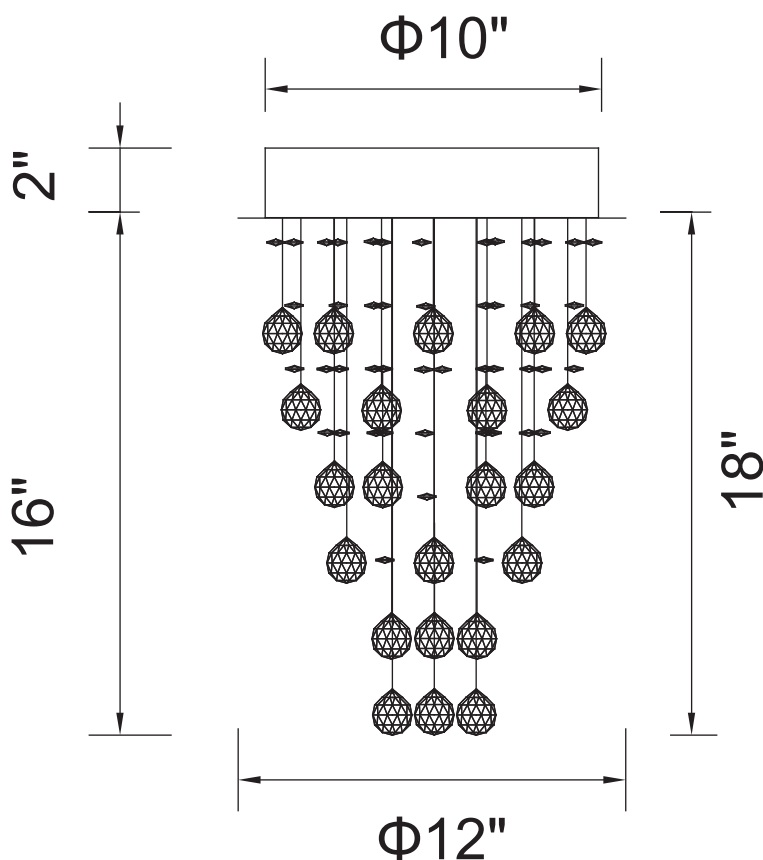

PROJECT: _____

FIXTURE TYPE: _____

LOCATION: _____

CONTACT/PHONE: _____

Item	6601C12C
Collection	RAIN DROP
Finish	Chrome
Glass	-----
Crystal	Clear
Input	120V AC,60HZ,AC

Shade	-----
Length/Dia.	12"
Width/Ext.	-----
Height	18"
Maximum	-----
Lumens	-----

Light Source	GU10
Bulb Info.	3×35W
Included	-----
Dimmable	Yes
Color	-----
Weight	