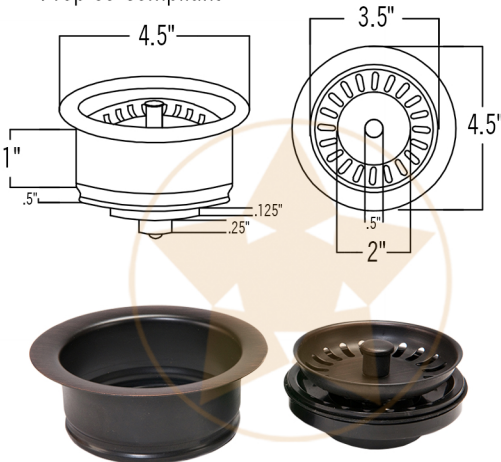

### SINK DETAILS (Model# BREC16DB)

- \* Description: 16" Gourmet Rectangle Hammered Copper Prep Sink
- \* Color: Oil Rubbed Bronze
- \* Outer Dimension: 16" x 14" x 8"
- \* Inner Dimension: 14" x 12" x 8"
- \* Drain Size: 3.5" Drain Opening
- \* CODE / STANDARD COMPLIANCE: IAPMO / cUPC LISTED

### FAUCET DETAILS (Model# B-BV01ORB)

- \* Description: Single Handle Bar / Vessel Faucet
- \* Finish: Oil Rubbed Bronze
- \* Installation: Single Hole
- \* Overall Height: 11"
- \* Spout Reach: 6"
- \* Prop 65 Compliant
- \* Certifications: ASME A112.18.1/CSA B125.1, NSF/ANSI 61, California Lead Plumbing Law, ADA Compliant

### DRAIN DETAILS (Model# D-130ORB)

- \* Description: 3.5" Garbage Disposal Drain
- \* Upper Flange Dimension: 4.5"
- \* Material: Solid Brass
- \* Prop 65 Compliant

### SILICONE DETAILS (Model# C900-ORB)

- \* Description: Neutral Cure Copper Sink Installation Silicone
- \* Color: Oil Rubbed Bronze
- \* Size: 4.7oz