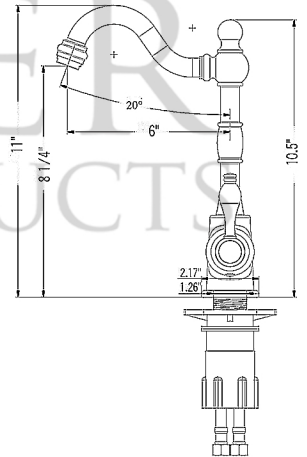

### SINK DETAILS (Model# BREC16DB)

- \* Description: 16" Gourmet Rectangle Hammered Copper Prep Sink
- \* Color: Oil Rubbed Bronze
- \* Outer Dimension: 16" x 14" x 8"
- \* Inner Dimension: 14" x 12" x 8"
- \* Drain Size: 3.5" Drain Opening
- \* CODE / STANDARD COMPLIANCE: IAPMO / cUPC LISTED

### FAUCET DETAILS (Model# B-BV01ORB)

- \* Description: Single Handle Bar / Vessel Faucet
- \* Finish: Oil Rubbed Bronze
- \* Installation: Single Hole
- \* Overall Height: 11"
- \* Spout Reach: 6"
- \* Prop 65 Compliant
- \* Certifications: ASME A112.18.1/CSA B125.1, NSF/ANSI 61, California Lead Plumbing Law, ADA Compliant

### DRAIN DETAILS (Model# D-130ORB)

- \* Description: 3.5" Garbage Disposal Drain
- \* Upper Flange Dimension: 4.5"
- \* Material: Solid Brass
- \* Prop 65 Compliant

### SILICONE DETAILS (Model# C900-ORB)

- \* Description: Neutral Cure Copper Sink Installation Silicone
- \* Color: Oil Rubbed Bronze
- \* Size: 4.7oz