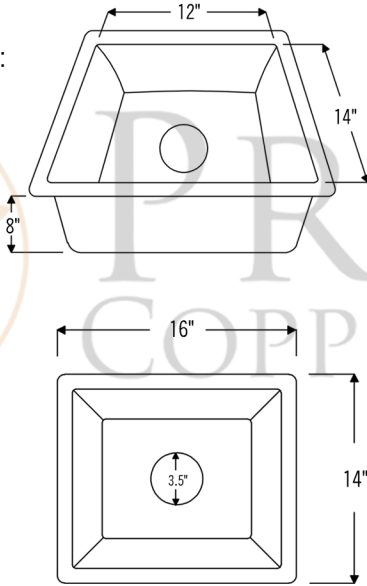

### PACKAGE INCLUDES THE FOLLOWING ITEMS:

- \* 16" Gourmet Rectangle Hammered Copper Prep Sink / ORB Finish (Model # BREC16DB)
- \* Single Handle Bar or Vessel Filler Faucet / ORB Finish (Model # B-BV01ORB)
- \* 3.5" Deluxe Garbage Disposal Drain w/ Basket/ ORB Finish (Model# D-130ORB)
- \* Copper Sink Wax (Model# W900-WAX)
- \* Neutral Cure Copper Sink Installation Silicone (Model# C900-ORB)

### SINK DETAILS (Model# BREC16DB)

- \* Description: 16" Gourmet Rectangle Hammered Copper Prep Sink
- \* Color: Oil Rubbed Bronze
- \* Outer Dimension: 16" x 14" x 8"
- \* Inner Dimension: 14" x 12" x 8"
- \* Drain Size: 3.5" Drain Opening
- \* CODE / STANDARD COMPLIANCE: IAPMO / cUPC LISTED

### FAUCET DETAILS (Model# B-BV01ORB)

- \* Description: Single Handle Bar / Vessel Faucet
- \* Finish: Oil Rubbed Bronze
- \* Installation: Single Hole
- \* Overall Height: 11"
- \* Spout Reach: 6"
- \* Prop 65 Compliant
- \* Certifications: ASME A112.18.1/CSA B125.1, NSF/ANSI 61, California Lead Plumbing Law, ADA Compliant

### SILICONE DETAILS (Model# C900-ORB)

- \* Description: Neutral Cure Copper Sink Installation Silicone
- \* Color: Oil Rubbed Bronze
- \* Size: 4.7oz