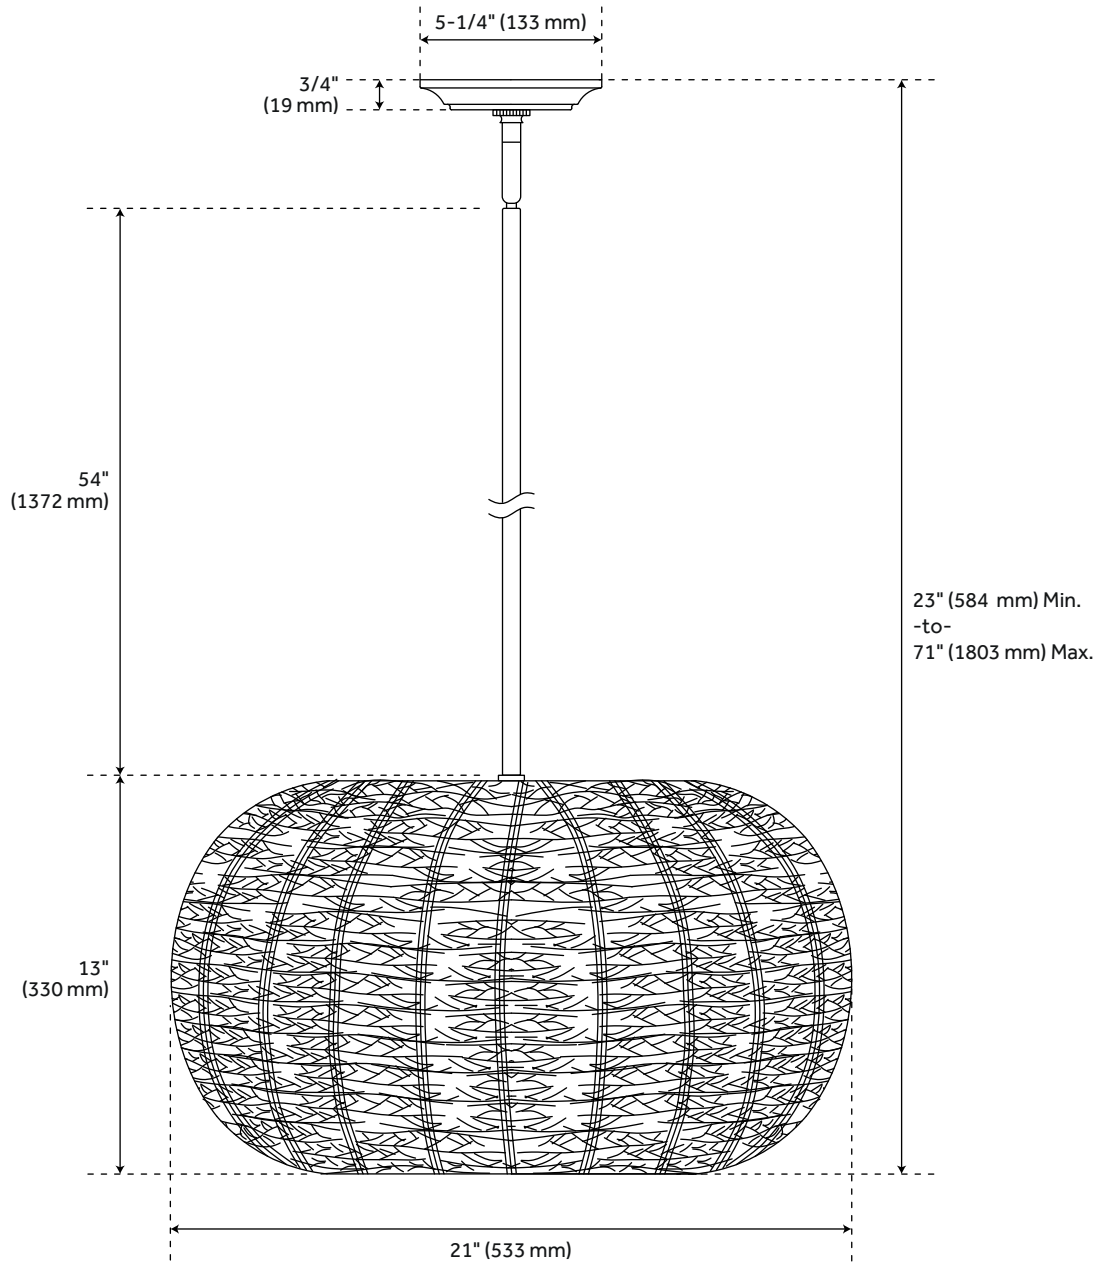

BIDDEFORD 3-LIGHT PENDANT LIGHT - OILED BROWN

SKU: 479858

CODES/STANDARDS

UL 1598 / CSA C22.2 No 250.0

FEATURES

Installation Type: Ceiling Mount
Design: Modern
Product Finish: Oiled Brown
Material: Metal
Width: 21"
Height: 13"
Base Plate Length: 3/4"
Base Plate Height: 3/4"
Mounting Hardware Included: Yes
Reversible Mounting: No
Shade Finish: Brushed Nickel
Shade Material: Wood
Number of Bulbs: 3
Base Plate Width: 5-1/4"
Base Plate Depth: 3/4"
Location Type: Suitable for Dry Locations
Bulbs Included: No
Bulb Type: Medium E-26
Wattage per Bulb: 60
Downrod/Chain Length: 1-6", 4-12"

Code:

REVISED 12/28/2021

BIDDEFORD 3-LIGHT PENDANT LIGHT - OILED BROWN

SKU: 479858

All dimensions and specifications are nominal and may vary. Use actual products for accuracy in critical situations.

Code: PHPL3473