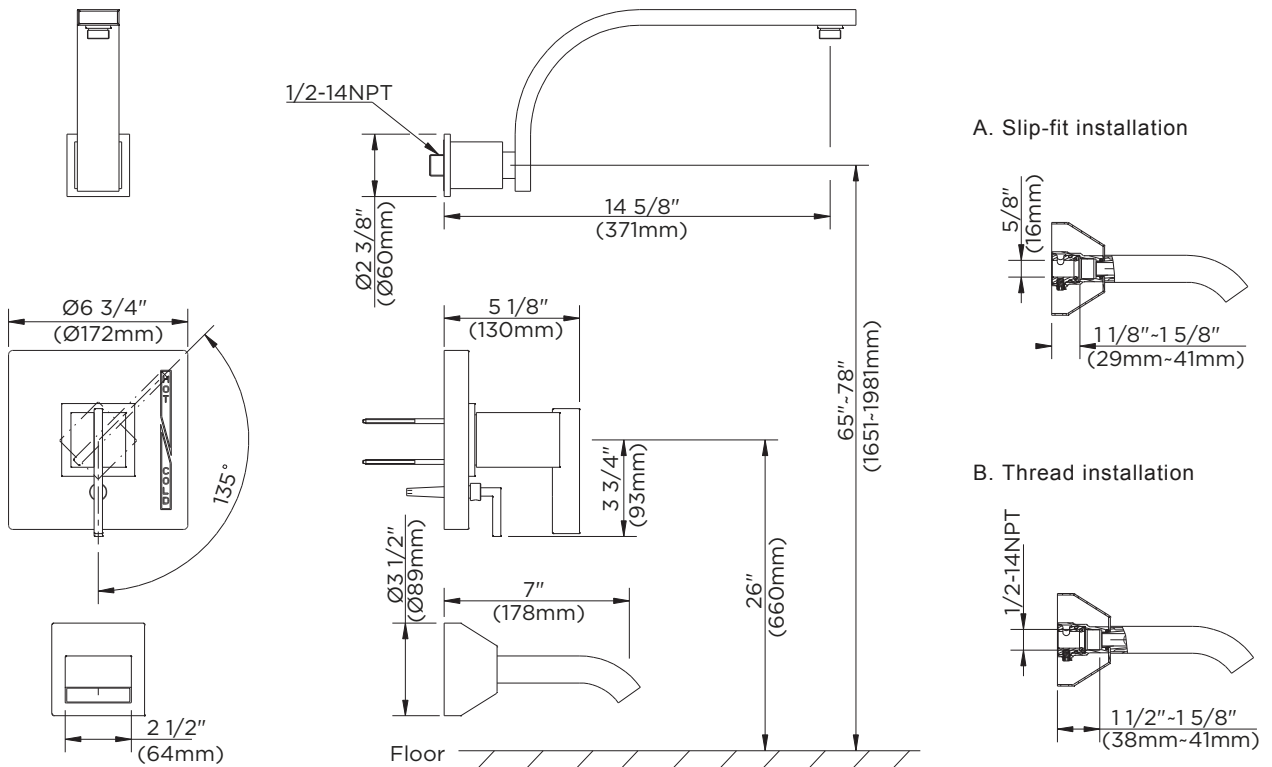

Submittal Information:

Job Name: _____ Location: _____
Contractor: _____ Contact #: _____