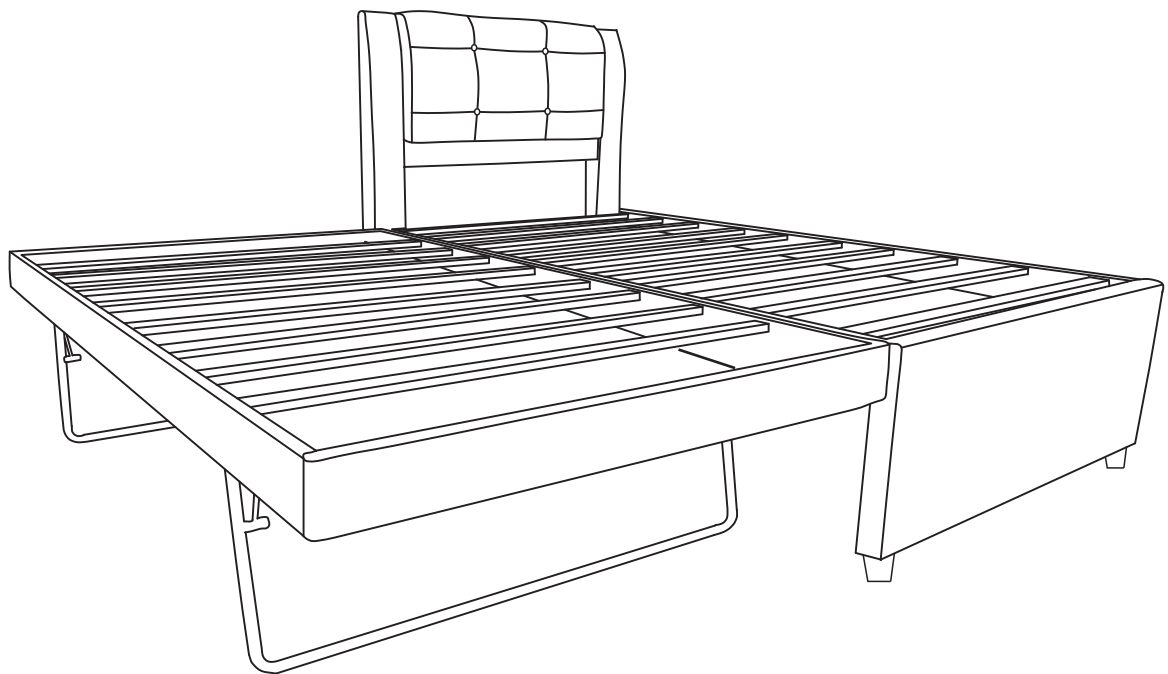

ASSEMBLY INSTRUCTIONS INSTRUCTIONS DE MONTAGE

FULL BED/LIT FULL

If you have any questions, please feel free to contact us.
Email: lowes.team@qualfurn.net

WF326326/WF326327

ASSEMBLY INSTRUCTIONS INSTRUCTIONS DE MONTAGE

ASSEMBLY INSTRUCTIONS INSTRUCTIONS DE MONTAGE

PARTS LIST LISTE DE PIÈCES

WF326326

<p>1 x1</p> 	<p>2 x2(L+R)</p> 	<p>3 x2</p> 	<p>5 x1</p> 
<p>8 x10</p>  <p>Bed board bar Lattes de lit 133cm</p>	<p>9 x8</p>  <p>Bed board bar Lattes de lit 99cm</p>	<p>10 x8</p>  <p>5.5cm</p>	<p>11 x2</p>  <p>7cm</p>
<p>12 x2</p> 	<p>13 x4</p> 		