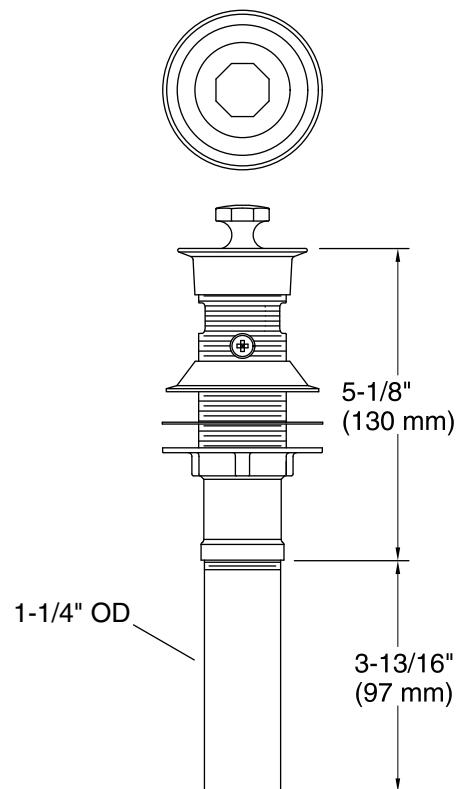

Features

- Solid brass construction for durability and reliability.
- 1-1/4" connection.
- Reliable with non-removable metal stopper.
- For use in overflow applications.

Codes/Standards

ASME A112.18.2/CSA B125.2

Technical Information

All product dimensions are nominal.

Notes

Install this product according to the installation guide.