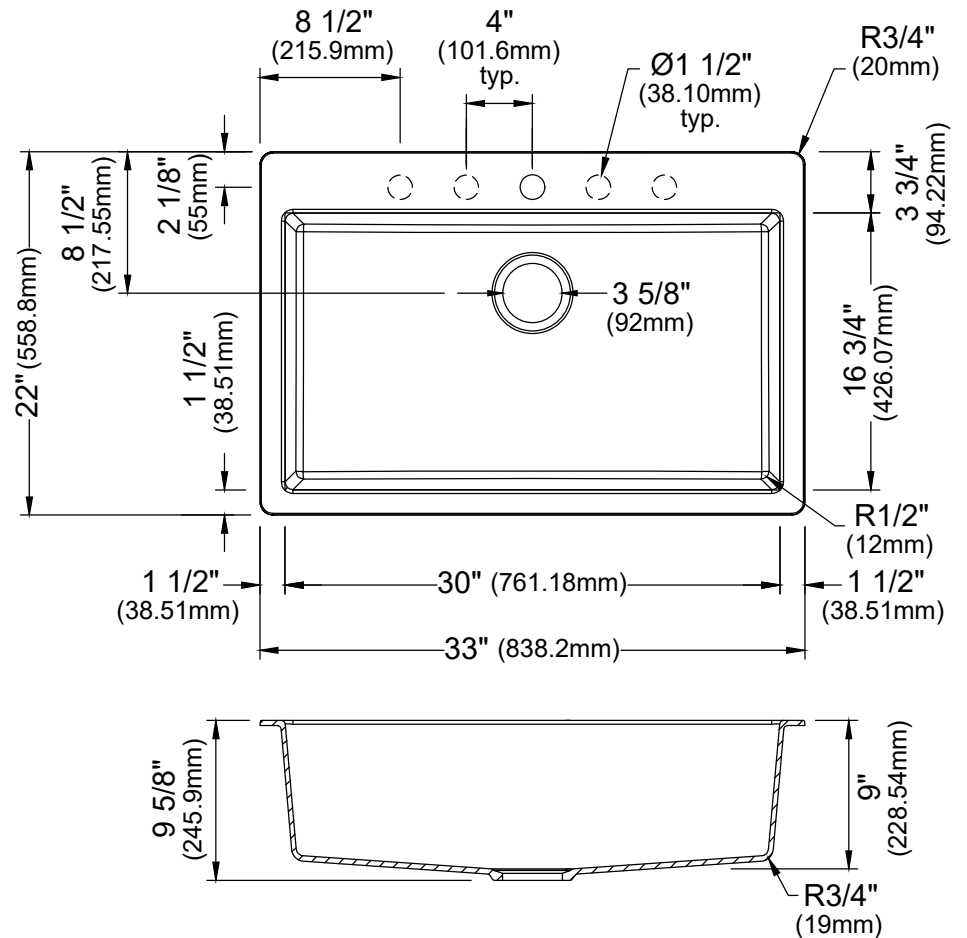

Material	80% quartz / 20% acrylic resin
Installation Type	Top mount / Drop-in
Configuration	Large single bowl
Finish	Matte finish
Overall Dimensions	33" x 22" x 9 5/8"
Bowl Dimensions	30" x 16 3/4" x 9"
Drain Size	3 5/8"
Color	White
Minimum cabinet size	36"
Template Included	Yes
Clips Included	Yes
Heat Safe	Up to 535°F
Resistant to	Stain, scratch, abrasion, impact
Drain Location	Rear

Listing and certifications:
cUPC

Limited lifetime warranty

- = pre-drilled faucet / drain hole
- ◌ = semi-drilled knock-out location(s)