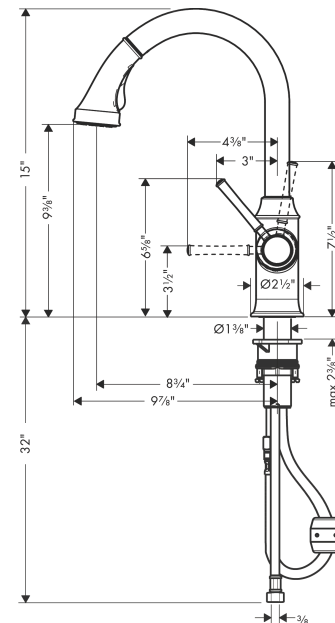

Talis C
HighArc Kitchen Faucet, 2-Spray Pull-Down, 1.75 GPM
 Finishes : **matte black** Part no. : **04215670**

Description

Features

- Swivel range 150°
- Aerated spray, needle spray
- Locking spray diverter (reverts to default spray mode upon valve closing)
- MagFit magnetic sprayhead docking
- deck mounted
- Flow: 1.75 GPM (6.6 L/Min)
- Ceramic cartridge
- 3/8" connections
- Integrated double backflow prevention

Item details

List Price \$ 915.00

Technology

Compliance

Product image

Scale drawing

Talis C
HighArc Kitchen Faucet, 2-Spray Pull-Down, 1.75 GPM
 Finishes : **matte black** Part no. : **04215670**

Exploded drawing

Year of production: >11/20

Talis C
HighArc Kitchen Faucet, 2-Spray Pull-Down, 1.75 GPM
 Finishes : **matte black** Part no. : **04215670**

Spare parts list

Year of production: >11/20

Pos.	Description	Part no.	Price	PU
1	handle	95900670	-	1
2	screw cover	96338000	-	1
3	flange	95498670	-	1
4	nut	97209000	-	1
5	cartridge, assy	92730000	-	1
6	locking screw for handle	95140000	-	1
7	seal	95008000	-	1
8	spout cpl.	95897670	-	1
9	fixing set (Ø 34)	95049000	-	1
10	weight	98551000	-	1
11	hose 1,50 m	88624000	-	1
12	connection hose 600 mm M10x1	95561000	-	1
13	filter	97735000	-	1
16	set of non return valves DW 15	97350000	-	1
18	connection hose 35½" M8x0,75 3/8"	96316001	-	1
-	hose 1,50 m	95507000	-	1