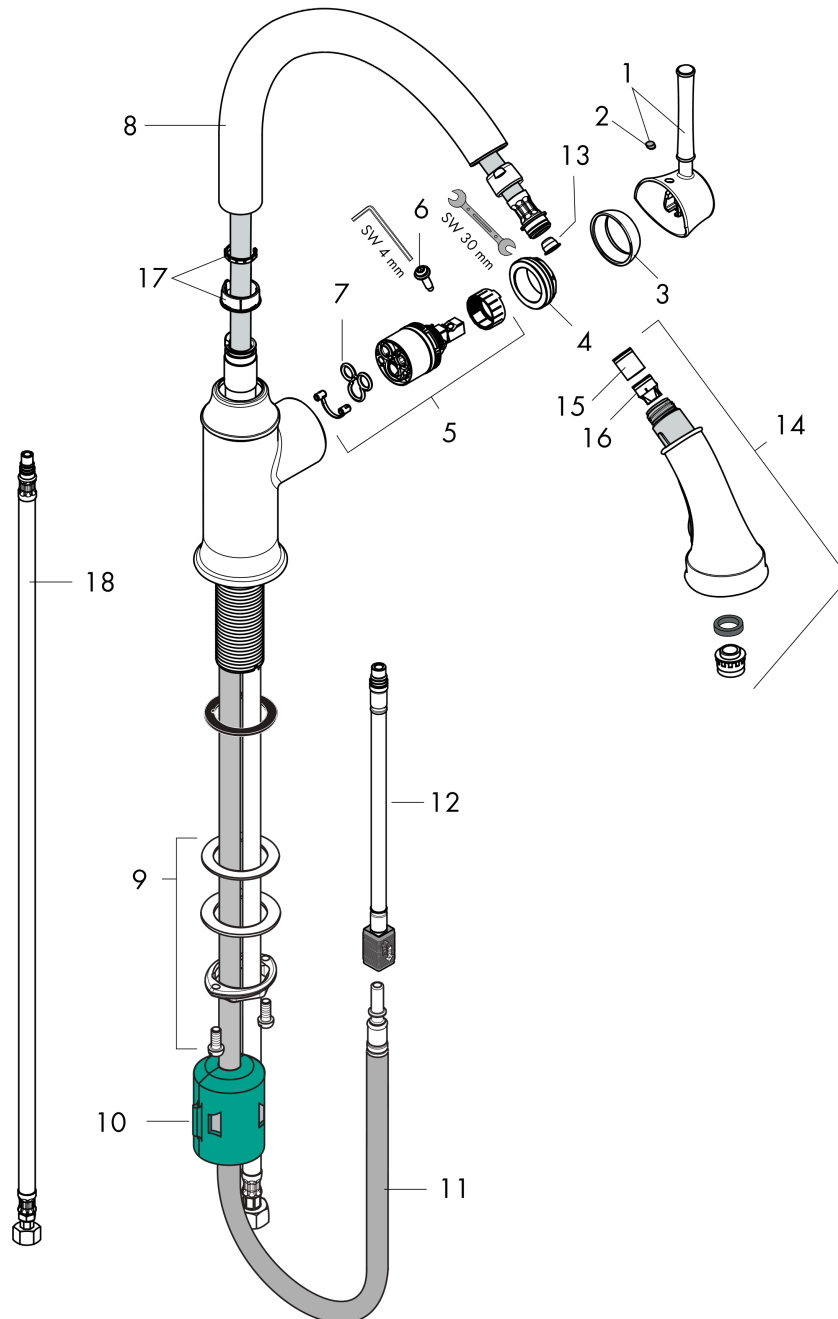

Talis C
HighArc Kitchen Faucet, 2-Spray Pull-Down, 1.75 GPM
 Finishes : **matte black** Part no. : **04215670**

Description

Features

- Swivel range 150°
- Aerated spray, needle spray
- Locking spray diverter (reverts to default spray mode upon valve closing)
- MagFit magnetic sprayhead docking
- deck mounted
- Flow: 1.75 GPM (6.6 L/Min)
- Ceramic cartridge
- 3/8" connections
- Integrated double backflow prevention

Item details

List Price \$ 915.00

Technology

Compliance

Product image

Scale drawing

Talis C
HighArc Kitchen Faucet, 2-Spray Pull-Down, 1.75 GPM
 Finishes : **matte black** Part no. : **04215670**

Exploded drawing

Year of production: >11/20

Talis C
HighArc Kitchen Faucet, 2-Spray Pull-Down, 1.75 GPM
 Finishes : **matte black** Part no. : **04215670**

Spare parts list

Year of production: >11/20

Pos.	Description	Part no.	Price	PU
1	handle	95900670	-	1
2	screw cover	96338000	-	1
3	flange	95498670	-	1
4	nut	97209000	-	1
5	cartridge, assy	92730000	-	1
6	locking screw for handle	95140000	-	1
7	seal	95008000	-	1
8	spout cpl.	95897670	-	1
9	fixing set (Ø 34)	95049000	-	1
10	weight	98551000	-	1
11	hose 1,50 m	88624000	-	1
12	connection hose 600 mm M10x1	95561000	-	1
13	filter	97735000	-	1
16	set of non return valves DW 15	97350000	-	1
18	connection hose 35½" M8x0,75 3/8"	96316001	-	1
-	hose 1,50 m	95507000	-	1