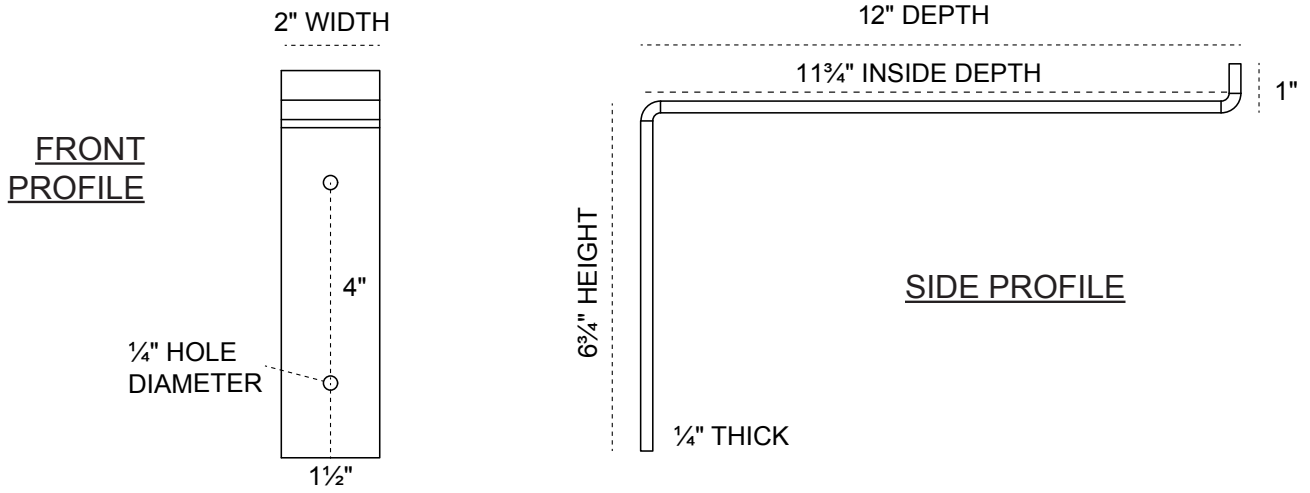

2-INCH W X 12-INCH D X 7³/₄-INCH H TRUSS SHELF BRACKET

HEAVY-DUTY 1/4" THICK

AVAILABLE IN:
STAINLESS STEEL
ZINC PLATED STEEL
POWDER COATED BLACK

BKTM02X12X07TSSS
BKTM02X12X07TSCRS
BKTM02X12X07TSPBL

P:866.607.0453 | F: 866.591.3143
2300 W. Main St. | Clarksville, TX 75426
sales@ekenamillwork.com | www.ekenamillwork.com