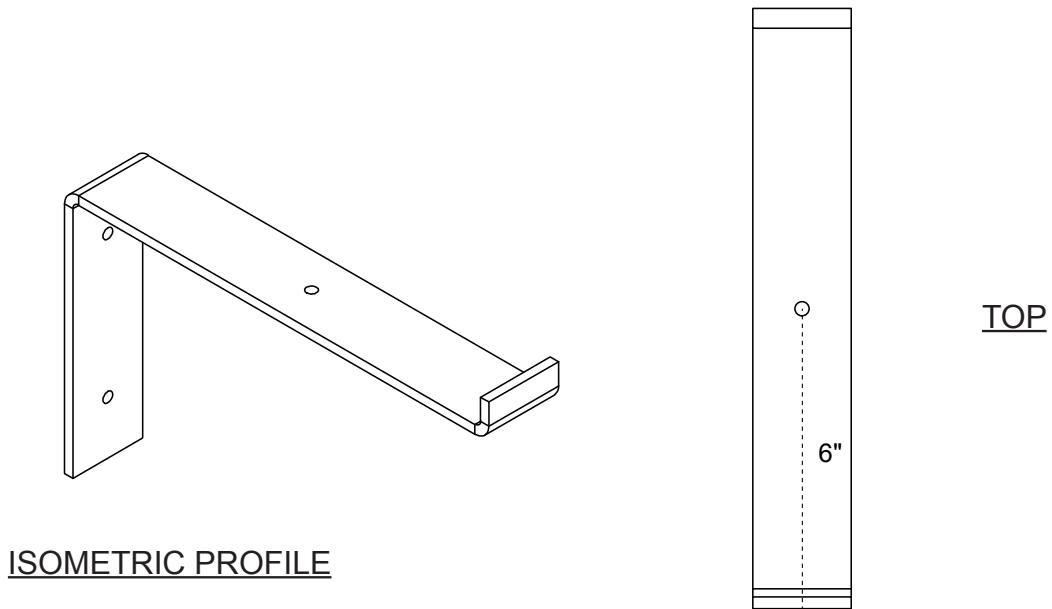

2-INCH W X 12-INCH D X 7³/₄-INCH H TRUSS SHELF BRACKET

HEAVY-DUTY 1/4" THICK

AVAILABLE IN:
STAINLESS STEEL
ZINC PLATED STEEL
POWDER COATED BLACK

BKTM02X12X07TSSS
BKTM02X12X07TSCRS
BKTM02X12X07TSPBL

P:866.607.0453 | F: 866.591.3143
2300 W. Main St. | Clarksville, TX 75426
sales@ekenamillwork.com | www.ekenamillwork.com