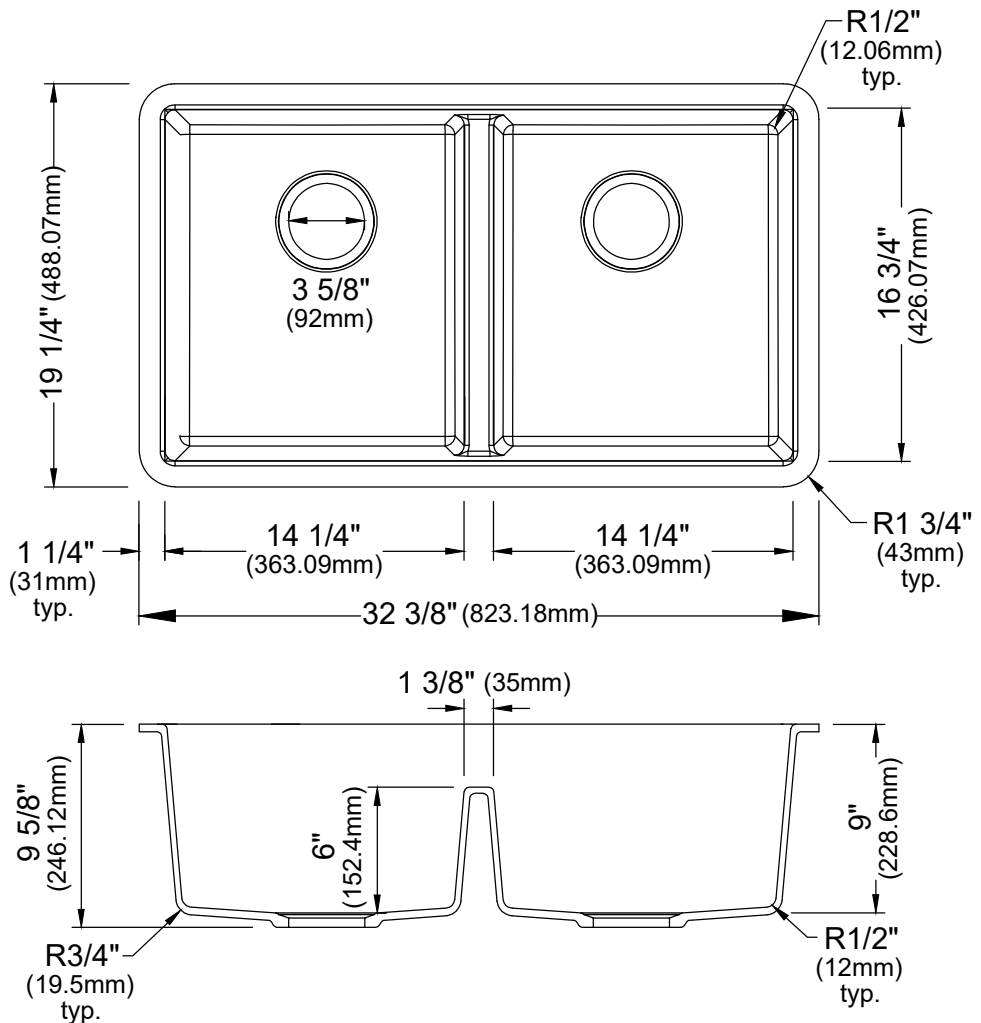

Stocked Color Options

Listing and certifications:
cUPC

Limited lifetime warranty

We reserve the right to update product specifications without notice. Please visit karran.com for the most current specification sheets. All dimensions are accurate to 1/4". REV 08-2024