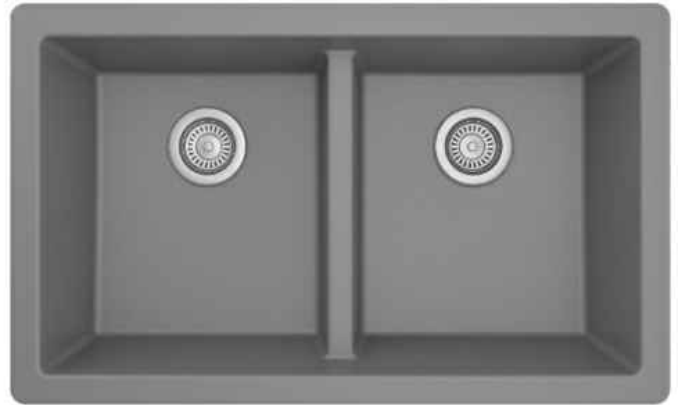

Series	Quartz QU Series
Material	80% quartz / 20% acrylic resin
Installation Type	Undermount
Configuration	Double equal bowl
Finish	Matte finish
Overall Dimensions	32 3/8" x 19 1/4"
Bowl Dimensions	14 1/4" x 16 3/4" x 9"
Drain Size	3 5/8"
Colors Available	Bisque, Concrete, White, Black, Grey, Brown
Minimum cabinet size	36"
Template Included	Yes
Clips Included	Yes
Heat Safe	Up to 535°F
Resistant to	Stain, scratch, abrasion, impact
Drain Locations	Rear

Shown in Grey

MODEL	FINISH
QU-810-GR	Grey
QU-810-BL	Black
QU-810-WH	White
QU-810-BR	Brown
QU-810-BI	Bisque
QU-810-CN	Concrete

Stocked Color Options

Listing and certifications:
cUPC

Limited lifetime warranty