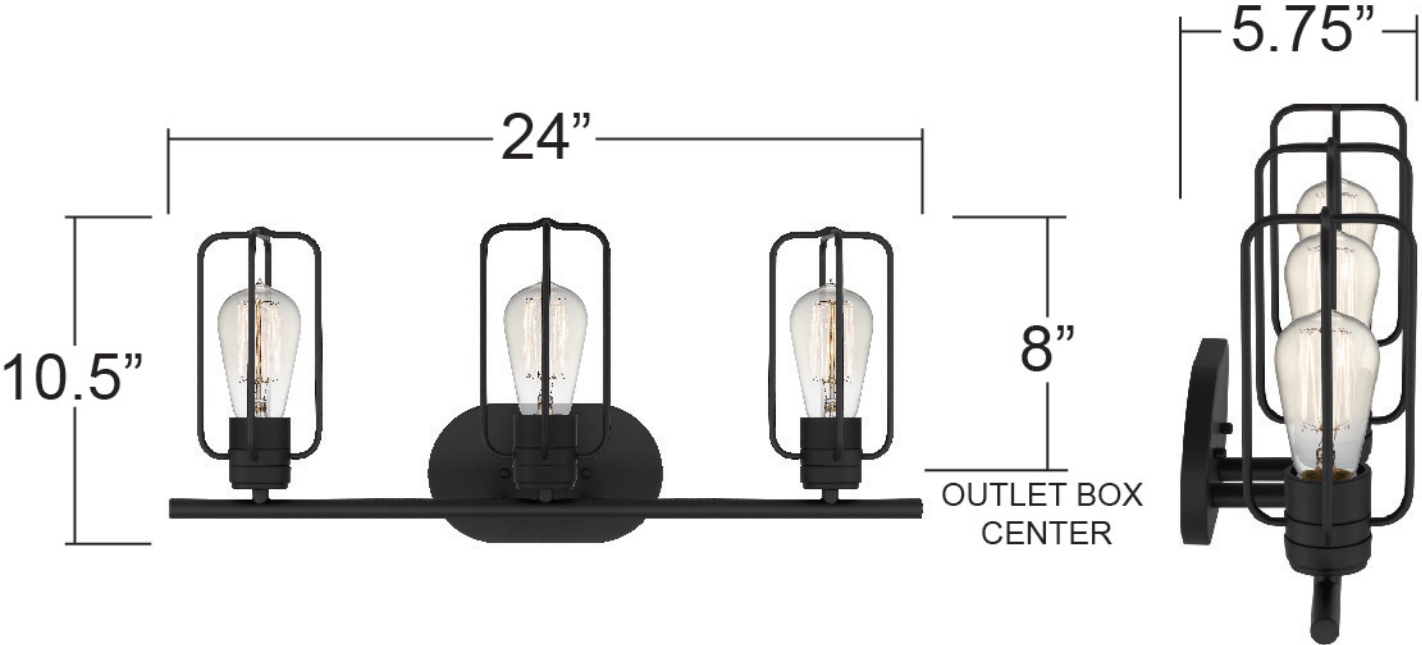

DS19210

MOUNTS

BLACKPLATE SIZE: 8" x 4.75"

NOTE: ALL DIMENSIONS ARE ROUNDED UP TO THE NEAREST 1/4"