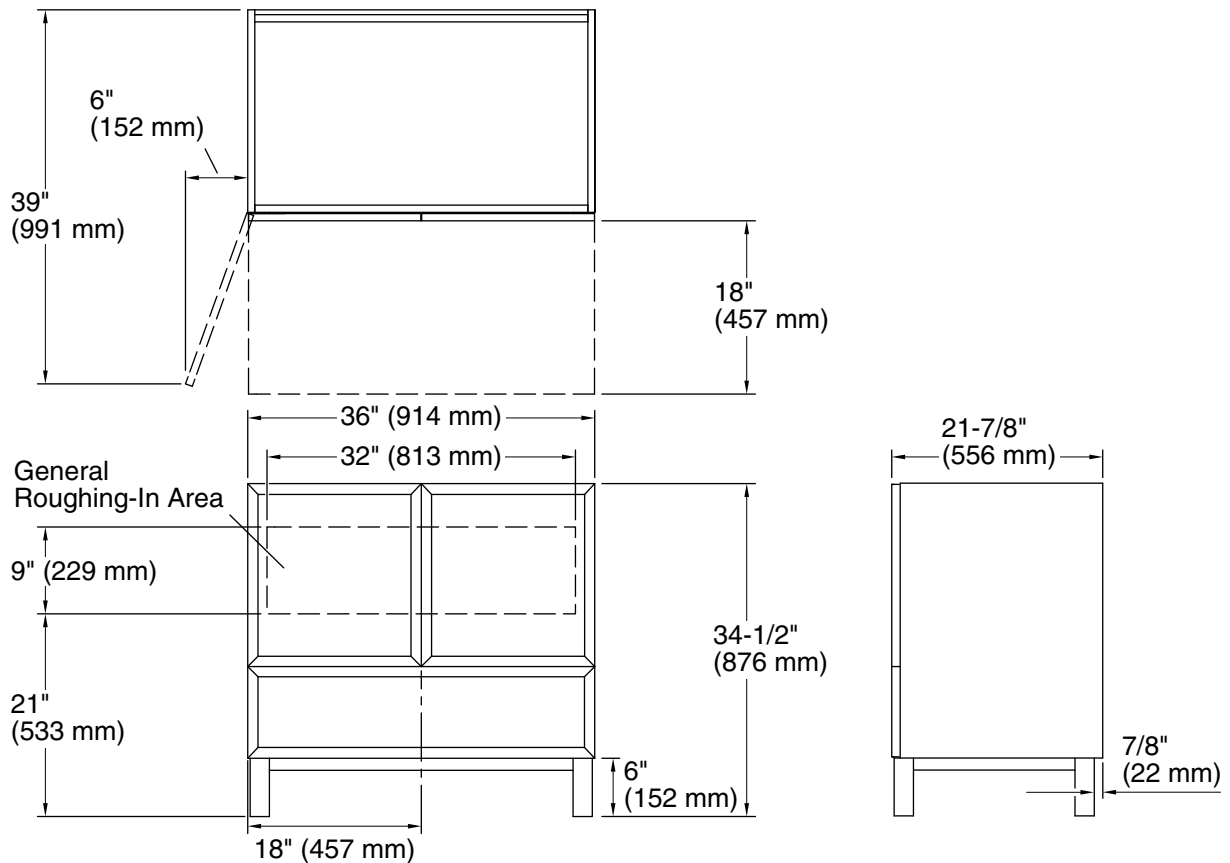

Features

- Catalyzed conversion varnish provides a durable moisture-resistant finish.
- Two doors and one drawer.
- Frameless construction with full-overlay doors and drawer.
- Three-way adjustable slow-close door hinges with 110° opening capability for easy cabinet access.
- Full-extension 18" (457 mm) depth drawer with soft-close undermount slides for smooth opening.
- Solid wood drawer with dovetail joint construction.
- Legs offer the polished look of furniture in the bathroom.
- Coordinates with the K-99685 Jacquard ring pull (sold separately).
- Combines with Ceramic/Impressions®, Solid/Expressions®, and Iron/Impressions® vanity tops (sold separately) for a complete vanity.
- Customize your storage with optional accessories such as shelves, trays, drawer dividers, and medicine cabinets (sold separately).

Color tiles intended for reference only.

Color	Code	Description
	1WA	Linen White
	1WH	Woolen Oak
	1WC	Felt Grey

Technical Information

All product dimensions are nominal.

Vanity type: Standard

Notes

Install this product according to the installation guide.