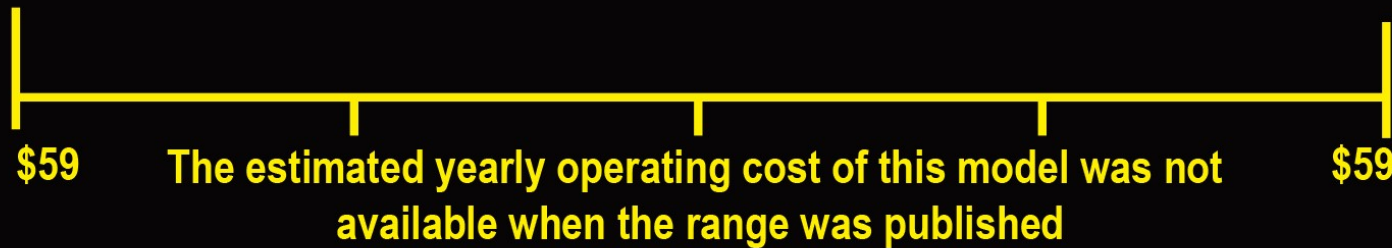

Upright Freezer

- Automatic Defrost

GALANZ

Models GLF11UWEA16

GLF11US2A16

Capacity: 11 Cubic Feet

Compare ONLY to other labels with yellow numbers.
Labels with yellow numbers are based on the same test procedures.

Estimated Yearly Energy Cost

\$42

354 kWh

Estimated Yearly Electricity Use