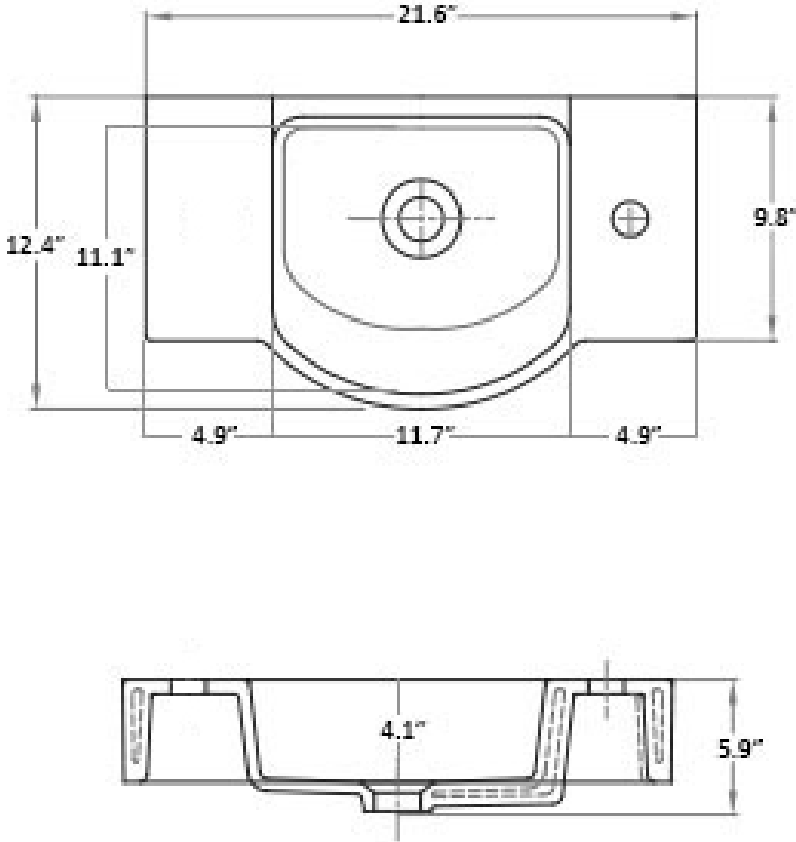

* WS Bath Collections reserves the right to revise dimensions or information on this sheet without notice

Collection |
Minimal

Model |
Minimal 4077

Dimensions Metric

1 inch = 2.54 cm

1 inch = 25.4 mm

1051 Lea Drive - Collegeville, PA 19426
Tel. 215 513 9400 - Fax 610 831 0215

www.ws bathcollections.com - info@ws bathcollections.com

* WS Bath Collections reserves the right to revise dimensions or information on this sheet without notice

Collection Minimal	Model Minimal 4077	Dimensions Metric <i>1 inch = 2.54 cm</i> <i>1 inch = 25.4 mm</i>	 1051 Lea Drive - Collegeville, PA 19426 Tel. 215 513 9400 - Fax 610 831 0215 www.ws bathcollections.com - info@ws bathcollections.com
--------------------------------	--------------------------------	---	---

Silicone (optional)

Collection
Minimal

Model |
Minimal 4077

Dimensions Metric
1 inch = 2.54 cm
1 inch = 25.4 mm

1051 Lea Drive - Collegeville, PA 19426
Tel. 215 513 9400 - Fax 610 831 0215
www.ws bathcollections.com - info@ws bathcollections.com