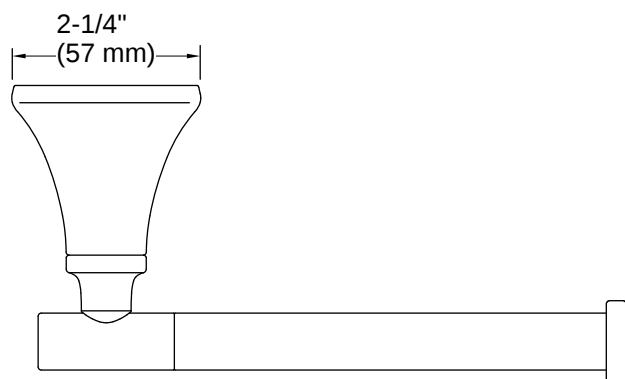

Installation

- Easy installation – no special tools required

Installation Notes

Install this product according to the installation instructions.