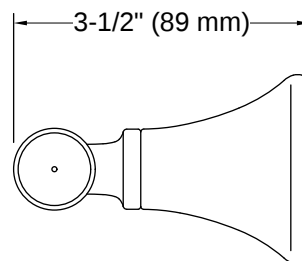

Installation

- Easy installation – no special tools required

Installation Notes

Install this product according to the installation instructions.