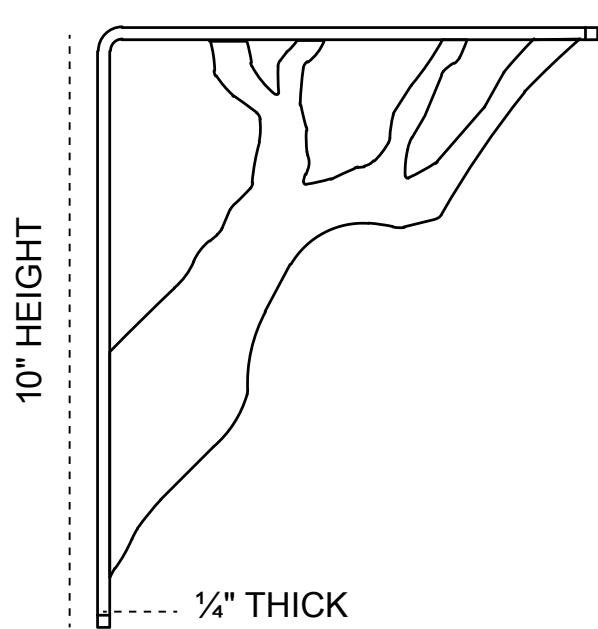

1½-INCH W X 7½-INCH D X 10-INCH H DAMON SINGLE BRACE BRACKET

1½" WIDTH

FRONT PROFILE

7½" DEPTH

SIDE PROFILE

HEAVY-DUTY ¼" THICK

AVAILABLE IN:
POWDER COATED BLACK

BKTM01X07X10SDA