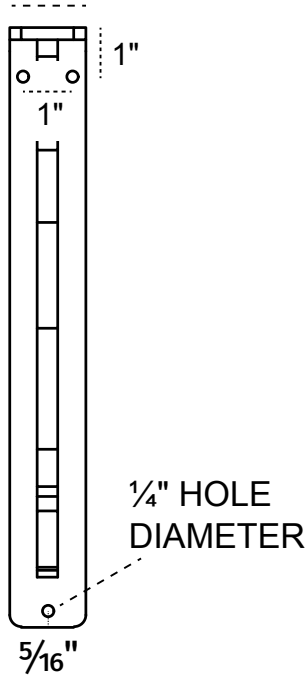

1½-INCH W X 7½-INCH D X 10-INCH H DAMON SINGLE BRACE BRACKET

1½" WIDTH

FRONT PROFILE

7½" DEPTH

SIDE PROFILE

HEAVY-DUTY ¼" THICK

AVAILABLE IN:
POWDER COATED BLACK

BKTM01X07X10SDA