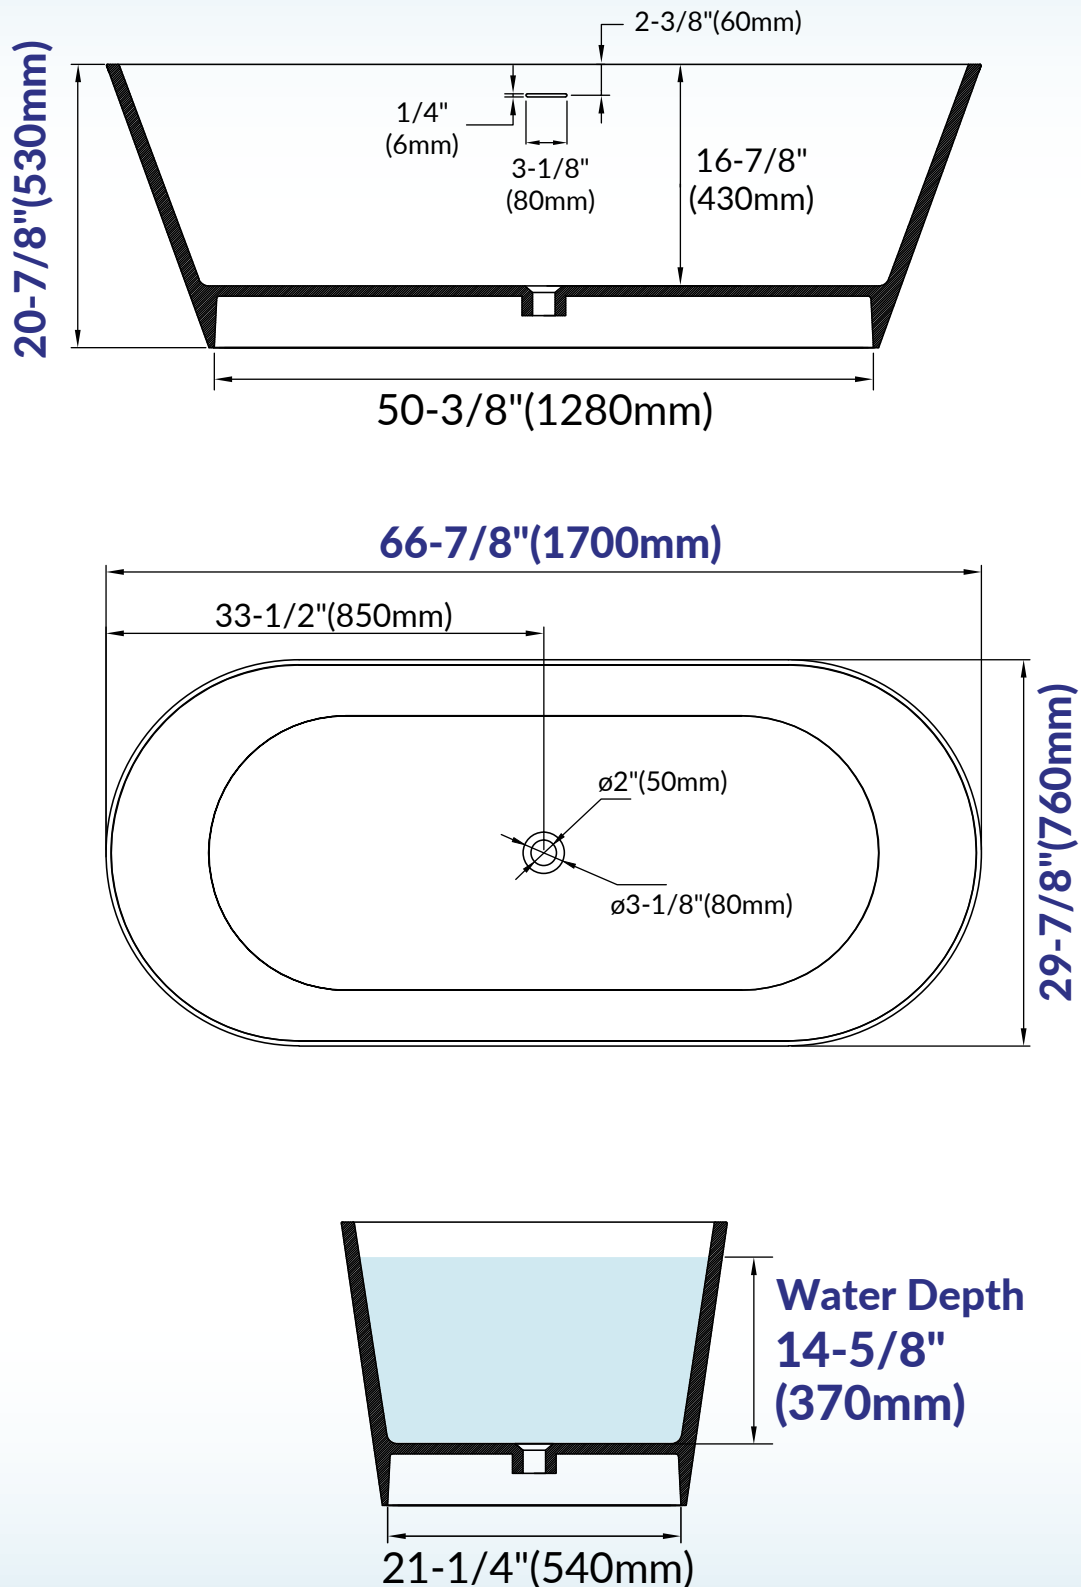

WOODBIDGE®

IMPORTANT INFORMATION

- Measurements are $\pm 1/2"$ and subject to change without notice
- Specifications & Configurations are subject to change without notice
- Please measure tub on-site before installation

- Measurements herein supersede all others published prior to publication date shown below
- Before ordering or installing, please consider future access to equipment