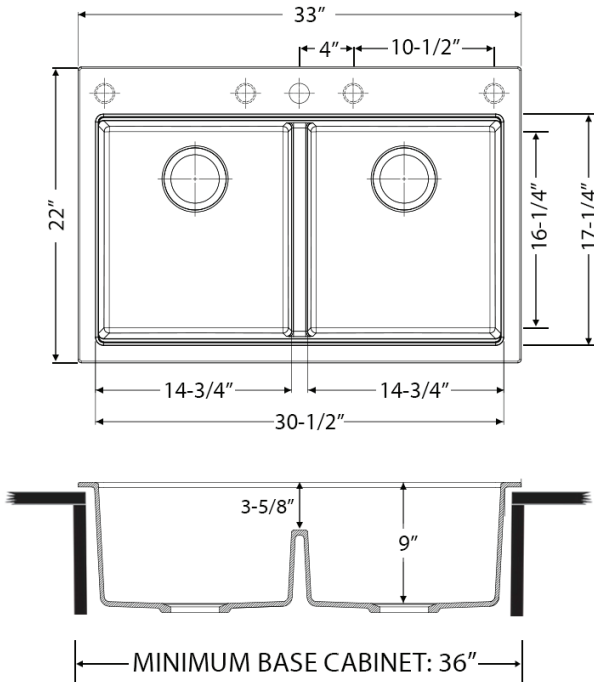

NOMINAL DIMENSIONS

Exterior: 33" (wide) x 22" (front-to-back)
Interior Bowl: 14-3/4" x 16-1/4" (left), 14-3/4" x 16-1/4" (right)
Bowl Depth: 9"
Minimum Cabinet Size: 36" wide
Drain Hole Size: 3 1/2"

Installation Type:
Topmount

Basket Strainer
[RVA1038BL/WH/GR]

Deep Basket
Disposal Flange/Stopper
[RVA1052ST/BL/GG]

Drain Cover
[RVA1034BK/WH]

DIMENSIONS

cUPC certified by IAPMO
to meet US and Canada
plumbing standards.

**SCAN TO REGISTER
YOUR WARRANTY**