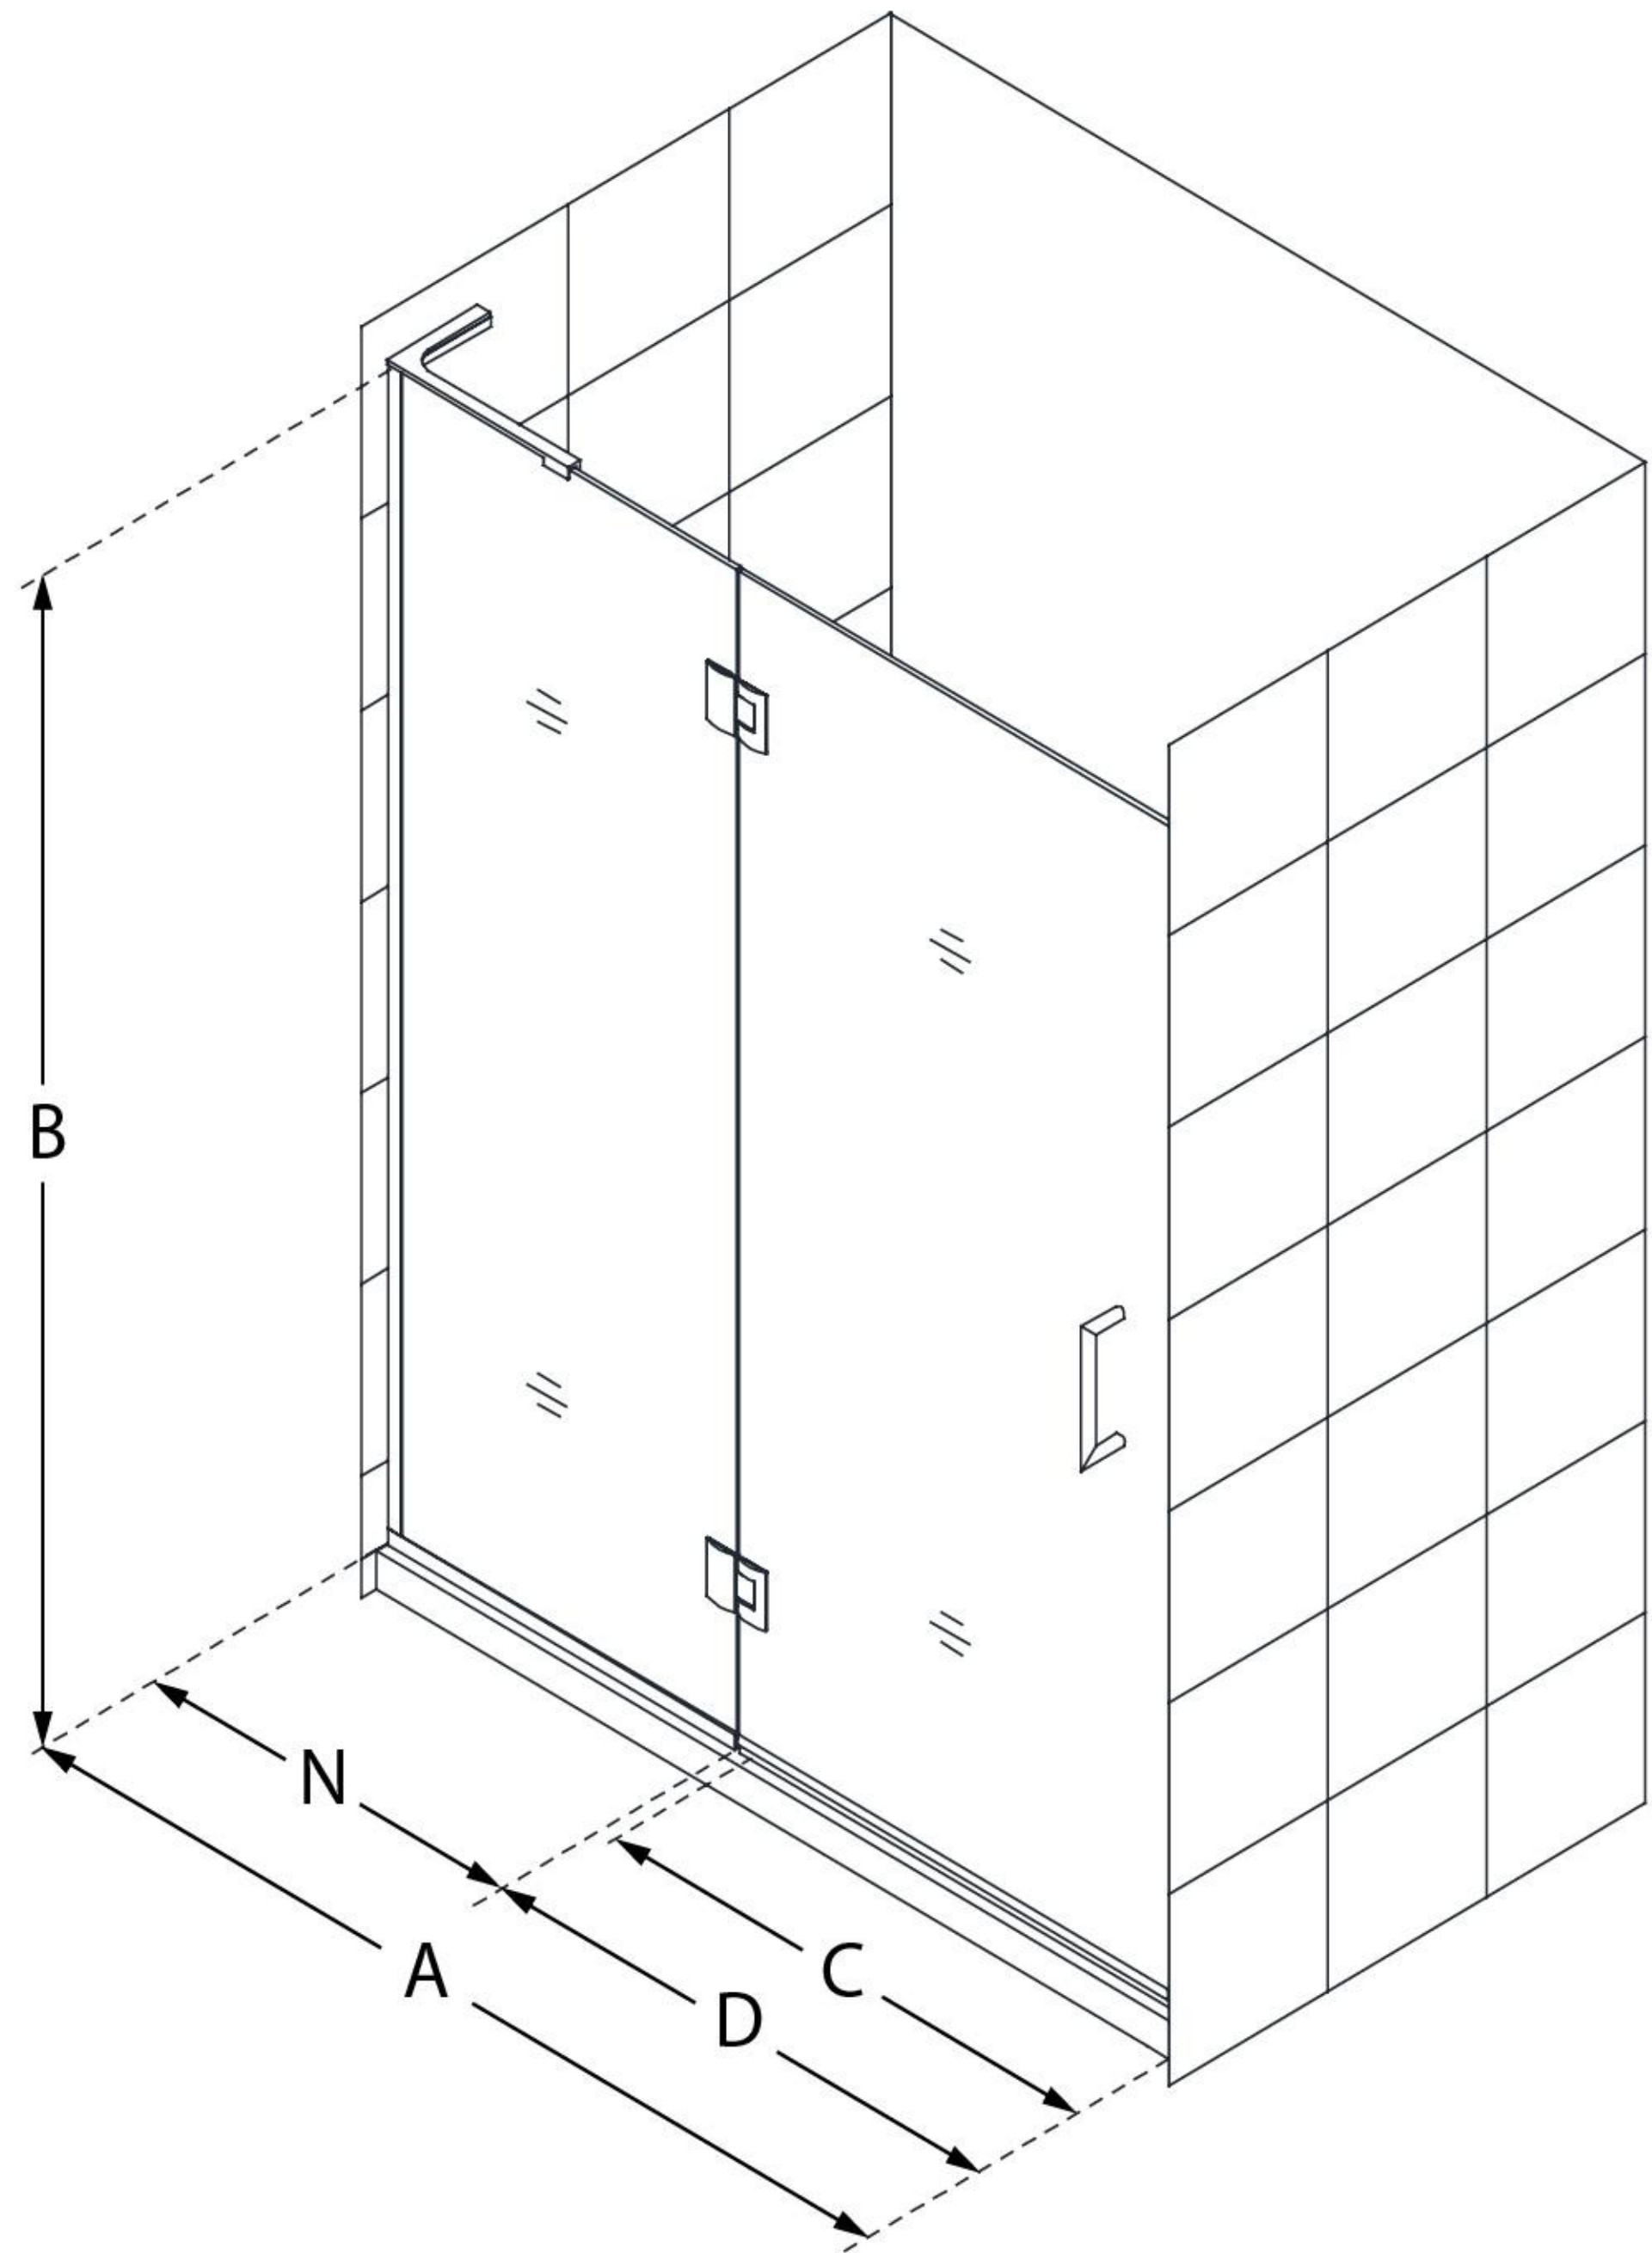

MODEL INFORMATION

D32372

UNIDOOR-X

DreamLine Unidoor-X 47 in. W x
72 in. H Frameless Hinged Shower
Door, Clear Glass

SWING DOOR

CONFIGURATION DIMENSIONS:

A: 47 in.
MODEL WIDTH

B: 72 in.
MODEL HEIGHT

C: 22 in.
ACCESS WIDTH

D: 23 in.
DOOR WIDTH

N: 24 in.
HINGE PANEL WIDTH

DreamLine reserves the right to update or modify the hardware or materials pictured without prior notice for the purpose of product improvement and customer satisfaction.