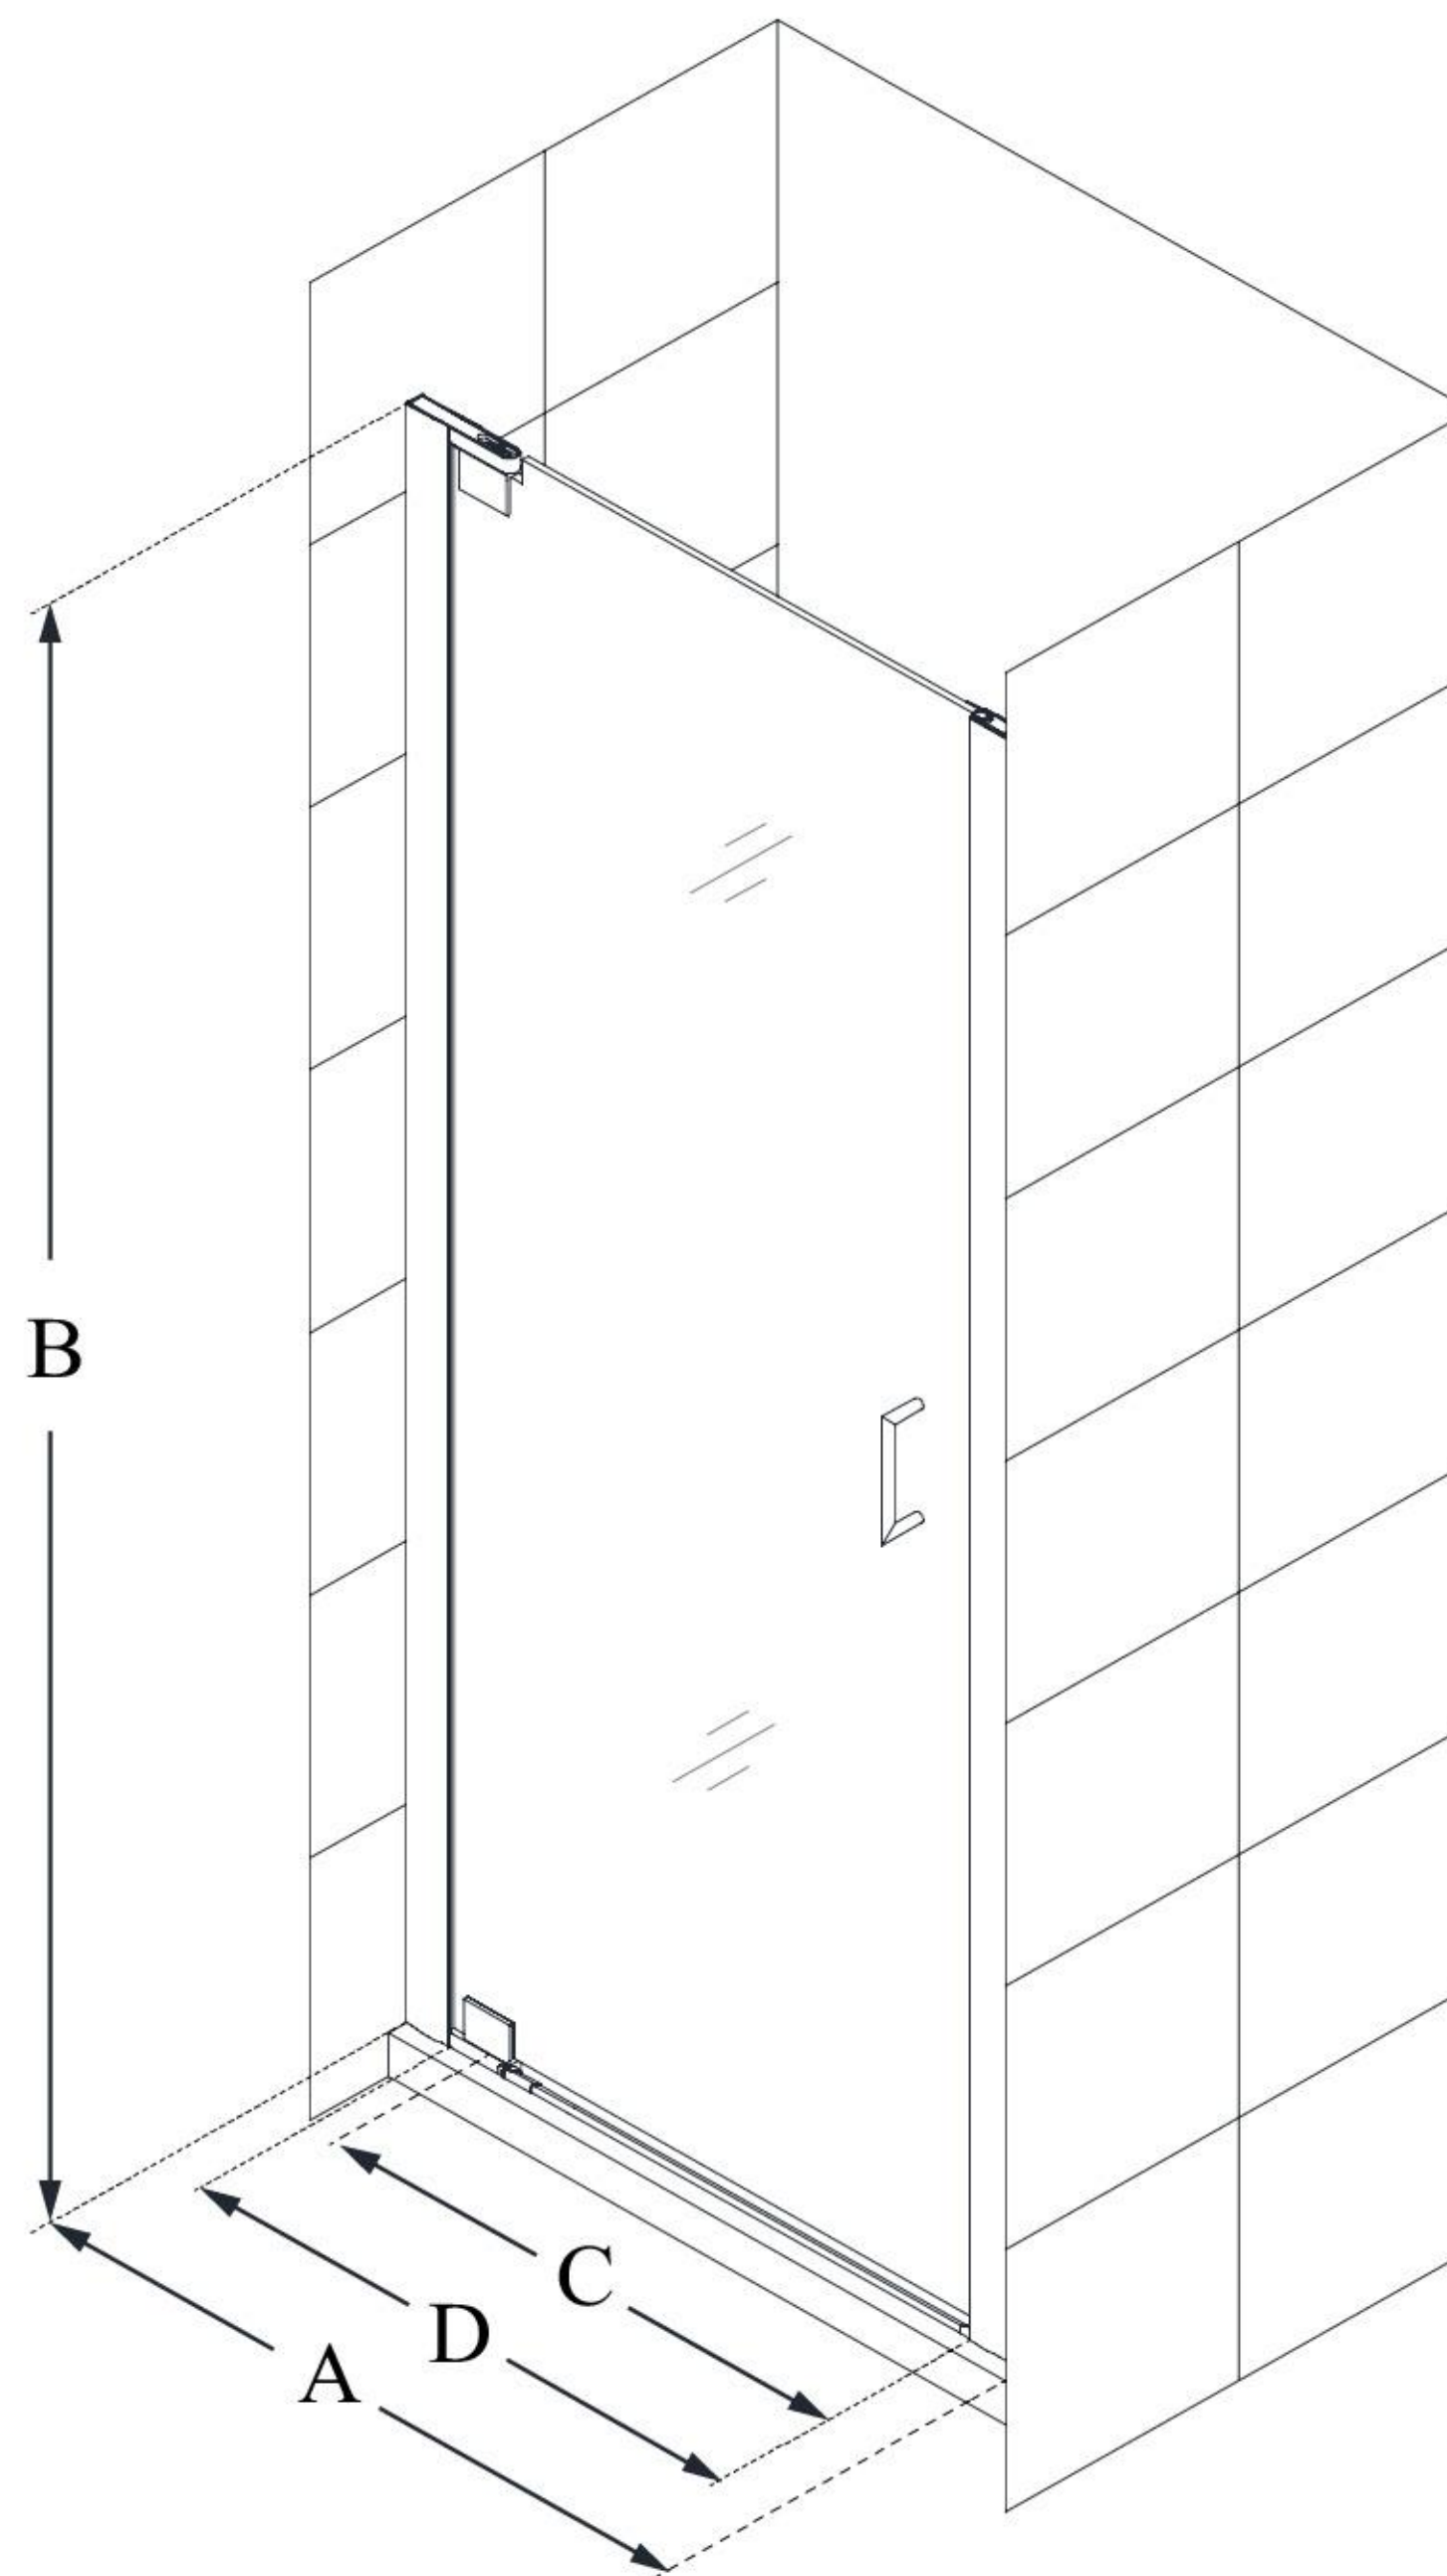

## ELEGANCE

DreamLine Elegance 28 3/4 - 30 3/4 in. W x 72 in. H Frameless Pivot Shower Door

PIVOT DOOR

### CONFIGURATION DIMENSIONS:

**A: 28 3/4 - 30 3/4 in.**

MODEL WIDTH

**B: 72 in.**

MODEL HEIGHT

**C: 21 1/4 in.**

ACCESS WIDTH

**D: 24 1/4 in.**

DOOR WIDTH

**E: -**

INLINE PANEL WIDTH

DreamLine reserves the right to update or modify the hardware or materials pictured without prior notice for the purpose of product improvement and customer satisfaction.