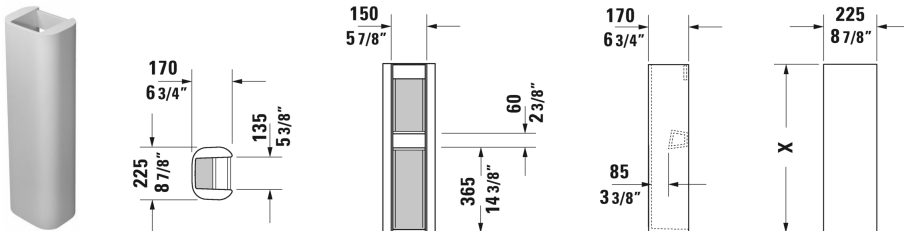

Happy D.2 Pedestal # 0858270000

Pedestal	Dimension	Weight	Order number
for # 231680, 231665, 231660			
Colors			
00 White			
Variant			
		30.6 lb	0858270000
Suitable products			
Washbasin with overflow, with faucet deck, overflow clip Chrome included, underside fully glazed, hardware included, wall-mounted, 23 5/8" x 18 3/4" Inch	23 5/8" x 18 3/4" Inch		231660
Washbasin with overflow, with faucet deck, overflow clip Chrome included, underside fully glazed, hardware included, wall-mounted, 25 5/8" x 19 1/2" Inch	25 5/8" x 19 1/2" Inch		231665

All drawings contain the necessary measurements which are subject to standard tolerances. They are stated in inch & mm and are non-binding. Exact measurements, in particular for customized installation scenarios, can only be taken from the finished ceramic piece.