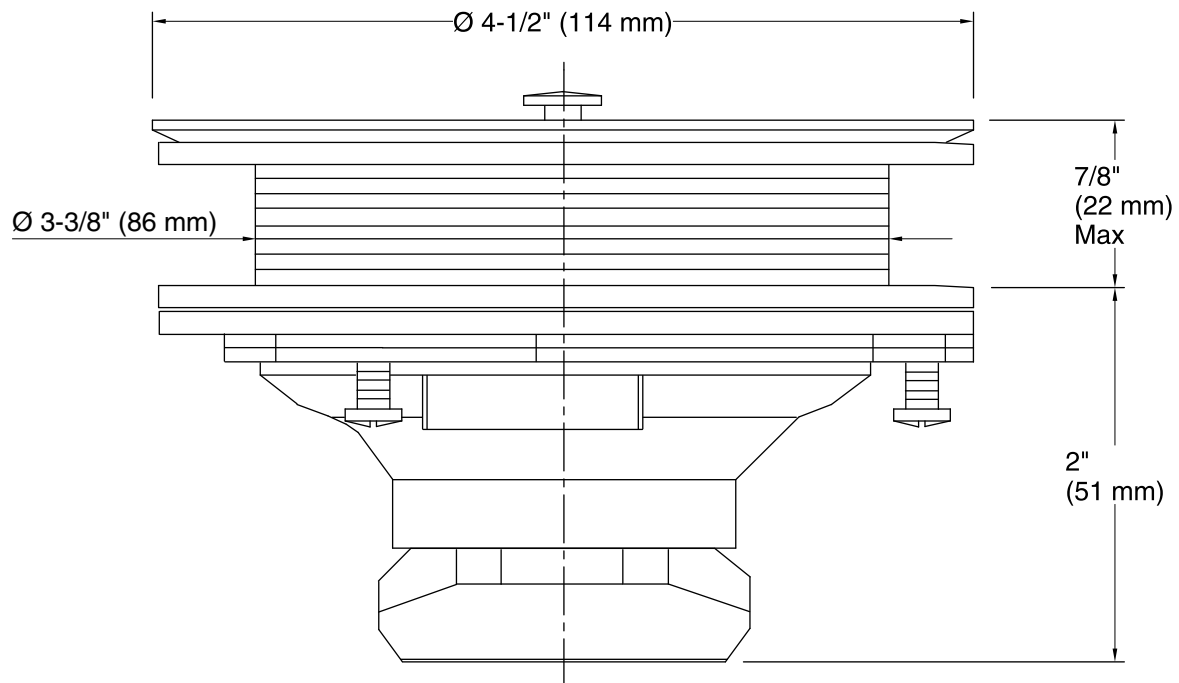

Features

- Fits sinks with standard 3-1/2- or 4-inch outlet.
- Durable solid-brass construction.
- Removable basket strainer with open/close stopper that seals tightly

Codes/Standards

ASME A112.18.2/CSA B125.2

Technical Information

All product dimensions are nominal.