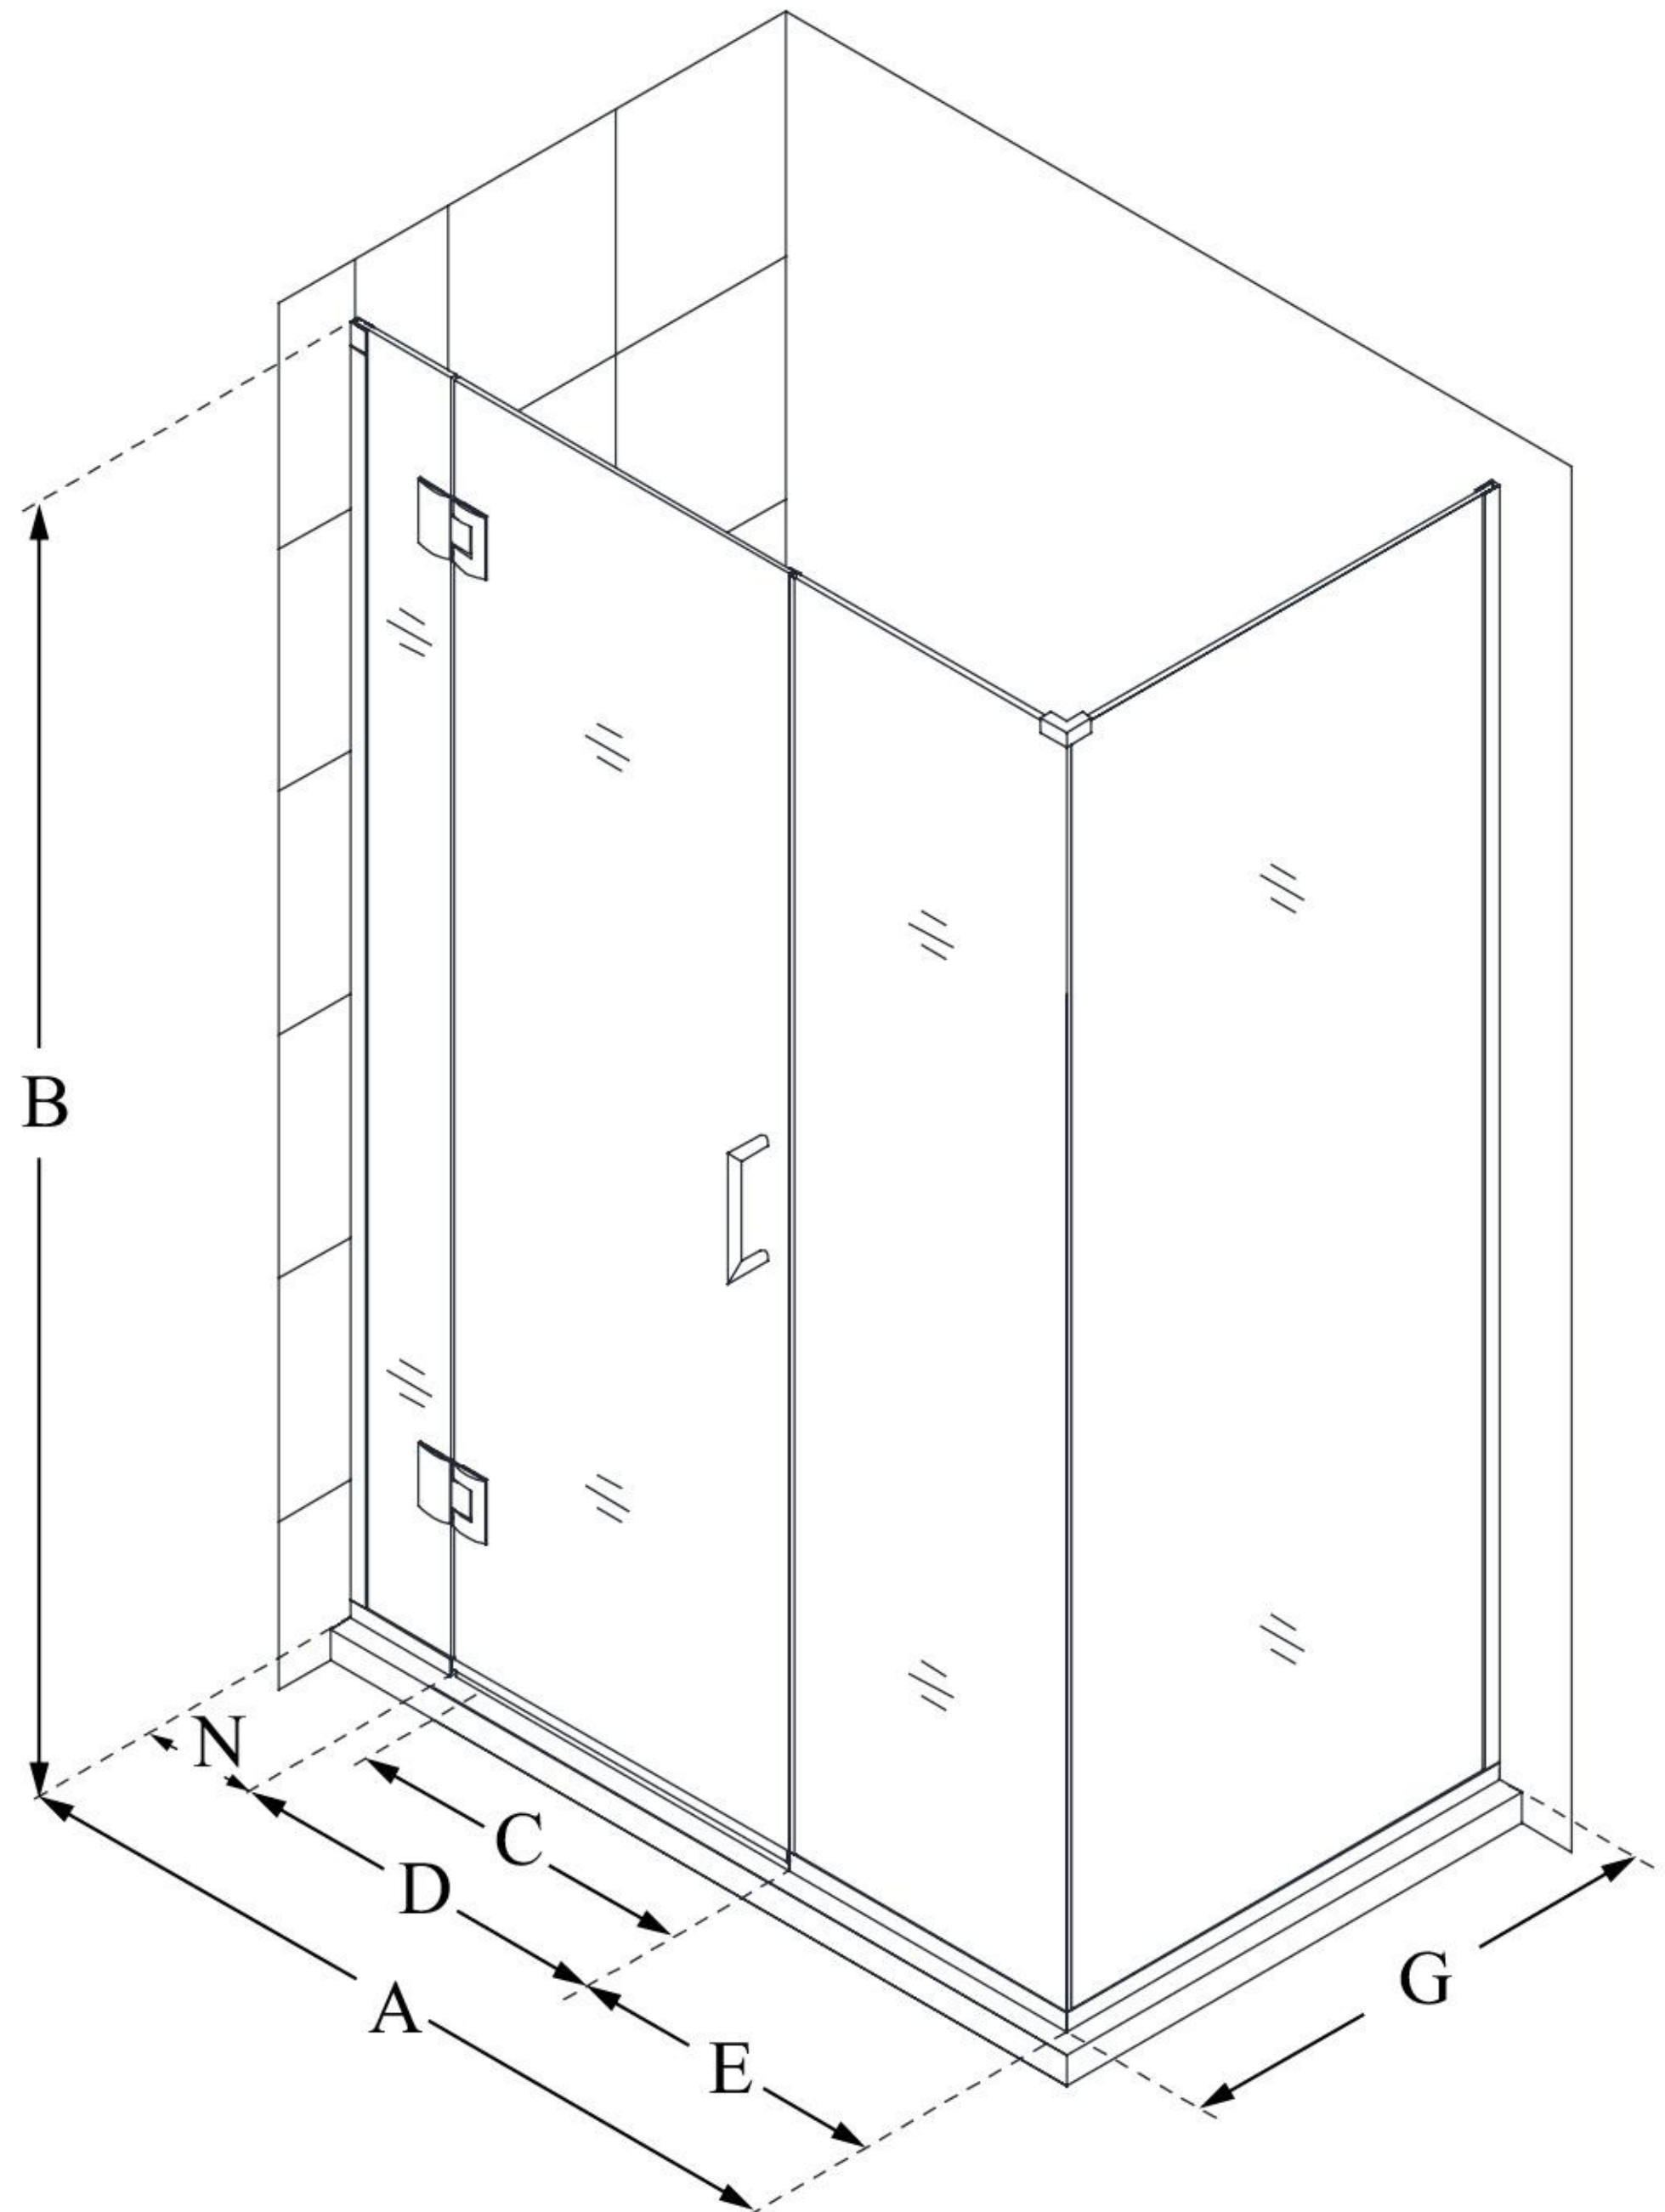

MODEL INFORMATION

E1251430

UNIDOOR-X

DreamLine Unidoor-X 45 in. W x
30 3/8 in. D x 72 in. H Frameless
Hinged Shower Enclosure, Clear
Glass

SWING DOOR

CONFIGURATION DIMENSIONS:

A: 45 in.

MODEL WIDTH

B: 72 in.

MODEL HEIGHT

C: 24 in.

ACCESS WIDTH

D: 25 in.

DOOR WIDTH

E: 14 in.

INLINE PANEL WIDTH

G: 30 3/8 in.

RETURN PANEL WIDTH

N: 6 in.

HINGE PANEL WIDTH

DreamLine reserves the right to update or modify the hardware or materials pictured without prior notice for the purpose of product improvement and customer satisfaction.