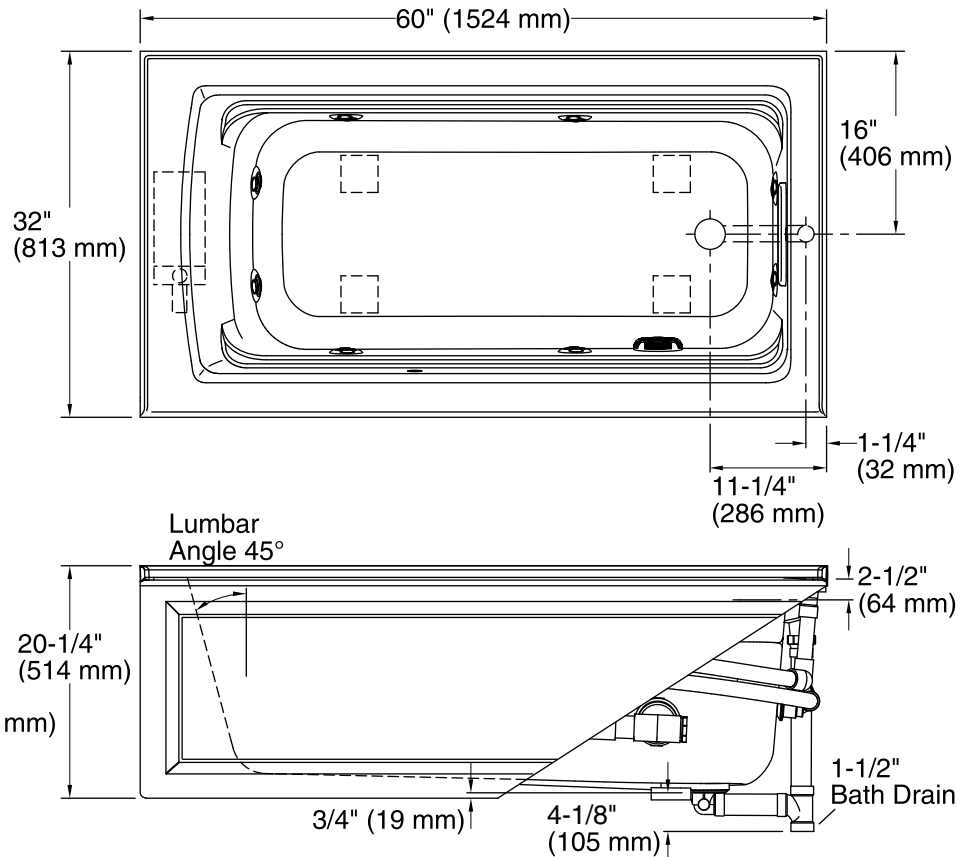

No change in measurements if connected with drain illustrated. (K-7272)

Required Electrical Service

Two dedicated circuits required, protected with Class A Ground-Fault Circuit-Interrupter (GFCI) or Residual Current Device (RCD).

Pump: 120 V, 15 A, 60 Hz
Heater: 120 V, 15 A, 60 Hz

Technical Information

All product dimensions are nominal.

Installation: 3-Wall Alcove
Drain location: Right
Basin area, bottom: 45-1/8" x 19-11/16" (1146 mm x 500 mm)
Basin area, top: 52-3/4" x 25-5/16" (1340 mm x 643 mm)
Weight: 140 lbs (63.5 kg)
Minimum floor load: 49 lbs/ft² (239.2 kg/m²)
Water depth: 15" (381 mm)
Water capacity: 58 gal (219.6 L)
Electrical component rating: Pump: 120 V, 7 A, 60 Hz
Heater: 120 V, 12.5 A, 60 Hz, 1500 W
Pump speed: Single
Minimum flat for door: 2-3/16" (56 mm)

Notes

Measure your actual product for rough-in details. Install this product according to the installation instructions.
The hot water supply should be 70% of the capacity of the bath or greater. Installations will vary.
Provide one grounded electrical outlet within 24" (610 mm) of each component.
ADA compliant when installed to the specific requirements of these regulations.