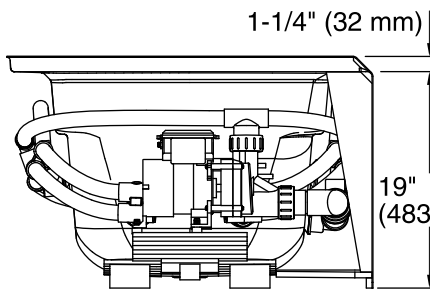

No change in measurements if connected with drain illustrated. (K-7272)

Required Electrical Service

Two dedicated circuits required, protected with Class A Ground-Fault Circuit-Interrupter (GFCI) or Residual Current Device (RCD).

Pump: 120 V, 15 A, 60 Hz
Heater: 120 V, 15 A, 60 Hz

Technical Information

All product dimensions are nominal.

Installation: 3-Wall Alcove
Drain location: Right
Basin area, bottom: 45-1/8" x 19-11/16" (1146 mm x 500 mm)
Basin area, top: 52-3/4" x 25-5/16" (1340 mm x 643 mm)
Weight: 140 lbs (63.5 kg)
Minimum floor load: 49 lbs/ft² (239.2 kg/m²)
Water depth: 15" (381 mm)
Water capacity: 58 gal (219.6 L)
Electrical component rating: Pump: 120 V, 7 A, 60 Hz
Heater: 120 V, 12.5 A, 60 Hz, 1500 W
Pump speed: Single
Minimum flat for door: 2-3/16" (56 mm)

Notes

Measure your actual product for rough-in details. Install this product according to the installation instructions.
The hot water supply should be 70% of the capacity of the bath or greater. Installations will vary.
Provide one grounded electrical outlet within 24" (610 mm) of each component.
ADA compliant when installed to the specific requirements of these regulations.