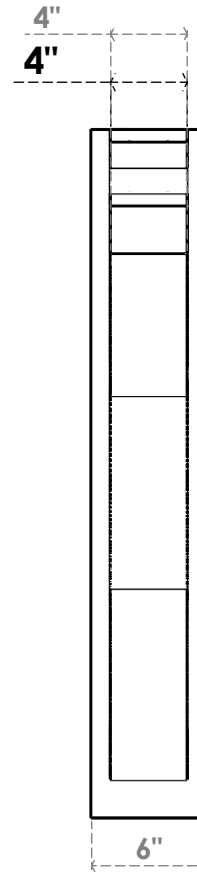

**ITEM NUMBER: OUTUROC040X060X32000X36000X040X020X040FST04RCPR**

4"W TOP X 6"W BACK X 32"D X 36"H X 4"T TOP X 2"T BACK TIMBERTHANE ROUGH CEDAR FUNSTON FAUX WOOD OPEN OUTLOOKER, TRADITIONAL TOP AND BLOCK BACK, 4"W CLOSED BRACE, PRIMED TAN

EKENA MILLWORK  
2300 WEST MAIN ST.  
CLARKSVILLE, TX 75426  
TOLL FREE: 866-607-0453  
WWW.EKENAMILLWORK.COM

**NOTES**

1. INSTALLATION TO BE COMPLETED IN ACCORDANCE WITH MANUFACTURER'S SPECIFICATIONS.
2. DRAWING MAY NOT BE TO SCALE
3. THIS DRAWING IS INTENDED FOR DESIGN AND PLANNING PURPOSES ONLY.
4. ALL INFORMATION CONTAINED HEREIN WAS CURRENT AT THE TIME OF DEVELOPMENT BUT MUST BE REVIEWED AND APPROVED BY THE PRODUCT MANUFACTURER TO BE CONSIDERED ACCURATE.
5. TIMBERTHANE ARCHITECTURAL PRODUCTS ARE MADE FROM HIGH DENSITY URETHANE AND COME FACTORY PRIMED