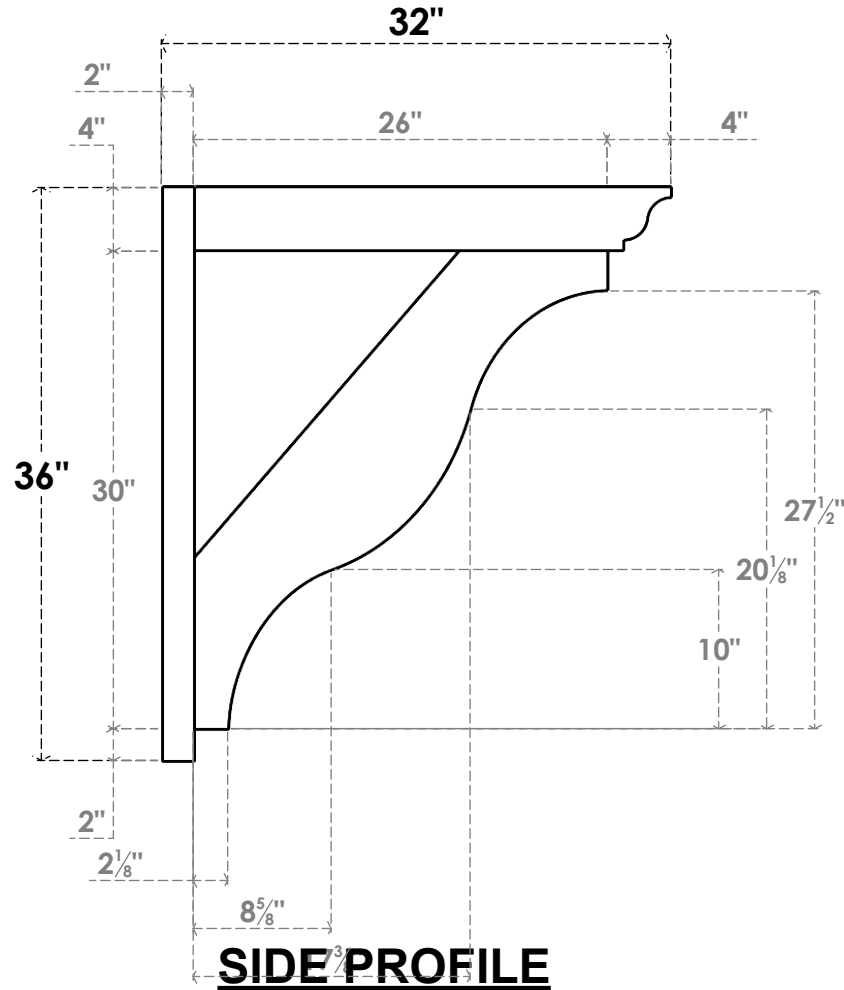

**ITEM NUMBER: OUTUROC040X060X32000X36000X040X020X040FST04RCPR**

4"W TOP X 6"W BACK X 32"D X 36"H X 4"T TOP X 2"T BACK TIMBERTHANE ROUGH CEDAR FUNSTON FAUX WOOD OPEN OUTLOOKER, TRADITIONAL TOP AND BLOCK BACK, 4"W CLOSED BRACE, PRIMED TAN