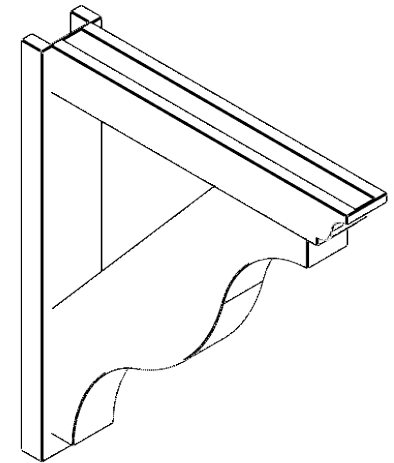

**ITEM NUMBER: OUTUROC040X060X32000X36000X040X020X040FST04RCPR**

4"W TOP X 6"W BACK X 32"D X 36"H X 4"T TOP X 2"T BACK TIMBERTHANE ROUGH CEDAR FUNSTON FAUX WOOD OPEN OUTLOOKER, TRADITIONAL TOP AND BLOCK BACK, 4"W CLOSED BRACE, PRIMED TAN

EKENA MILLWORK  
2300 WEST MAIN ST.  
CLARKSVILLE, TX 75426  
TOLL FREE: 866-607-0453  
WWW.EKENAMILLWORK.COM

**NOTES**

1. INSTALLATION TO BE COMPLETED IN ACCORDANCE WITH MANUFACTURER'S SPECIFICATIONS.
2. DRAWING MAY NOT BE TO SCALE
3. THIS DRAWING IS INTENDED FOR DESIGN AND PLANNING PURPOSES ONLY.
4. ALL INFORMATION CONTAINED HEREIN WAS CURRENT AT THE TIME OF DEVELOPMENT BUT MUST BE REVIEWED AND APPROVED BY THE PRODUCT MANUFACTURER TO BE CONSIDERED ACCURATE.
5. TIMBERTHANE ARCHITECTURAL PRODUCTS ARE MADE FROM HIGH DENSITY URETHANE AND COME FACTORY PRIMED