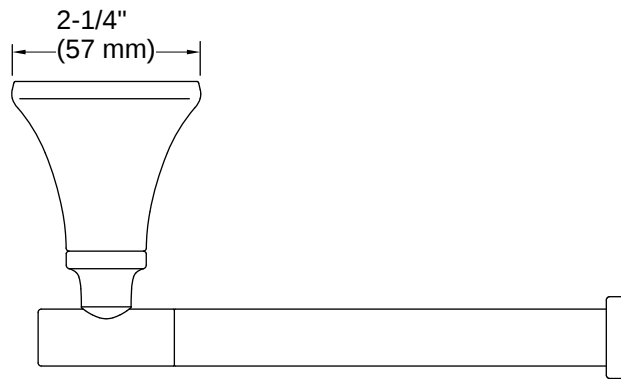

Installation

- Easy installation – no special tools required

Installation Notes

Install this product according to the installation instructions.