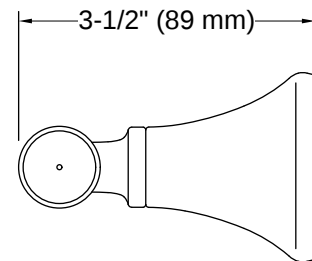

Installation

- Easy installation – no special tools required

Installation Notes

Install this product according to the installation instructions.