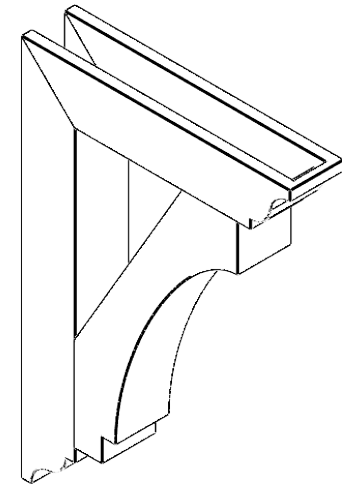

ITEM NUMBER: BKTUROS055X055X28000X40000X055X055X055IMP00RCPR

5 1/2"W X 28"D X 40"H X 5 1/2"T IMPERIAL ROUGH CEDAR WOODGRAIN OPEN BRACKET, TRADITIONAL TOP AND BACK, 5 1/2"W SOLID BRACE, PRIMED TAN

SIDE PROFILE

FRONT PROFILE

ISOMETRIC

GENERATED DATE : 06/18/2023

EKENA MILLWORK
2300 WEST MAIN ST.
CLARKSVILLE, TX 75426
TOLL FREE: 866-607-0453
WWW.EKENAMILLWORK.COM

NOTES

1. INSTALLATION TO BE COMPLETED IN ACCORDANCE WITH MANUFACTURER'S SPECIFICATIONS.
2. DRAWING MAY NOT BE TO SCALE
3. THIS DRAWING IS INTENDED FOR DESIGN AND PLANNING PURPOSES ONLY.
4. ALL INFORMATION CONTAINED HEREIN WAS CURRENT AT THE TIME OF DEVELOPMENT BUT MUST BE REVIEWED AND APPROVED BY THE PRODUCT MANUFACTURER TO BE CONSIDERED ACCURATE.
5. TIMBERTHANE ARCHITECTURAL PRODUCTS ARE MADE FROM HIGH DENSITY URETHANE AND COME FACTORY PRIMED