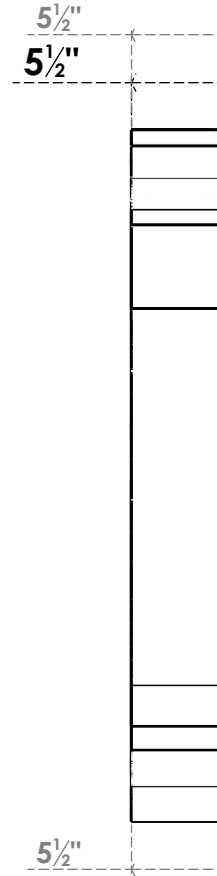

ITEM NUMBER: BKTUROS055X055X28000X40000X055X055X055IMP00RCPR

5 1/2"W X 28"D X 40"H X 5 1/2"T IMPERIAL ROUGH CEDAR WOODGRAIN OPEN BRACKET, TRADITIONAL TOP AND BACK, 5 1/2"W SOLID BRACE, PRIMED TAN

SIDE PROFILE

FRONT PROFILE

ISOMETRIC

GENERATED DATE : 06/18/2023

EKENA MILLWORK
2300 WEST MAIN ST.
CLARKSVILLE, TX 75426
TOLL FREE: 866-607-0453
WWW.EKENAMILLWORK.COM

NOTES

1. INSTALLATION TO BE COMPLETED IN ACCORDANCE WITH MANUFACTURER'S SPECIFICATIONS.
2. DRAWING MAY NOT BE TO SCALE
3. THIS DRAWING IS INTENDED FOR DESIGN AND PLANNING PURPOSES ONLY.
4. ALL INFORMATION CONTAINED HEREIN WAS CURRENT AT THE TIME OF DEVELOPMENT BUT MUST BE REVIEWED AND APPROVED BY THE PRODUCT MANUFACTURER TO BE CONSIDERED ACCURATE.
5. TIMBERTHANE ARCHITECTURAL PRODUCTS ARE MADE FROM HIGH DENSITY URETHANE AND COME FACTORY PRIMED