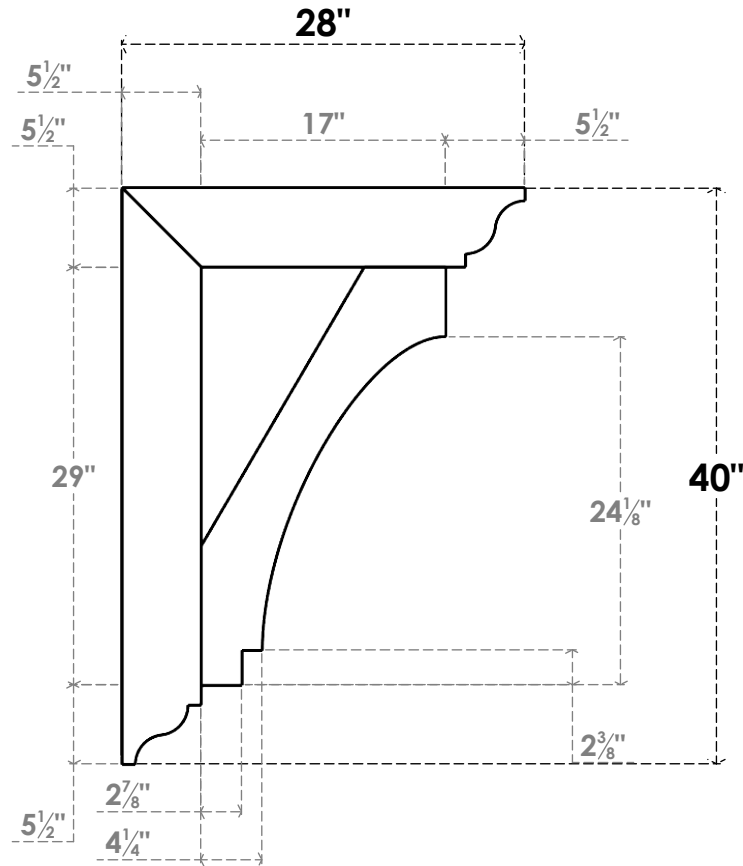

ITEM NUMBER: BKTUROS055X055X28000X40000X055X055X055IMP00RCPR

5 1/2"W X 28"D X 40"H X 5 1/2"T IMPERIAL ROUGH CEDAR WOODGRAIN OPEN BRACKET, TRADITIONAL TOP AND BACK, 5 1/2"W SOLID BRACE, PRIMED TAN

SIDE PROFILE

FRONT PROFILE

ISOMETRIC

GENERATED DATE : 06/18/2023

EKENA MILLWORK
2300 WEST MAIN ST.
CLARKSVILLE, TX 75426
TOLL FREE: 866-607-0453
WWW.EKENAMILLWORK.COM

NOTES

1. INSTALLATION TO BE COMPLETED IN ACCORDANCE WITH MANUFACTURER'S SPECIFICATIONS.
2. DRAWING MAY NOT BE TO SCALE
3. THIS DRAWING IS INTENDED FOR DESIGN AND PLANNING PURPOSES ONLY.
4. ALL INFORMATION CONTAINED HEREIN WAS CURRENT AT THE TIME OF DEVELOPMENT BUT MUST BE REVIEWED AND APPROVED BY THE PRODUCT MANUFACTURER TO BE CONSIDERED ACCURATE.
5. TIMBERTHANE ARCHITECTURAL PRODUCTS ARE MADE FROM HIGH DENSITY URETHANE AND COME FACTORY PRIMED