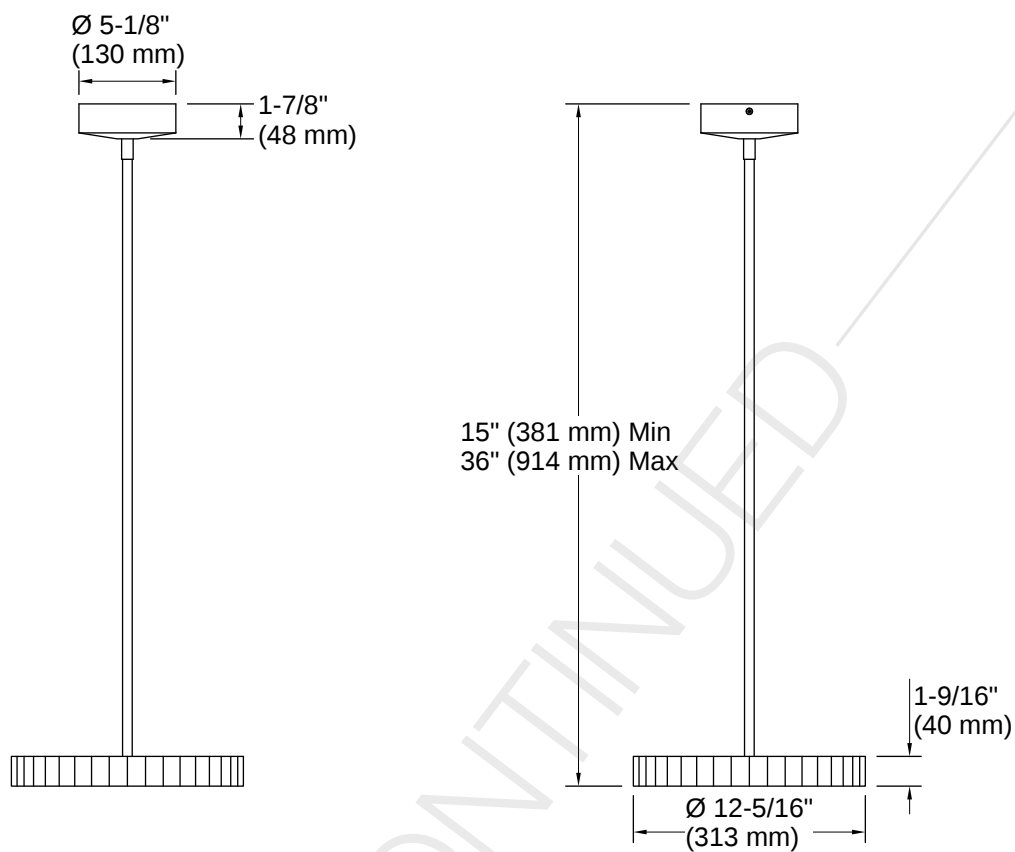

Installation Notes

Install this product according to the installation instructions.