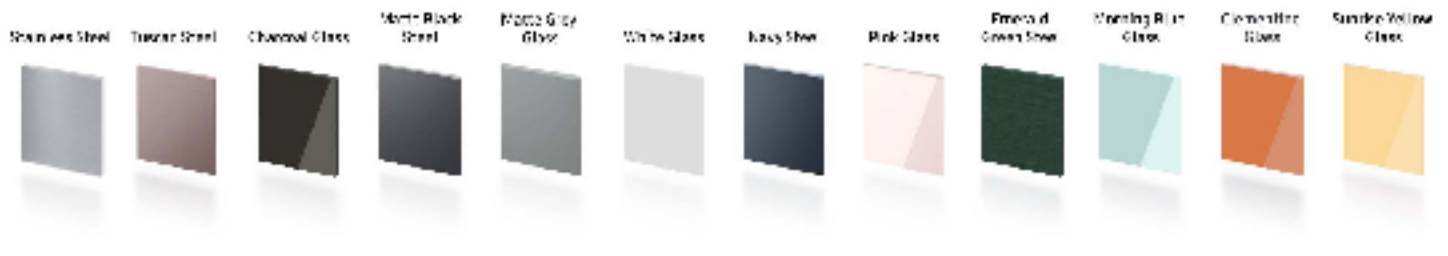

RA-F18DU3

SAMSUNG

Bespoke 3-Door French Door Refrigerator Panel - Top Panel

Steel Panel

Glass Panel

Design a refrigerator that's uniquely you.

Personalize your Bespoke 3-Door French Door Refrigerator with customizable and changeable refrigerator door panels. Choose from a range of colors and either steel or glass finishes, to design a refrigerator that expresses your personal style. If you want to update your décor, you can simply change the color of your refrigerator by choosing new panels.

Bespoke Panel Color Selection

Product Dimensions & Weight (WxHxD)

Dimensions: 17³/₈" x 42¹/₈" x 3¹/₈"

Steel Panel Weight: 6.27 lbs

Glass Panel Weight: 9.97 lbs

Shipping Dimensions & Weight (WxHxD)

Dimensions: 21¹/₈" x 45¹/₈" x 1⁷/₈"