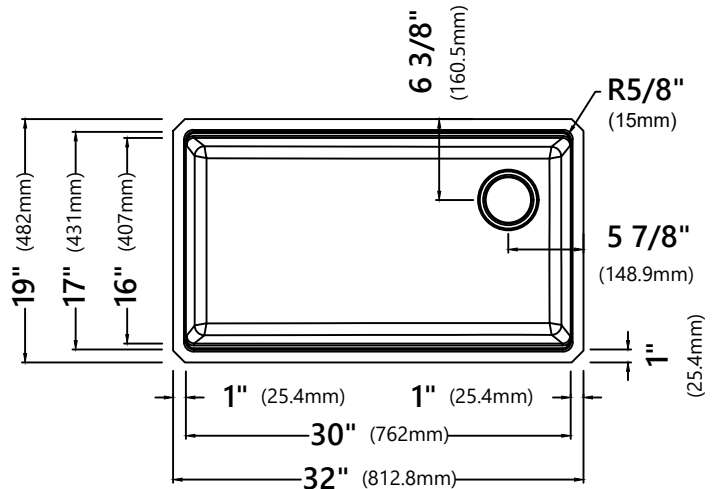

KGUW1-33

32 Inch Single Bowl Granite Undermount Kitchen Sink

Kräus®

SPECIFICATION SHEET

Sink Dimensions

Overall Dimensions: 32" x 19"

Bowl Dimensions: 30" x 16"

Sink Depth: 10"

Features

- Quartz Composite Construction
- Undermount Single Bowl Sink
- Required Minimum Cabinet Size: 36" Left to Right, 24" Front to Back
- Rear Off-Set Drain
- 3 1/2" Drain Opening

Accessories Included

- Cutting Board KCB-WS301SA
- Kitchen Sink Strainer ST-4
- Kitchen Rolling Mat KRM-11BL

Available Colors

- White

CODES/STANDARDS:

Product Certification

cUPC CSA B45.5/IAPMO Z124

NOTE: Although Kraus quartz composite sinks are highly heat resistant, placing hot items right from the stove or oven directly into the sink may cause surface discoloration. Consider using a trivet or rolling mat for extremely hot items to avoid potential heat damage.

NOTE: It is not recommended to install this sink with a negative reveal. Doing so will prohibit the use of any workstation accessories as they will not fit.

Warranty

Kraus Limited Lifetime Warranty

see website for details www.kraususa.com