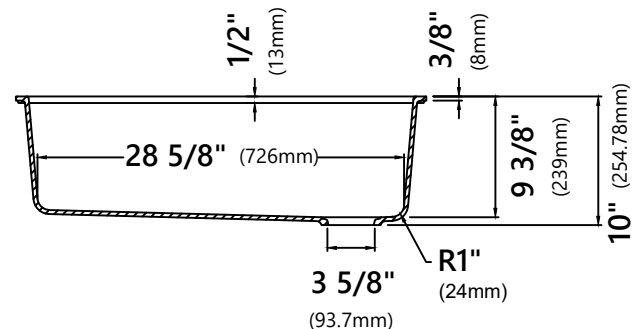

KGUW1-33

32 Inch Single Bowl Granite Undermount Kitchen Sink

Kräus®

SPECIFICATION SHEET

Sink Dimensions

Overall Dimensions: 32" x 19"

Bowl Dimensions: 30" x 16"

Sink Depth: 10"

Features

- Quartz Composite Construction
- Undermount Single Bowl Sink
- Required Minimum Cabinet Size: 36" Left to Right, 24" Front to Back
- Rear Off-Set Drain
- 3 1/2" Drain Opening

Accessories Included

- Cutting Board KCB-WS301SA
- Kitchen Sink Strainer ST-4
- Kitchen Rolling Mat KRM-11BL

Available Colors

- White

CODES/STANDARDS:

Product Certification

cUPC CSA B45.5/IAPMO Z124

NOTE: Although Kraus quartz composite sinks are highly heat resistant, placing hot items right from the stove or oven directly into the sink may cause surface discoloration. Consider using a trivet or rolling mat for extremely hot items to avoid potential heat damage.

NOTE: It is not recommended to install this sink with a negative reveal. Doing so will prohibit the use of any workstation accessories as they will not fit.

Warranty

Kraus Limited Lifetime Warranty

see website for details www.kraususa.com